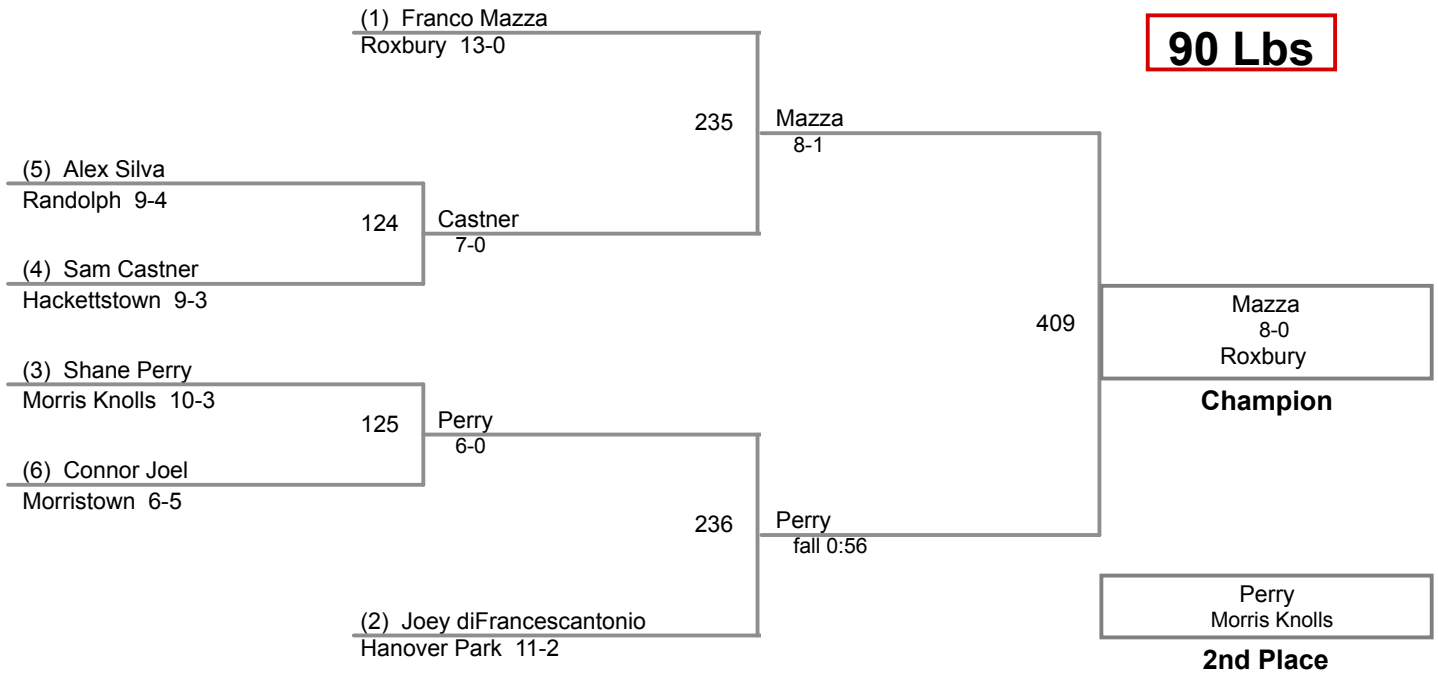

Tri County Championship
Varsity 2017

90 Lbs