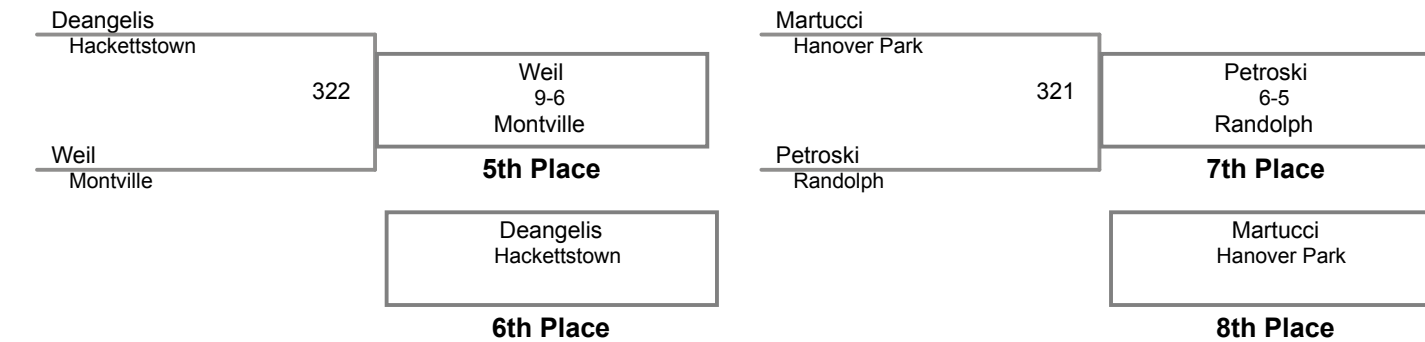

Tri County Championship  
Varsity 2017

**70 Lbs**

Tri County Championship  
Varsity 2017

**75 Lbs**

Tri County Championship  
Varsity 2017

**80 Lbs**

Tri County Championship  
Varsity 2017

**85 Lbs**