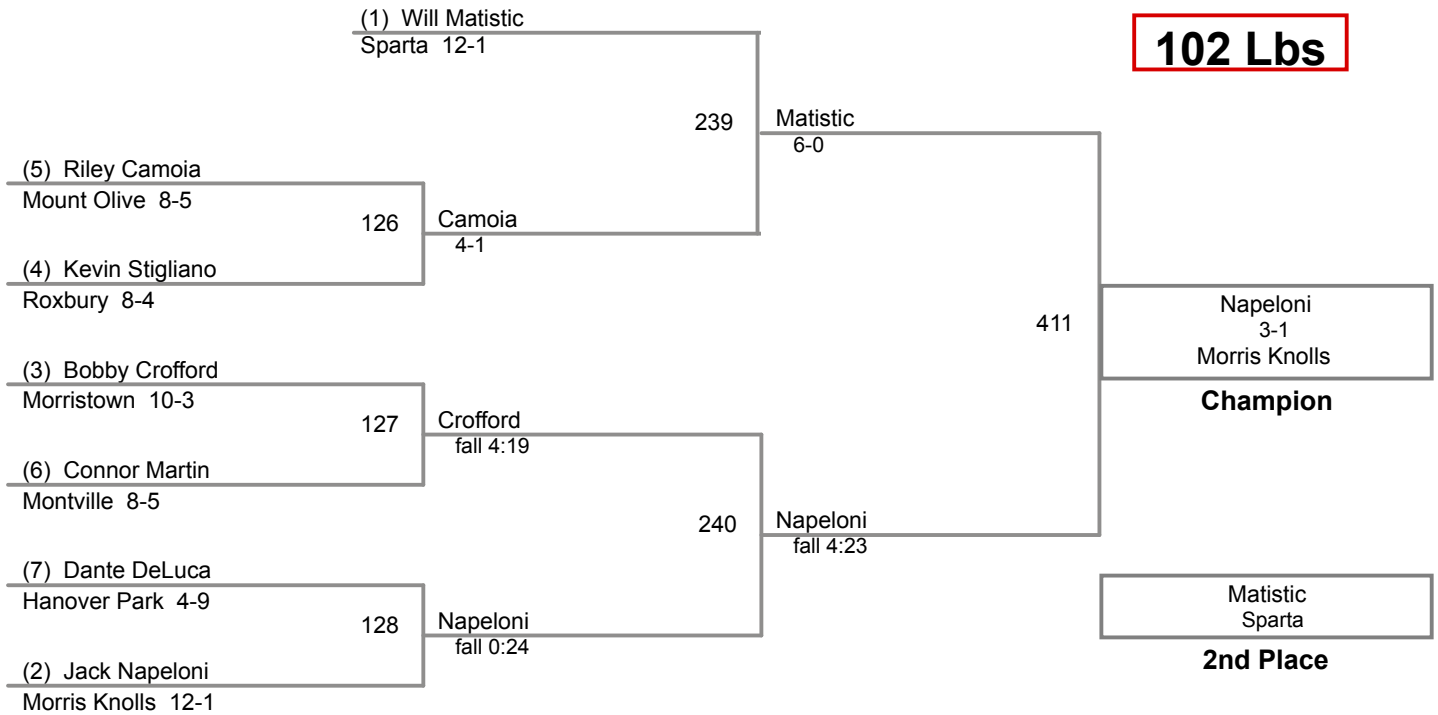

Tri County Championship  
Varsity 2017

**90 Lbs**

Tri County Championship  
Varsity 2017

**96 Lbs**

Tri County Championship  
Varsity 2017

**102 Lbs**

Tri County Championship  
Varsity 2017

**110 Lbs**

Tri County Championship  
Varsity 2017

**118 Lbs**

Tri County Championship  
Varsity 2017

**126 Lbs**

Tri County Championship  
Varsity 2017

**136 Lbs**

Tri County Championship  
Varsity 2017

**146 Lbs**