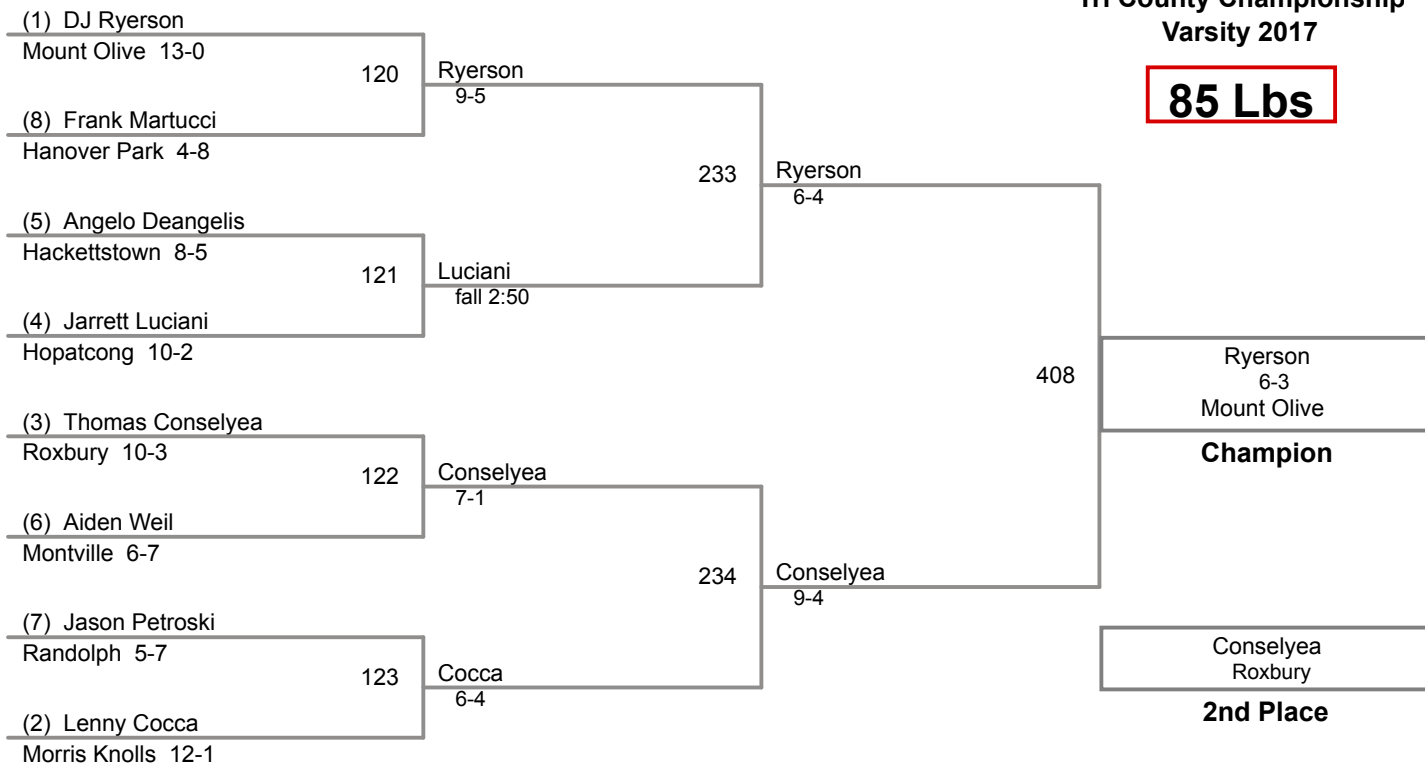

Tri County Championship  
Varsity 2017

**70 Lbs**

Tri County Championship  
Varsity 2017

**75 Lbs**

Tri County Championship  
Varsity 2017

**80 Lbs**

Tri County Championship  
Varsity 2017

**85 Lbs**