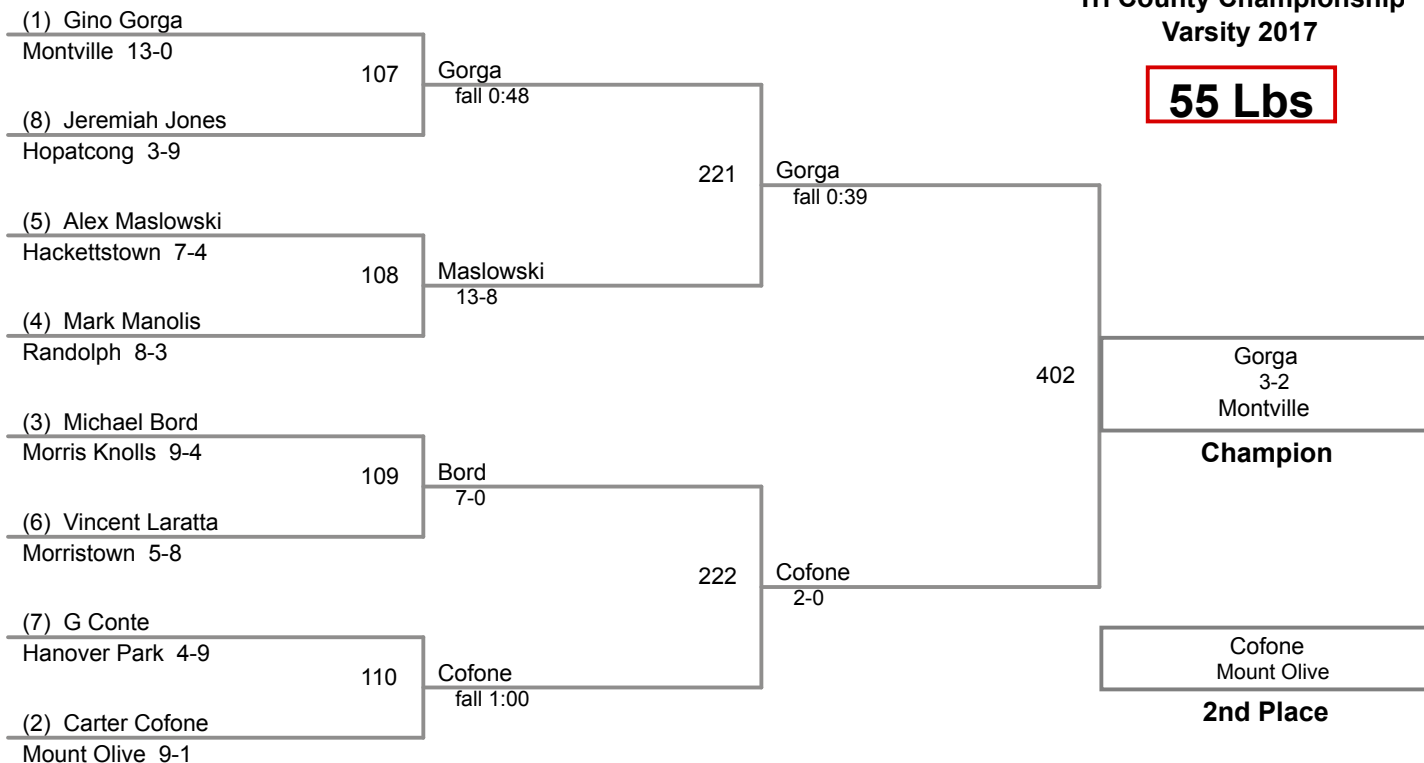

Tri County Championship  
Varsity 2017

**50 Lbs**

Tri County Championship  
Varsity 2017

**55 Lbs**

Tri County Championship  
Varsity 2017

**60 Lbs**

Tri County Championship  
Varsity 2017

**65 Lbs**

Tri County Championship  
Varsity 2017

**70 Lbs**

Tri County Championship  
Varsity 2017

**75 Lbs**

Tri County Championship  
Varsity 2017

**80 Lbs**

Tri County Championship  
Varsity 2017

**85 Lbs**