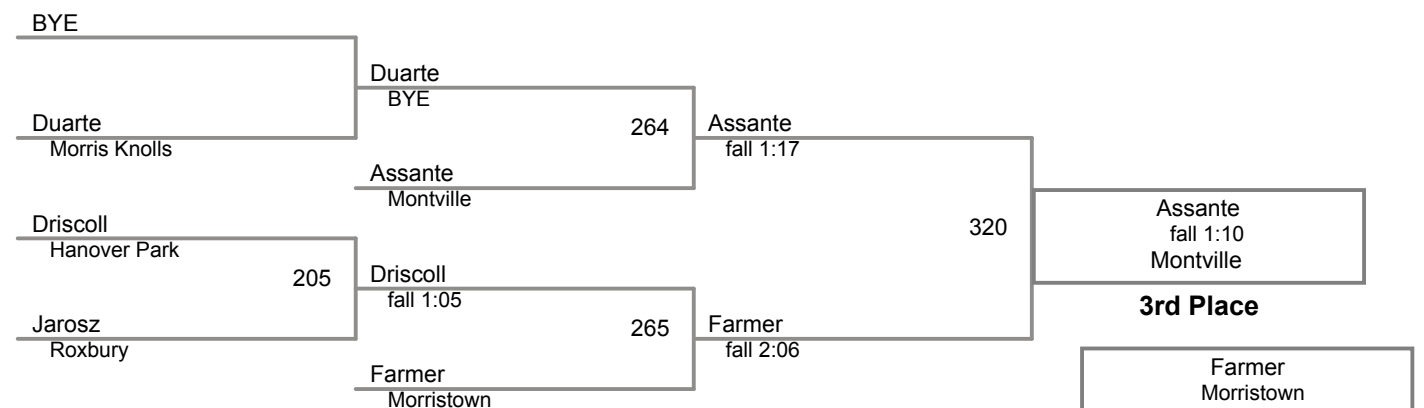

Tri County Championship  
Varsity 2017

**70 Lbs**

Tri County Championship  
Varsity 2017

**75 Lbs**

Tri County Championship  
Varsity 2017

**80 Lbs**

Tri County Championship  
Varsity 2017

**85 Lbs**