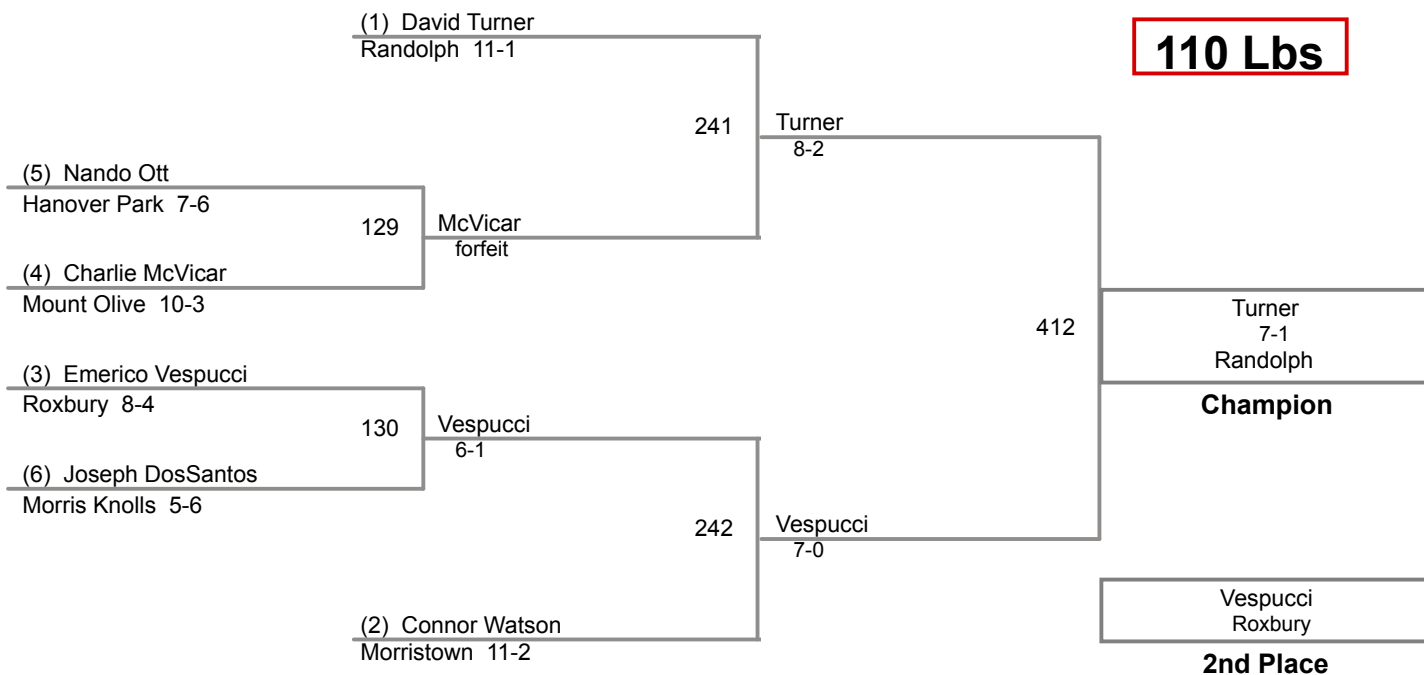

Tri County Championship  
Varsity 2017

**90 Lbs**

Tri County Championship  
Varsity 2017

**96 Lbs**

Tri County Championship  
Varsity 2017

**102 Lbs**

Tri County Championship  
Varsity 2017

**110 Lbs**