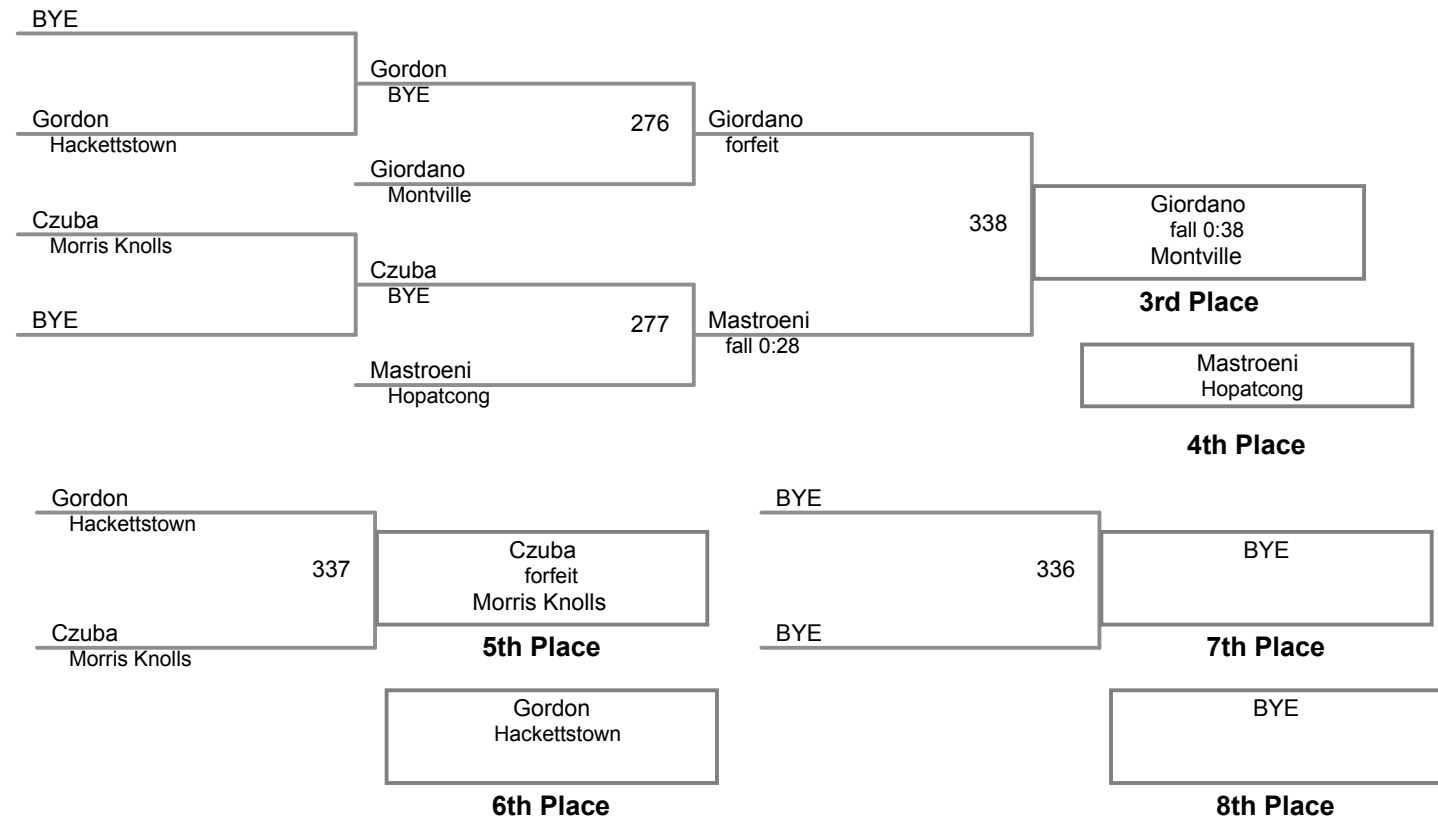

Tri County Championship
Varsity 2017

118 Lbs