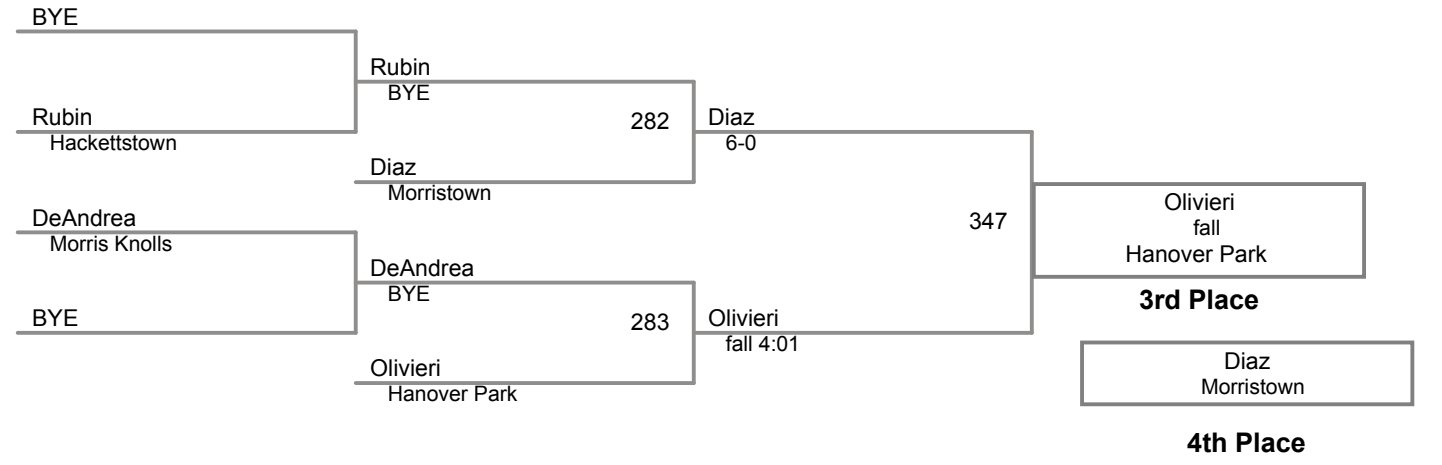

Tri County Championship  
Varsity 2017

**118 Lbs**

Tri County Championship  
Varsity 2017

**126 Lbs**

Tri County Championship  
Varsity 2017

**136 Lbs**

Tri County Championship  
Varsity 2017

**146 Lbs**