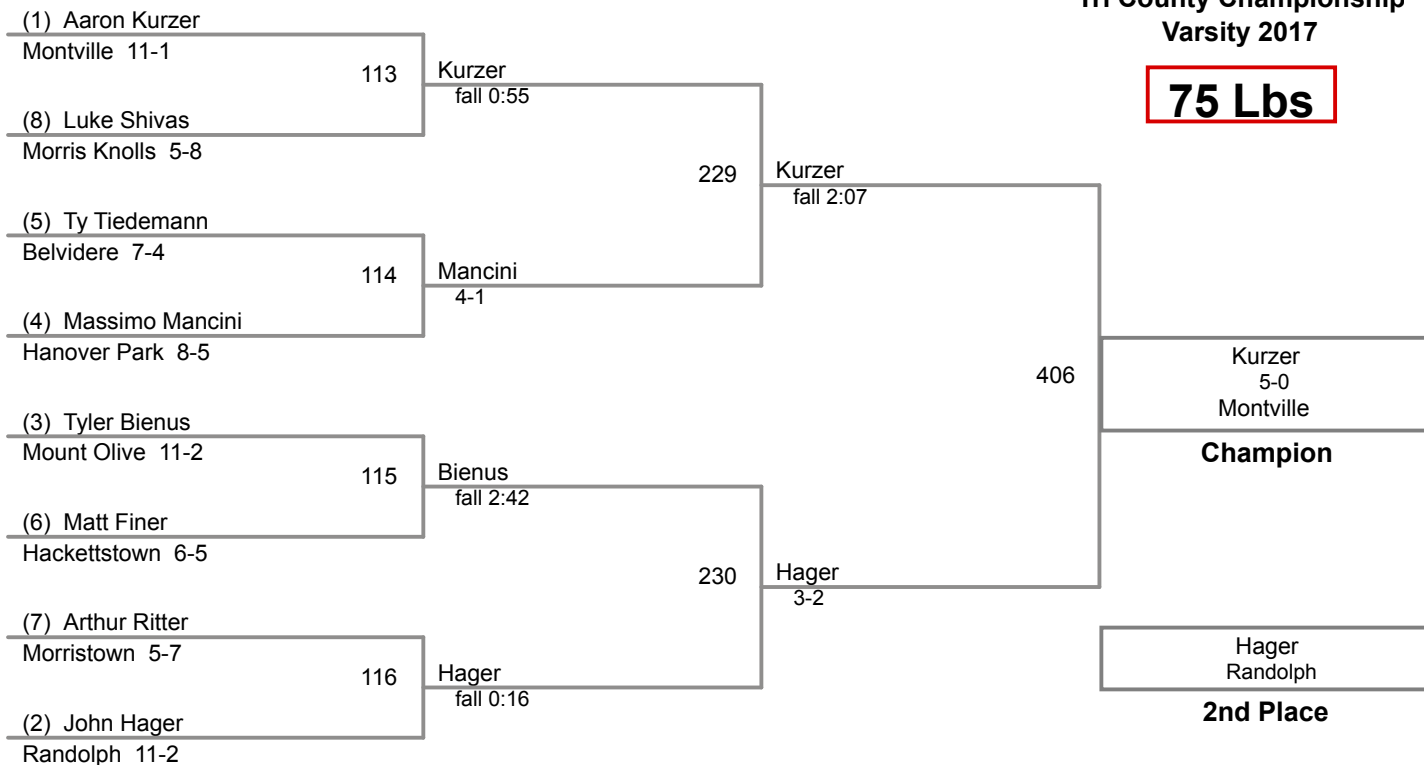

Tri County Championship  
Varsity 2017

**50 Lbs**

Tri County Championship  
Varsity 2017

**55 Lbs**

Tri County Championship  
Varsity 2017

**60 Lbs**

Tri County Championship  
Varsity 2017

**65 Lbs**

Tri County Championship  
Varsity 2017

**70 Lbs**

Tri County Championship  
Varsity 2017

**75 Lbs**

Tri County Championship  
Varsity 2017

**80 Lbs**

Tri County Championship  
Varsity 2017

**85 Lbs**