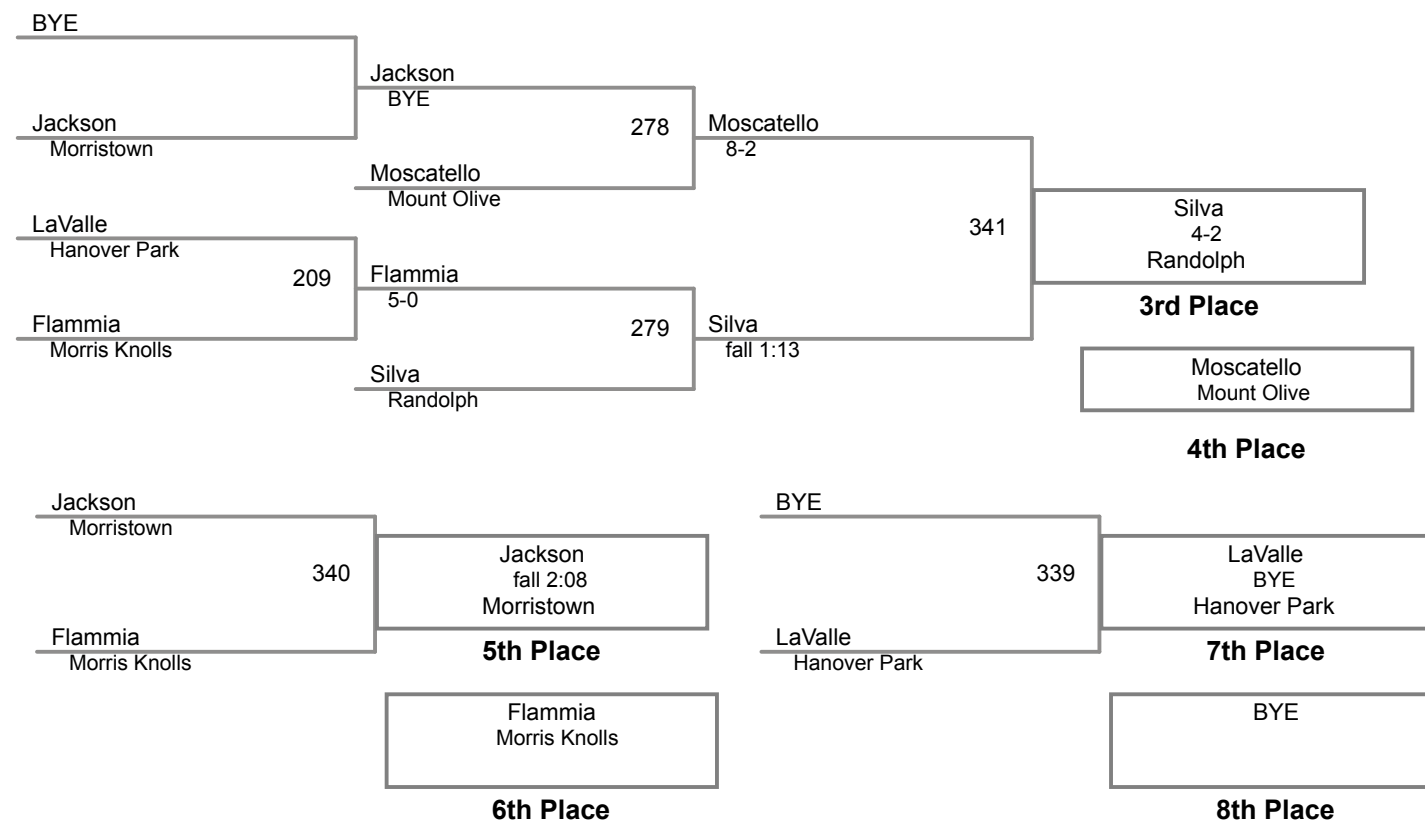

Tri County Championship
Varsity 2017

126 Lbs