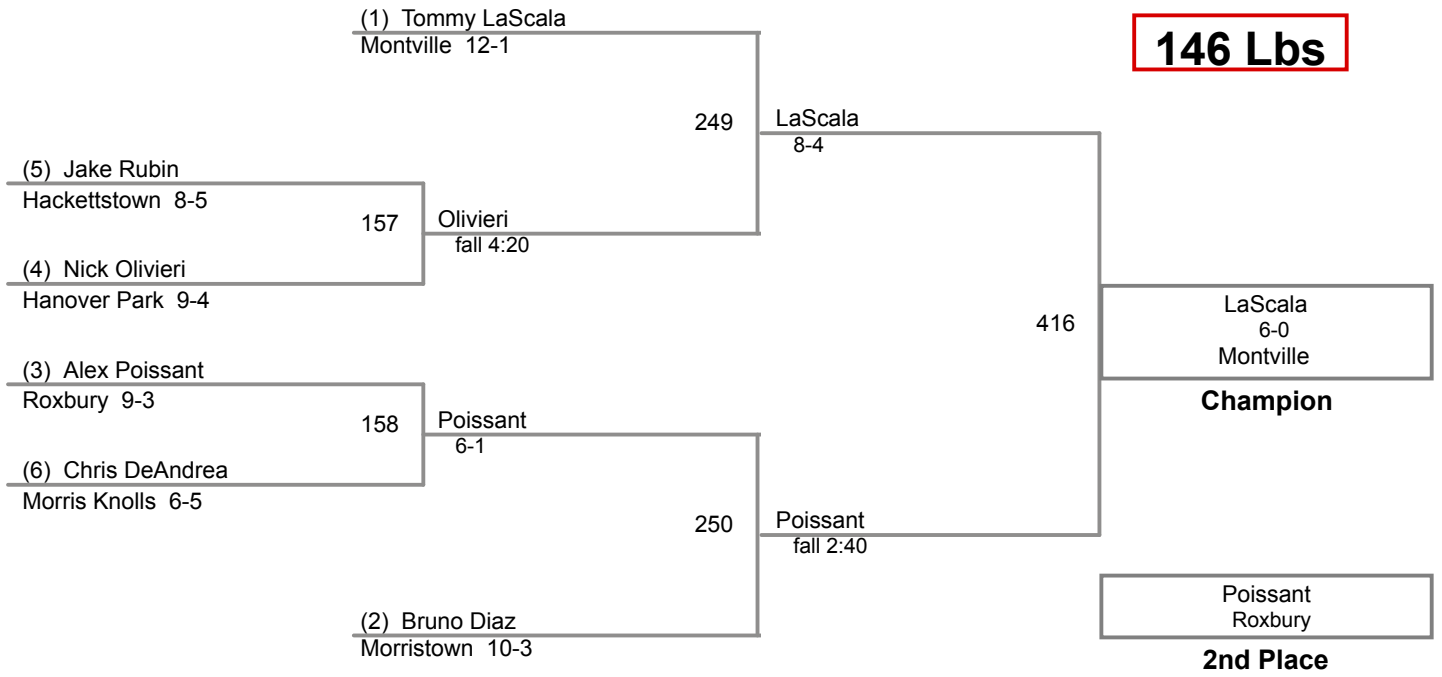

Tri County Championship  
Varsity 2017

**118 Lbs**

Tri County Championship  
Varsity 2017

**126 Lbs**

Tri County Championship  
Varsity 2017

**136 Lbs**

Tri County Championship  
Varsity 2017

**146 Lbs**