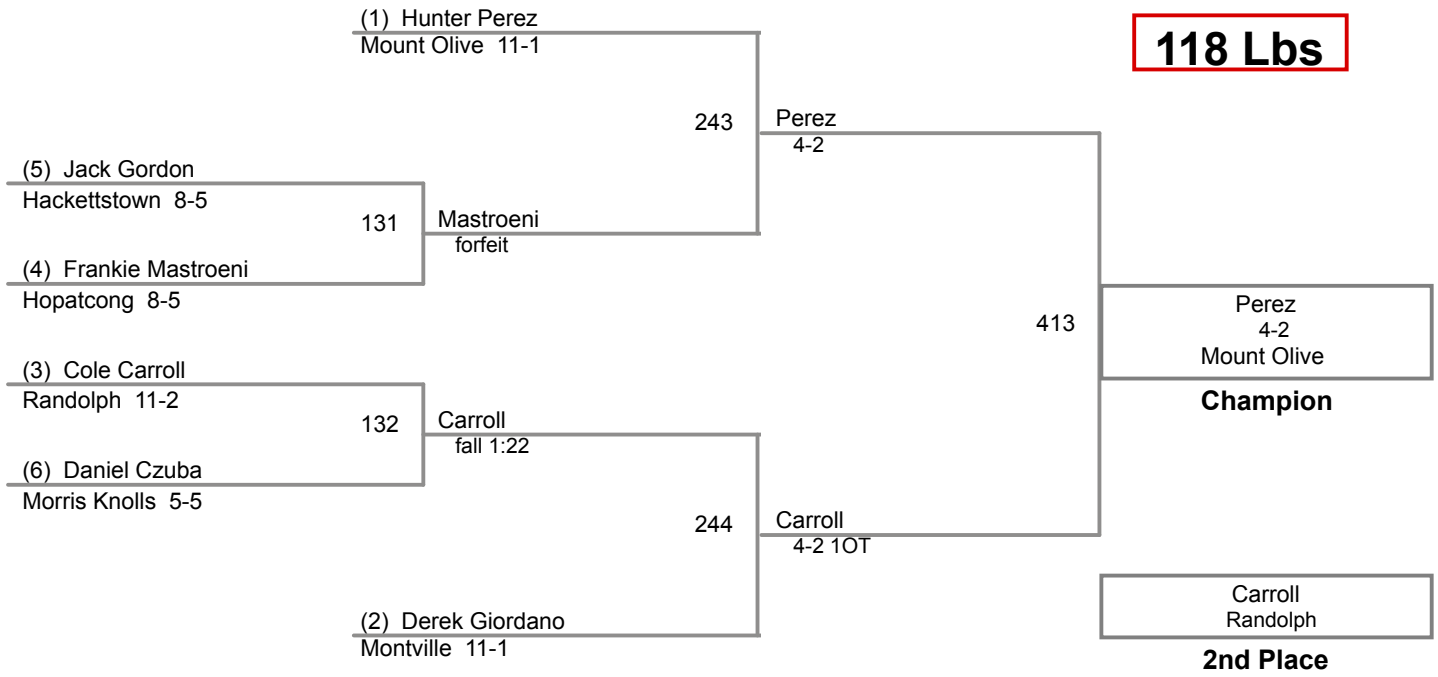

Tri County Championship
Varsity 2017

118 Lbs