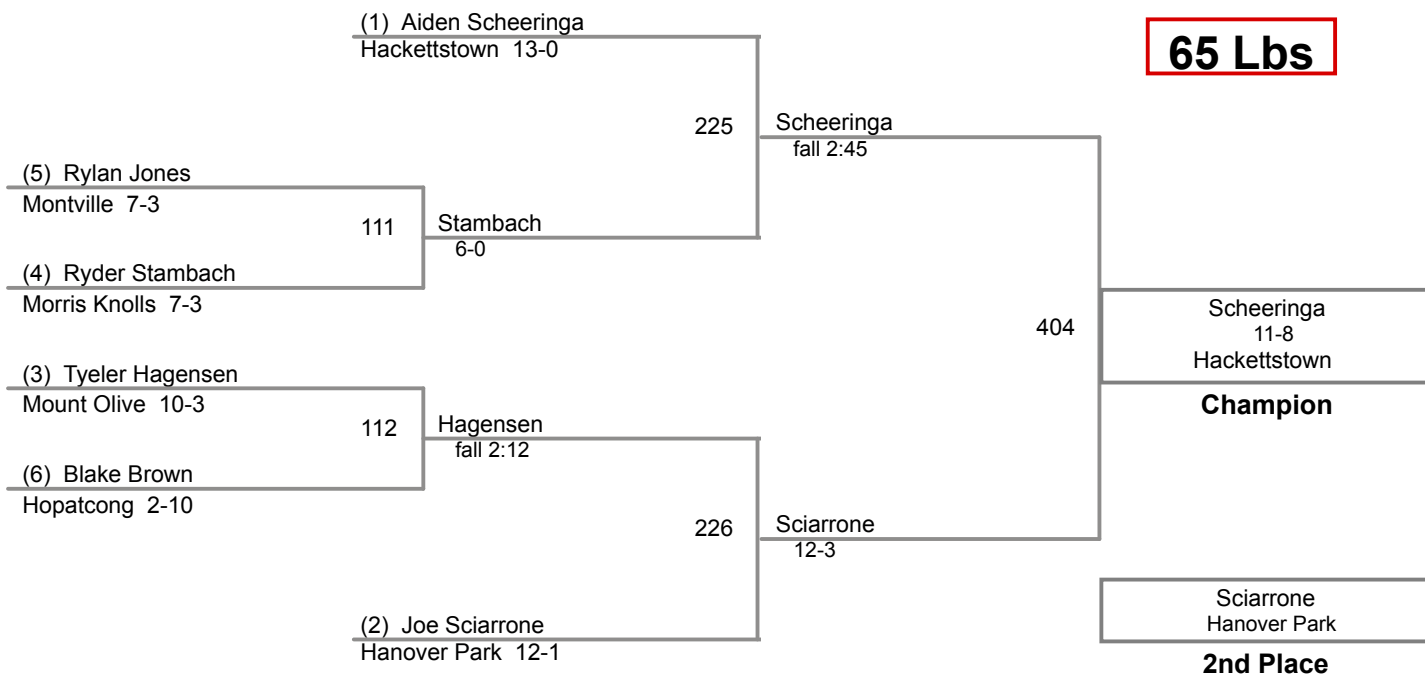

Tri County Championship  
Varsity 2017

**50 Lbs**

Tri County Championship  
Varsity 2017

**55 Lbs**

Tri County Championship  
Varsity 2017

**60 Lbs**

Tri County Championship  
Varsity 2017

**65 Lbs**

Tri County Championship  
Varsity 2017

**70 Lbs**

Tri County Championship  
Varsity 2017

**75 Lbs**

Tri County Championship  
Varsity 2017

**80 Lbs**

Tri County Championship  
Varsity 2017

**85 Lbs**

Tri County Championship  
Varsity 2017

**90 Lbs**

Tri County Championship  
Varsity 2017

**96 Lbs**

Tri County Championship  
Varsity 2017

**102 Lbs**

Tri County Championship  
Varsity 2017

**110 Lbs**

Tri County Championship  
Varsity 2017

**165 Lbs**