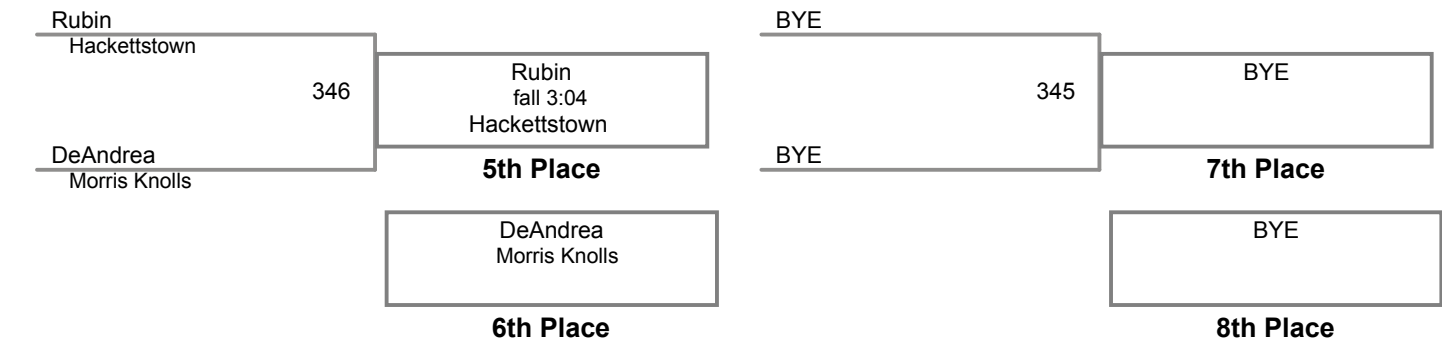

Tri County Championship  
Varsity 2017

**118 Lbs**

Tri County Championship  
Varsity 2017

**126 Lbs**

Tri County Championship  
Varsity 2017

**136 Lbs**

Tri County Championship  
Varsity 2017

**146 Lbs**