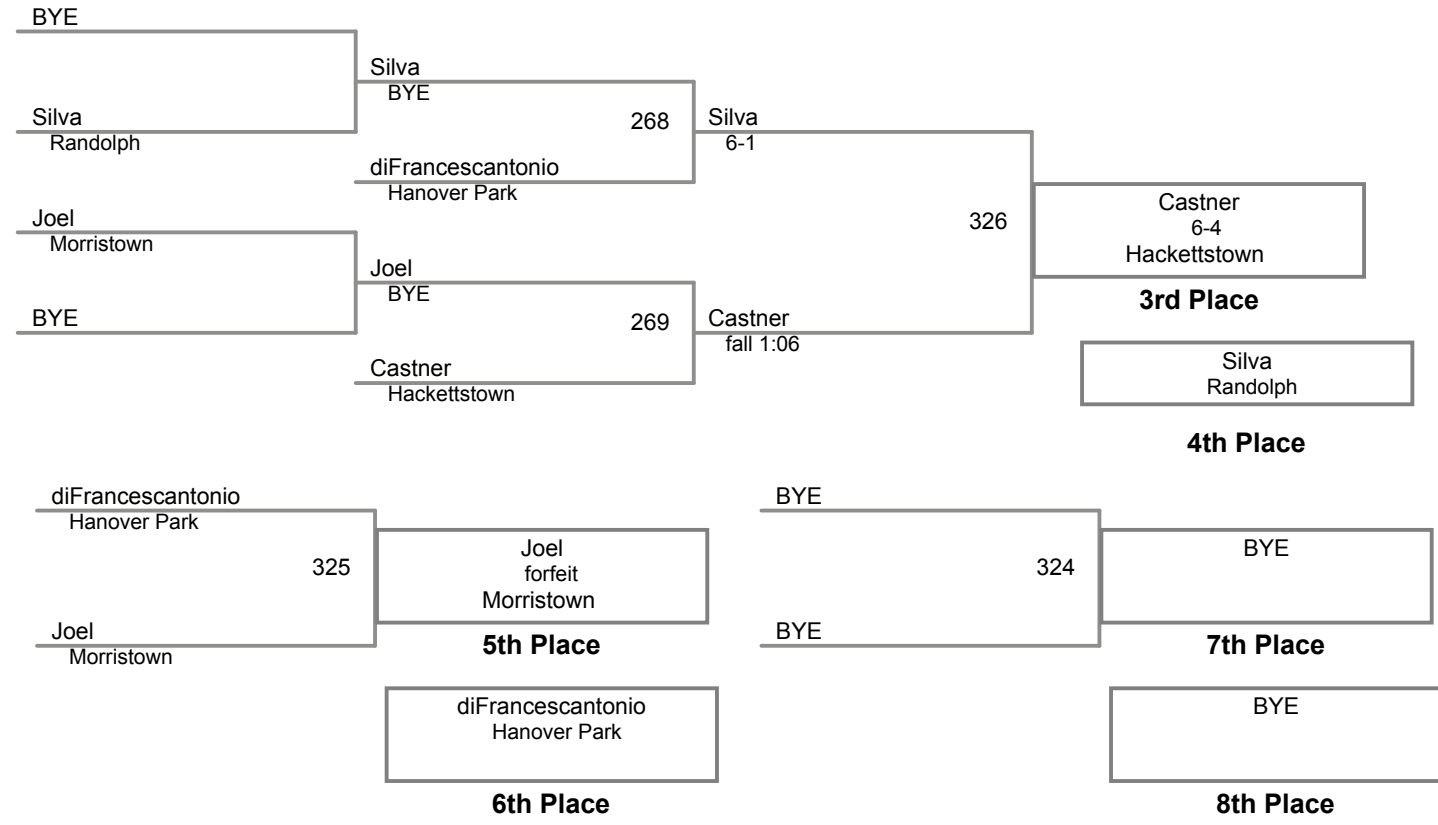

Tri County Championship
Varsity 2017

90 Lbs