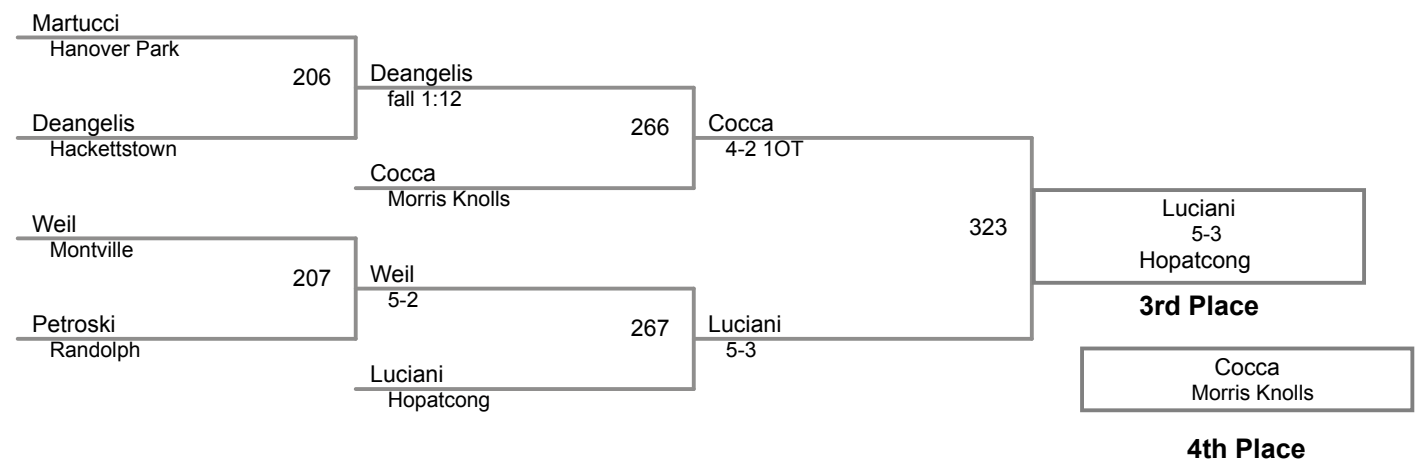

Tri County Championship  
Varsity 2017

**70 Lbs**

Tri County Championship  
Varsity 2017

**75 Lbs**

Tri County Championship  
Varsity 2017

**80 Lbs**

Tri County Championship  
Varsity 2017

**85 Lbs**

Tri County Championship  
Varsity 2017

**90 Lbs**

Tri County Championship  
Varsity 2017

**96 Lbs**

Tri County Championship  
Varsity 2017

**102 Lbs**

Tri County Championship  
Varsity 2017

**110 Lbs**