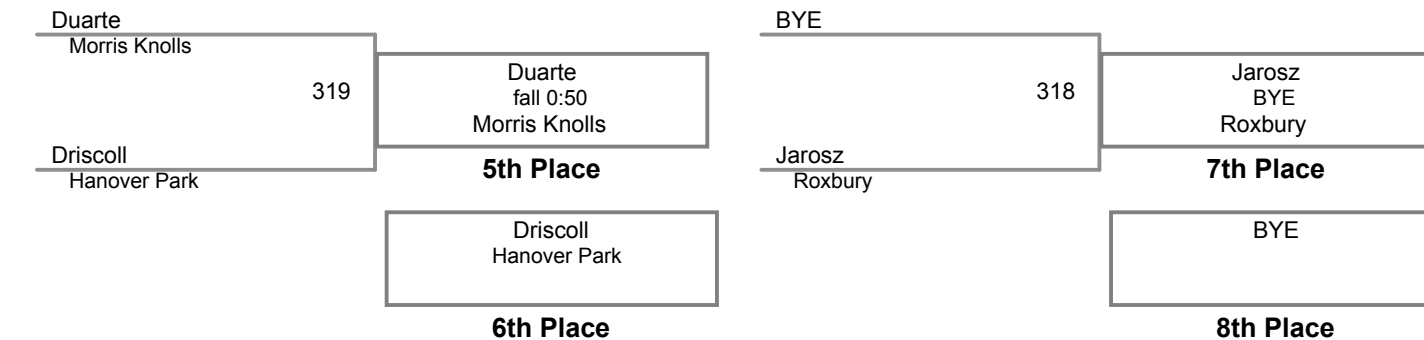

Tri County Championship  
Varsity 2017

**70 Lbs**

Tri County Championship  
Varsity 2017

**75 Lbs**

Tri County Championship  
Varsity 2017

**80 Lbs**

Tri County Championship  
Varsity 2017

**85 Lbs**