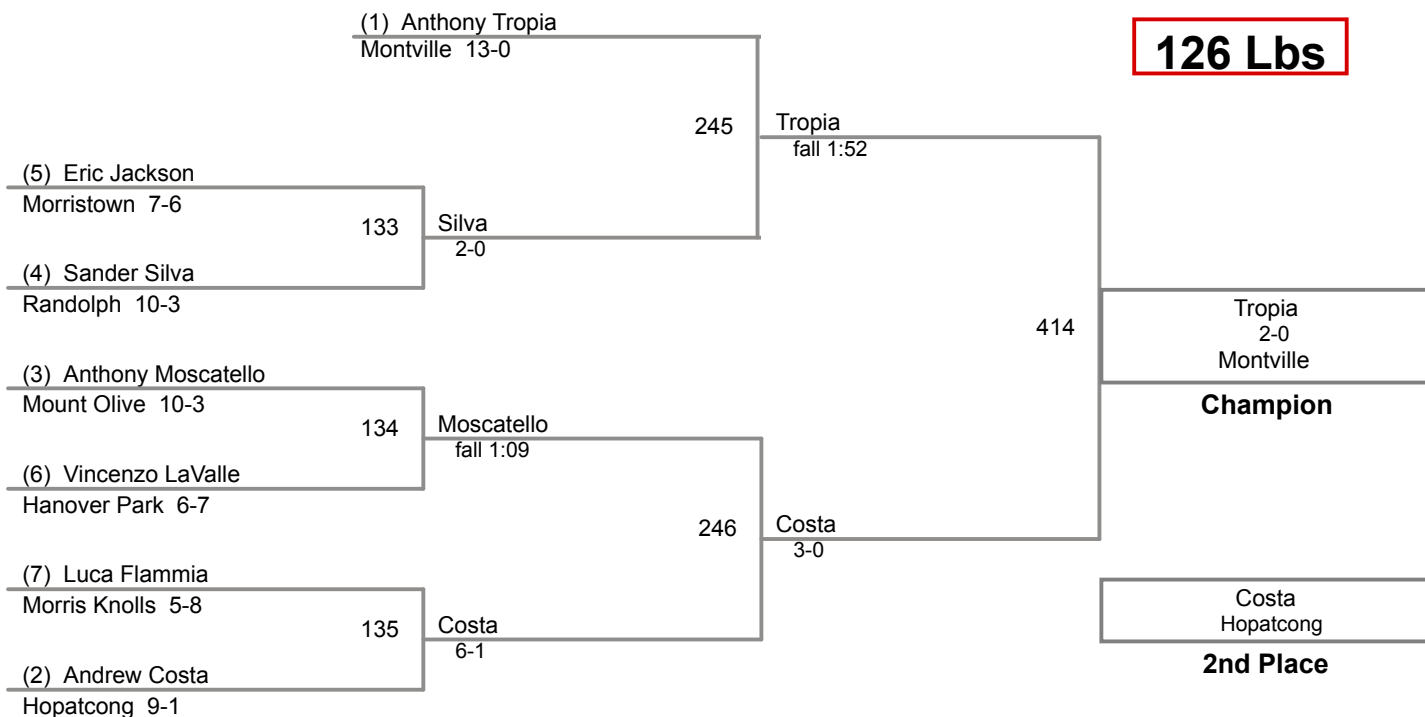

Tri County Championship
Varsity 2017

126 Lbs