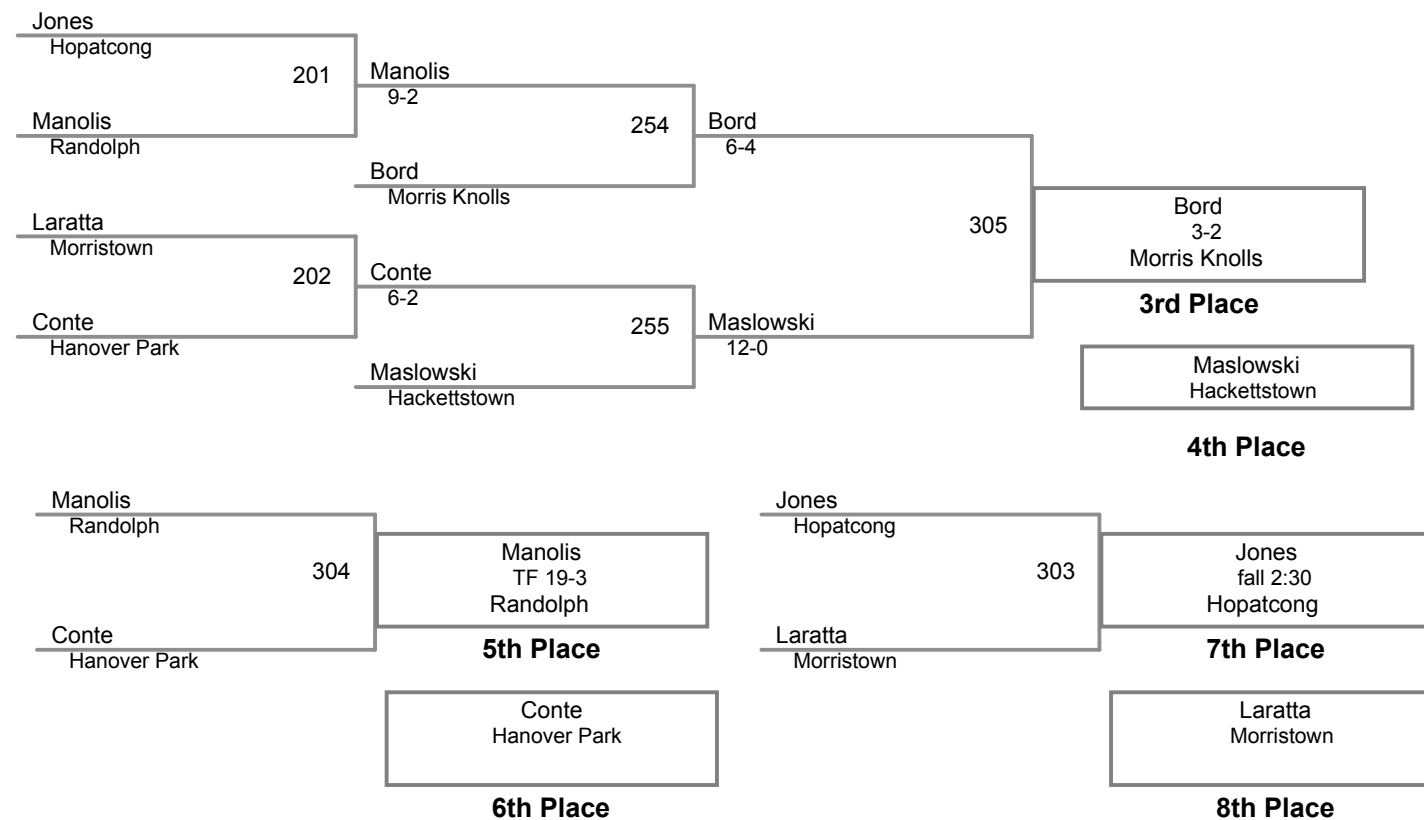

Tri County Championship  
Varsity 2017

**50 Lbs**

Tri County Championship  
Varsity 2017

**55 Lbs**

Tri County Championship  
Varsity 2017

**60 Lbs**

Tri County Championship  
Varsity 2017

**65 Lbs**