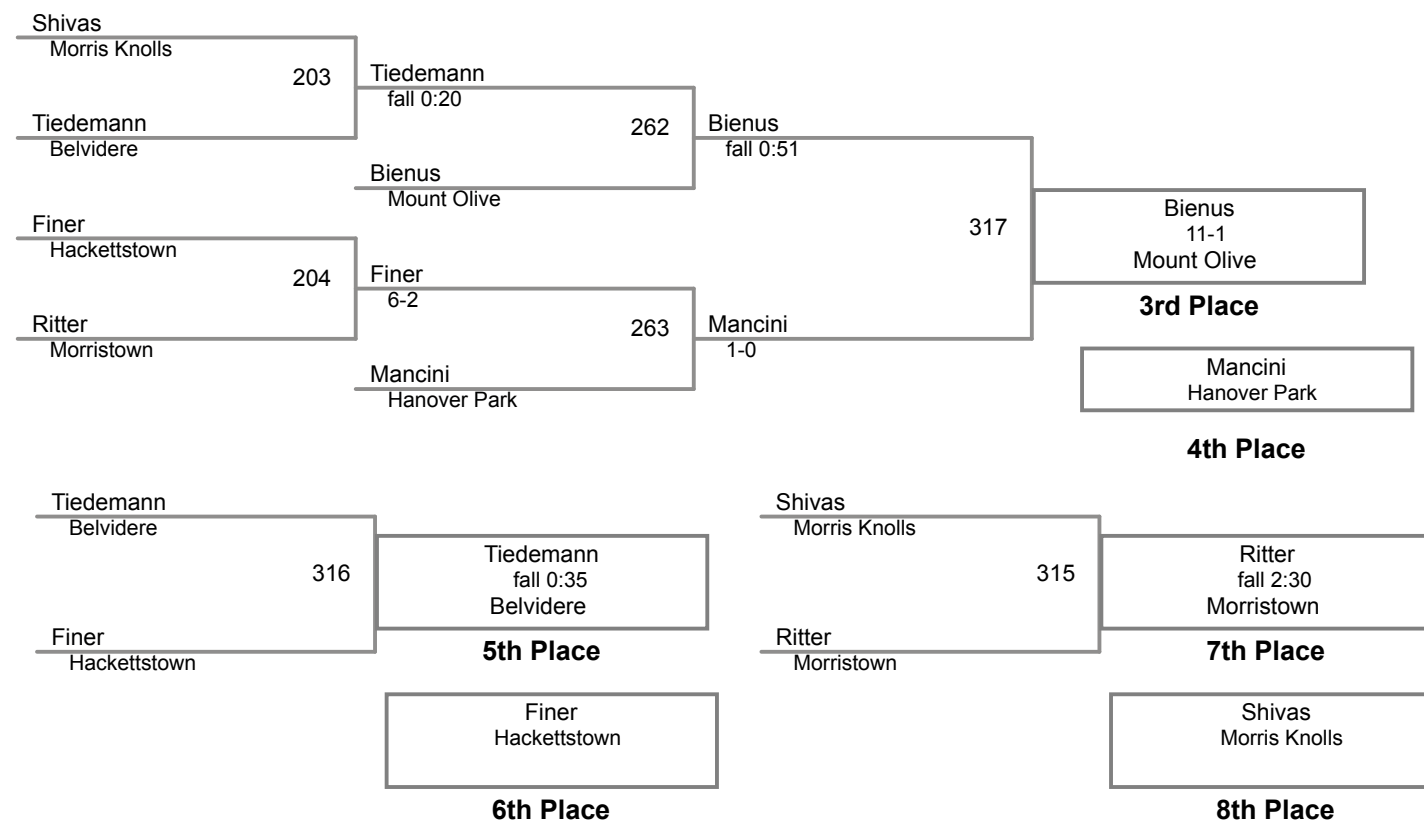

Tri County Championship  
Varsity 2017

**50 Lbs**

Tri County Championship  
Varsity 2017

**55 Lbs**

Tri County Championship  
Varsity 2017

**60 Lbs**

Tri County Championship  
Varsity 2017

**65 Lbs**

Tri County Championship  
Varsity 2017

**70 Lbs**

Tri County Championship  
Varsity 2017

**75 Lbs**

Tri County Championship  
Varsity 2017

**80 Lbs**

Tri County Championship  
Varsity 2017

**85 Lbs**