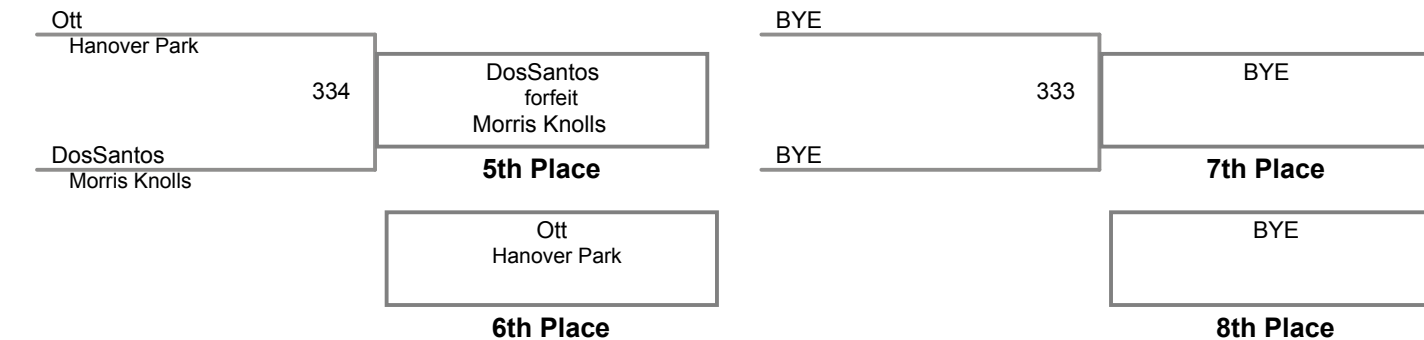

Tri County Championship  
Varsity 2017

**90 Lbs**

Tri County Championship  
Varsity 2017

**96 Lbs**

Tri County Championship  
Varsity 2017

**102 Lbs**

Tri County Championship  
Varsity 2017

**110 Lbs**