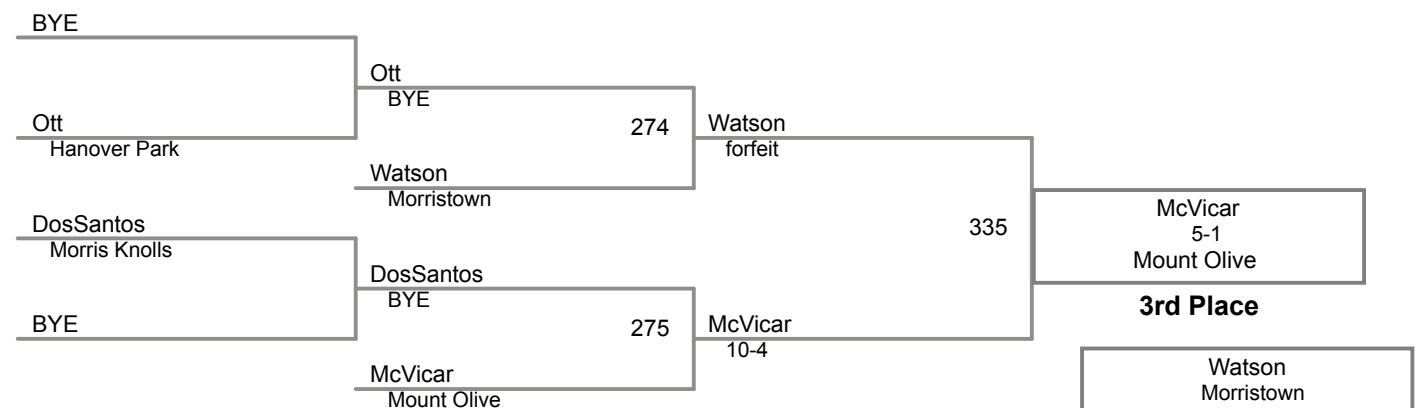

Tri County Championship  
Varsity 2017

**90 Lbs**

Tri County Championship  
Varsity 2017

**96 Lbs**

Tri County Championship  
Varsity 2017

**102 Lbs**

Tri County Championship  
Varsity 2017

**110 Lbs**