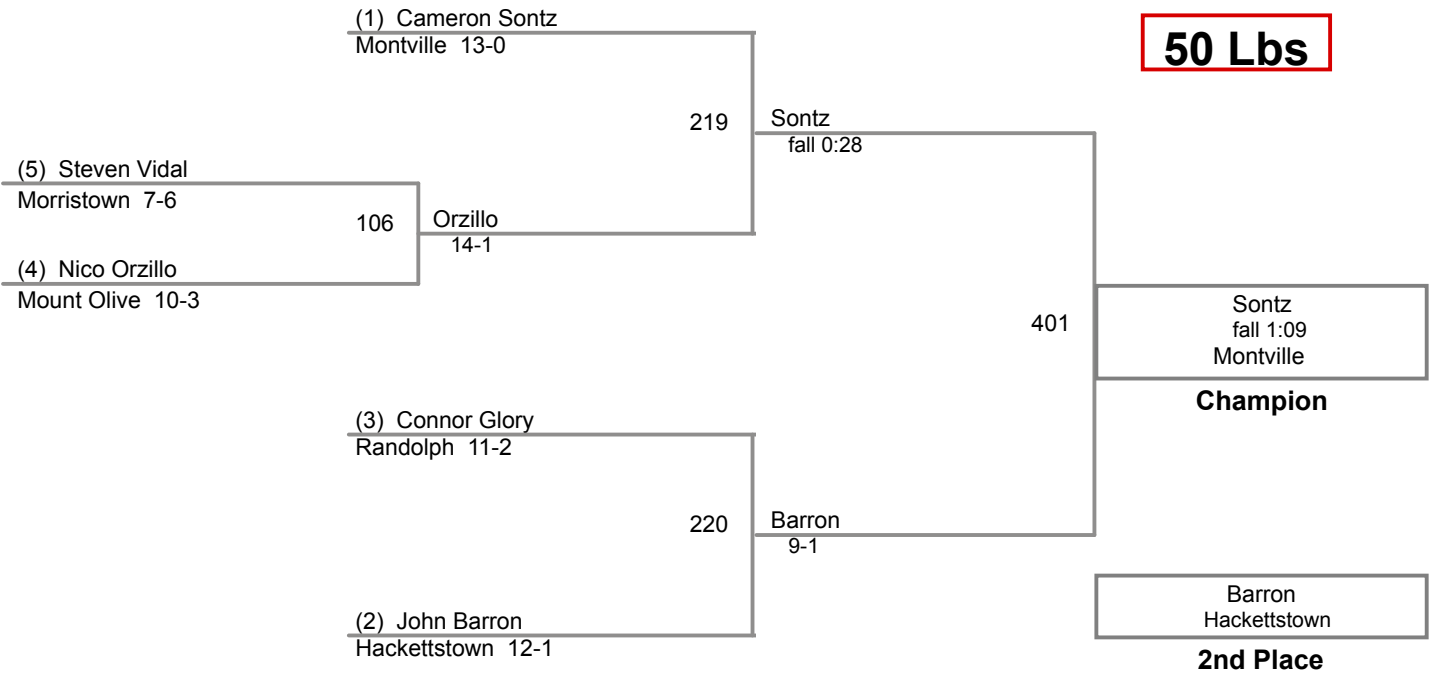

Tri County Championship  
Varsity 2017

**50 Lbs**

Tri County Championship  
Varsity 2017

**55 Lbs**

Tri County Championship  
Varsity 2017

**60 Lbs**

Tri County Championship  
Varsity 2017

**65 Lbs**

Tri County Championship  
Varsity 2017

**70 Lbs**

Tri County Championship  
Varsity 2017

**75 Lbs**

Tri County Championship  
Varsity 2017

**80 Lbs**

Tri County Championship  
Varsity 2017

**85 Lbs**

Tri County Championship  
Varsity 2017

**165 Lbs**