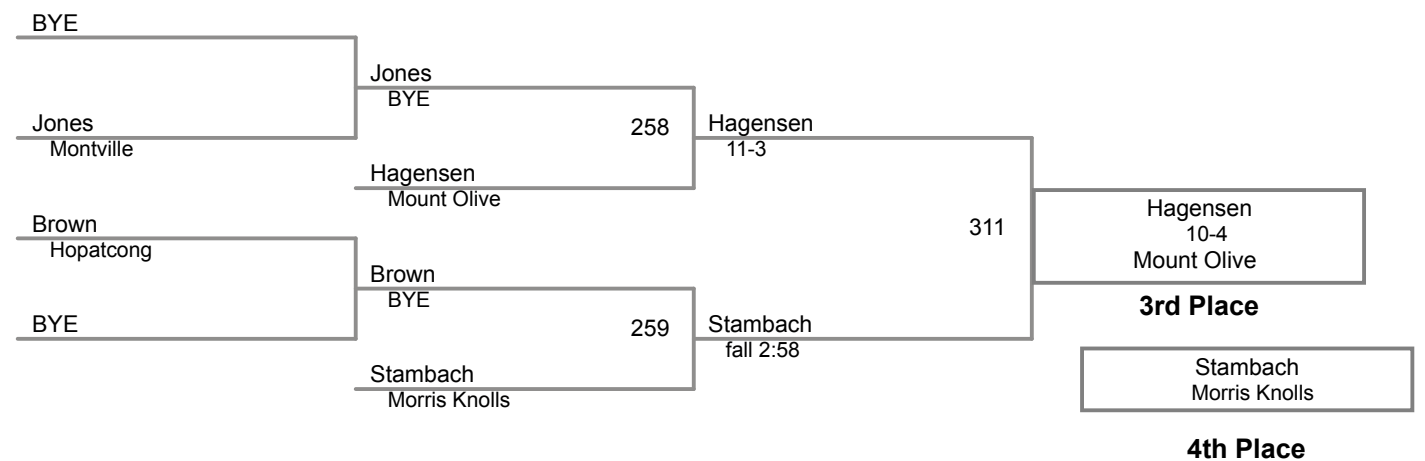

Tri County Championship  
Varsity 2017

**50 Lbs**

Tri County Championship  
Varsity 2017

**55 Lbs**

Tri County Championship  
Varsity 2017

**60 Lbs**

Tri County Championship  
Varsity 2017

**65 Lbs**

Tri County Championship  
Varsity 2017

**70 Lbs**

Tri County Championship  
Varsity 2017

**75 Lbs**

Tri County Championship  
Varsity 2017

**80 Lbs**

Tri County Championship  
Varsity 2017

**85 Lbs**

Tri County Championship  
Varsity 2017

**165 Lbs**