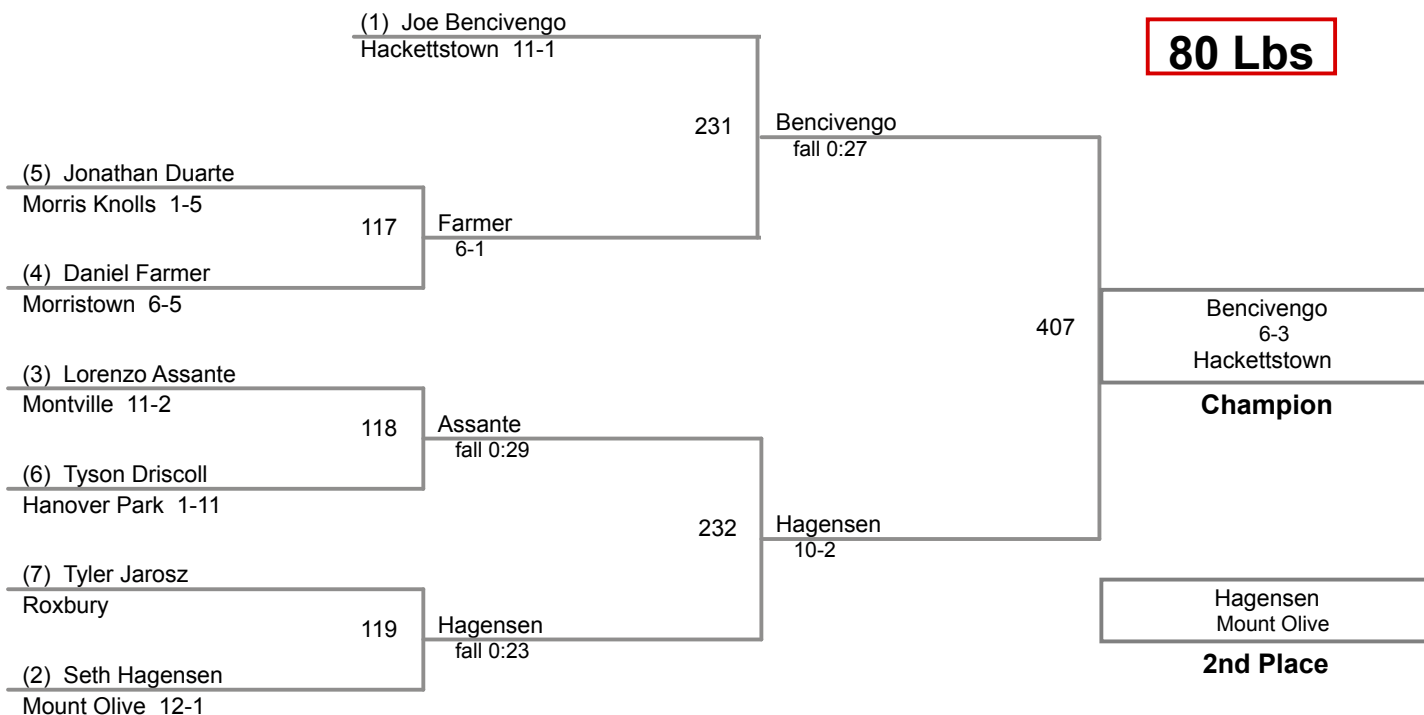

Tri County Championship  
Varsity 2017

**70 Lbs**

Tri County Championship  
Varsity 2017

**75 Lbs**

Tri County Championship  
Varsity 2017

**80 Lbs**

Tri County Championship  
Varsity 2017

**85 Lbs**