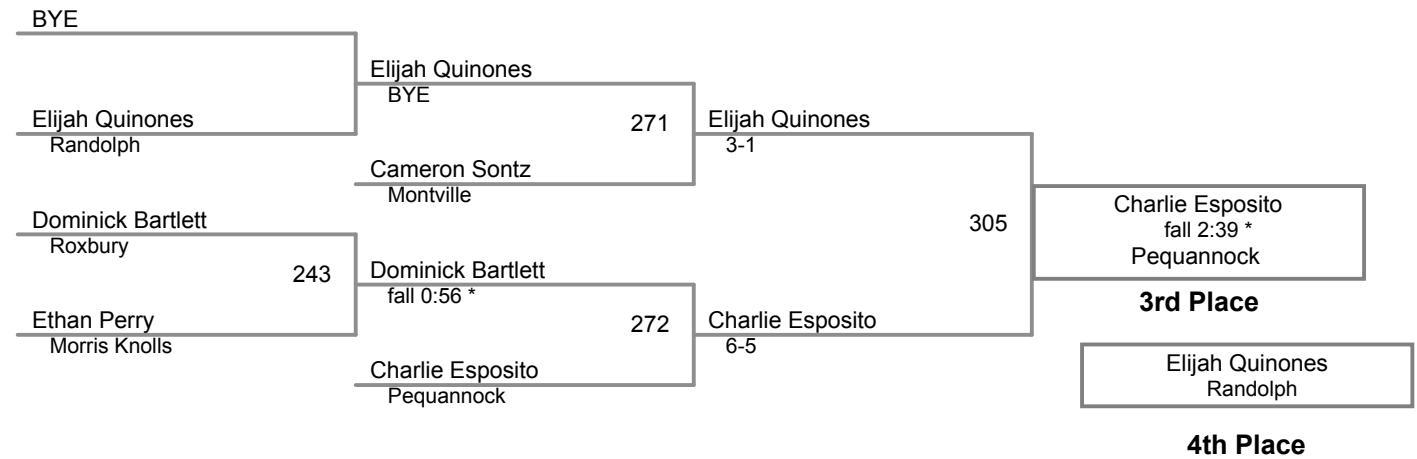

TCYWL Championship 2015  
Varsity

**50 Lbs**

TCYWL Championship 2015  
Varsity

**55 Lbs**

TCYWL Championship 2015  
Varsity

**80 Lbs**

TCYWL Championship 2015  
Varsity

**85 Lbs**