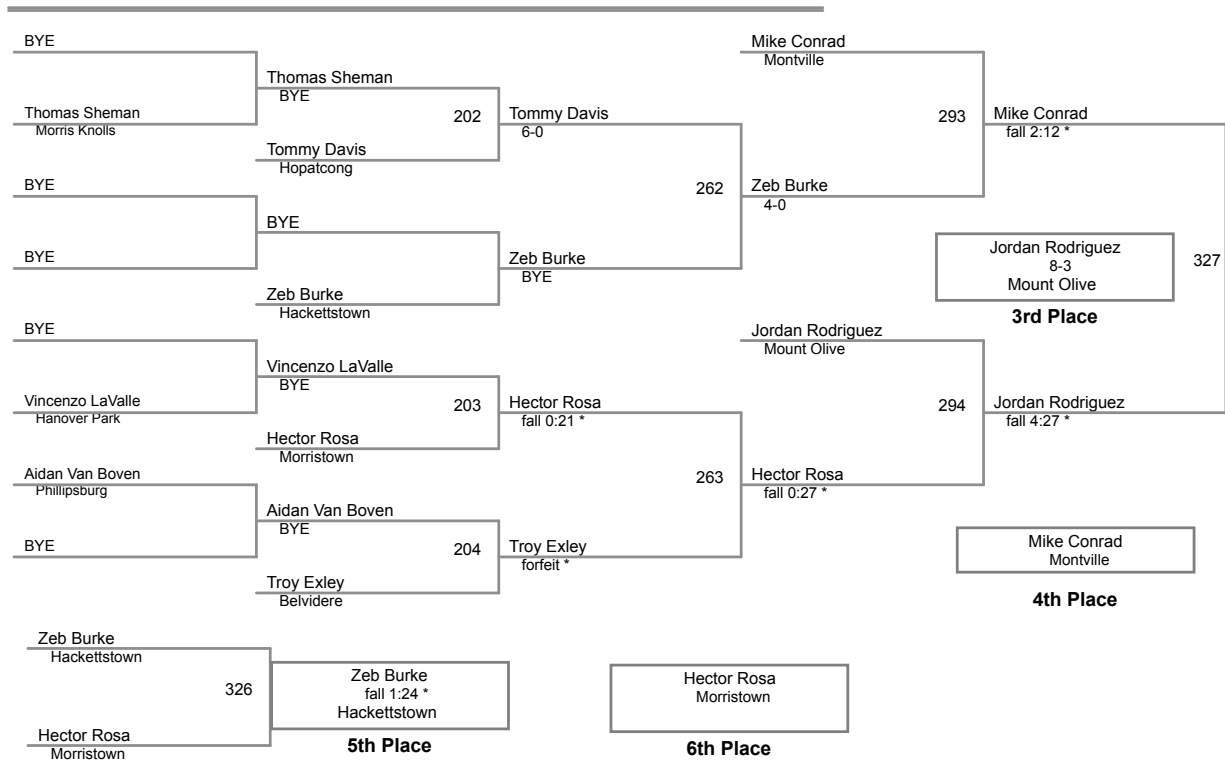

TCYWL Championship 2015  
Varsity

**96 Lbs**

TCYWL Championship 2015  
Varsity

**102 Lbs**

TCYWL Championship 2015  
Varsity

**110 Lbs**

TCYWL Championship 2015  
Varsity

**118 Lbs**