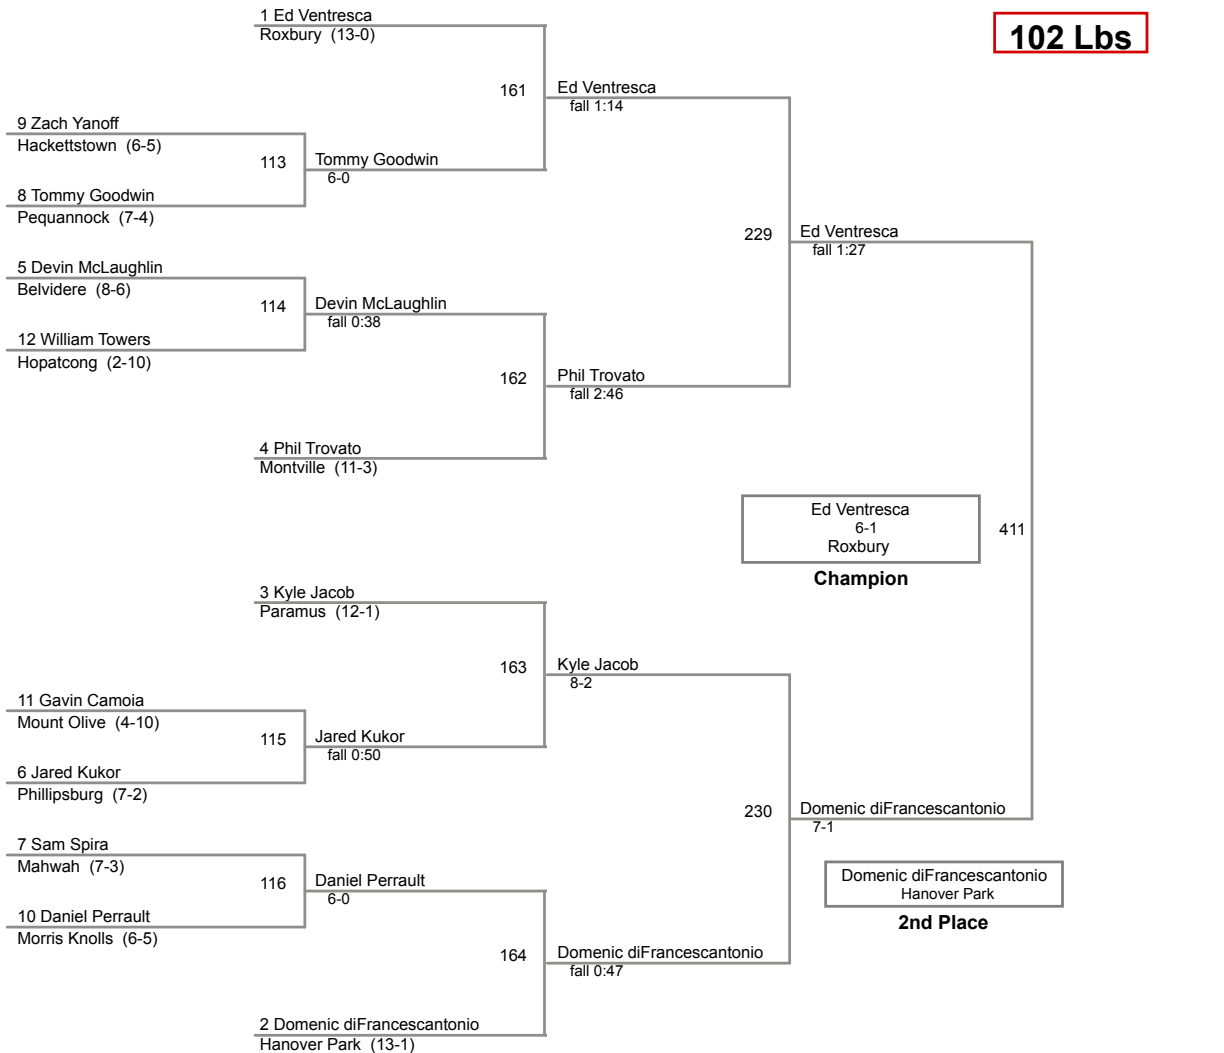

TCYWL Championship 2015
Varsity

102 Lbs