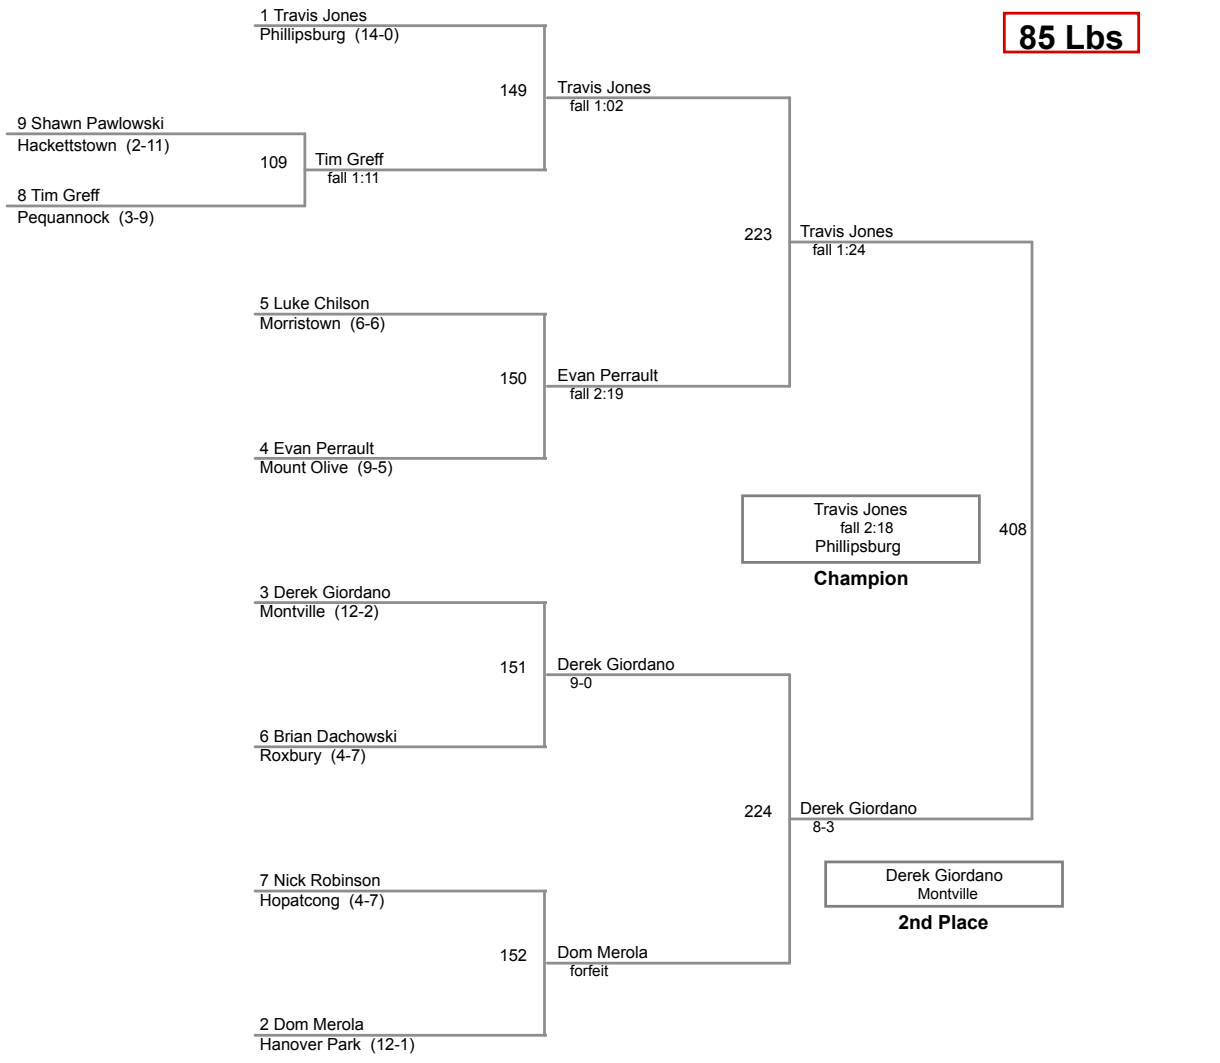

TCYWL Championship 2015  
Varsity

**50 Lbs**

TCYWL Championship 2015  
Varsity

**55 Lbs**

TCYWL Championship 2015  
Varsity

**80 Lbs**

TCYWL Championship 2015  
Varsity

**85 Lbs**