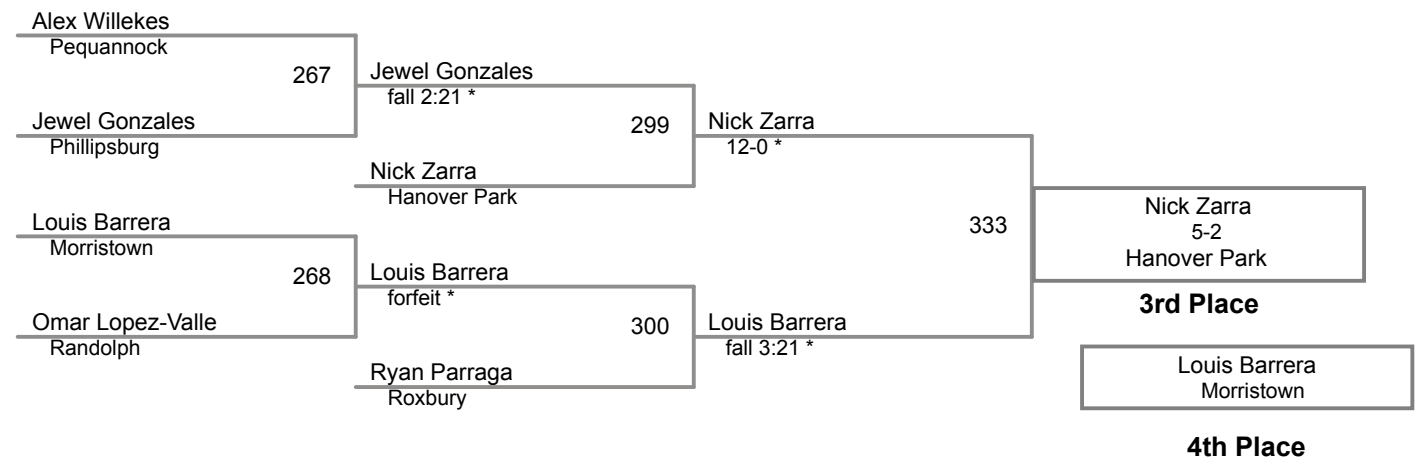

TCYWL Championship 2015
Varsity

136 Lbs