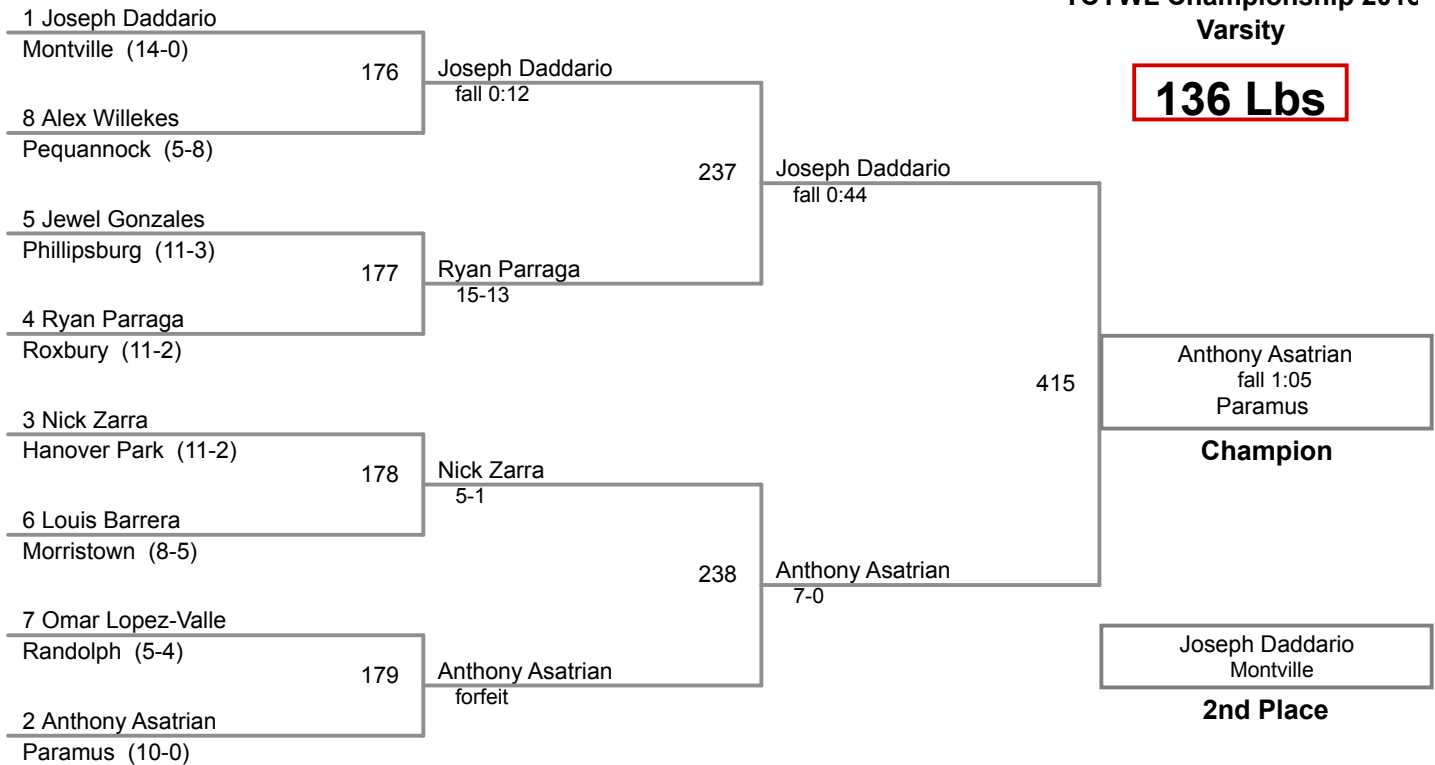

TCYWL Championship 2015
Varsity

136 Lbs