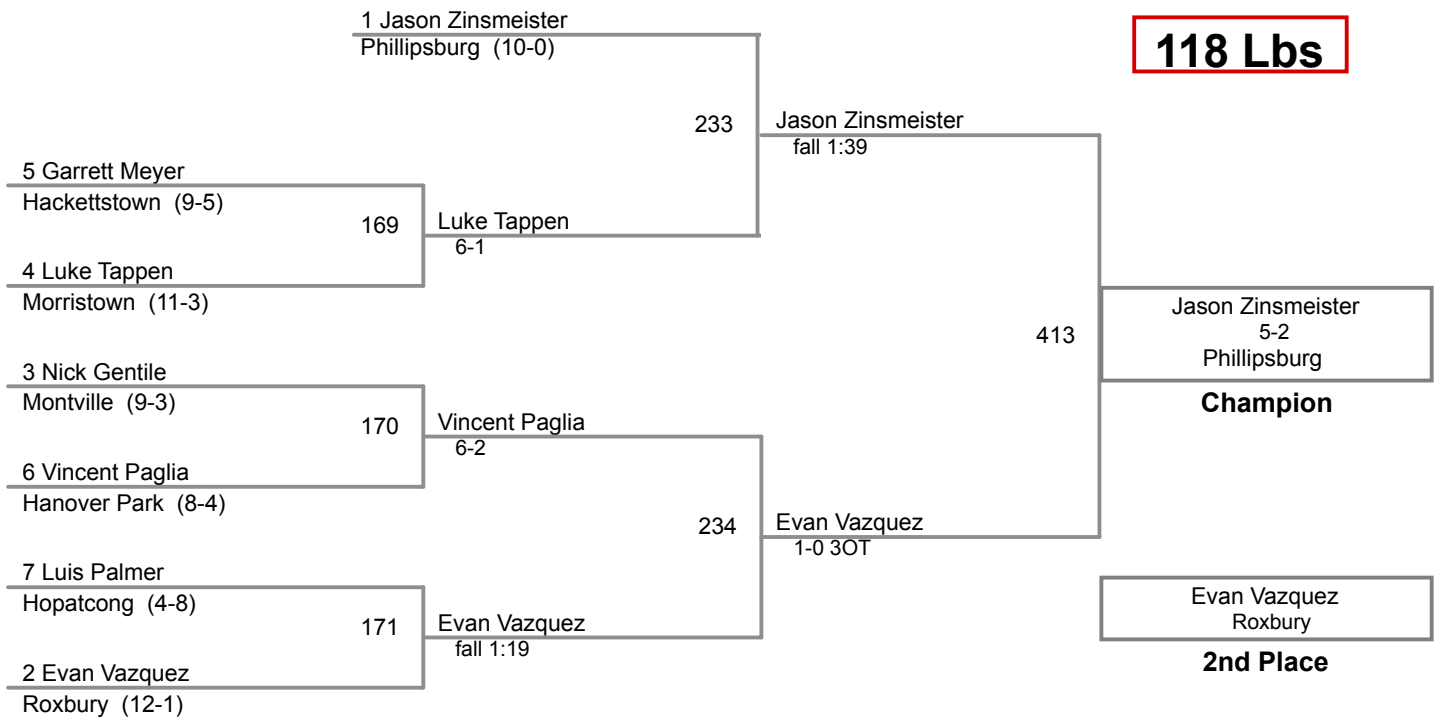

TCYWL Championship 2015  
Varsity

**96 Lbs**

TCYWL Championship 2015  
Varsity

**102 Lbs**

TCYWL Championship 2015  
Varsity

**110 Lbs**

TCYWL Championship 2015  
Varsity

**118 Lbs**