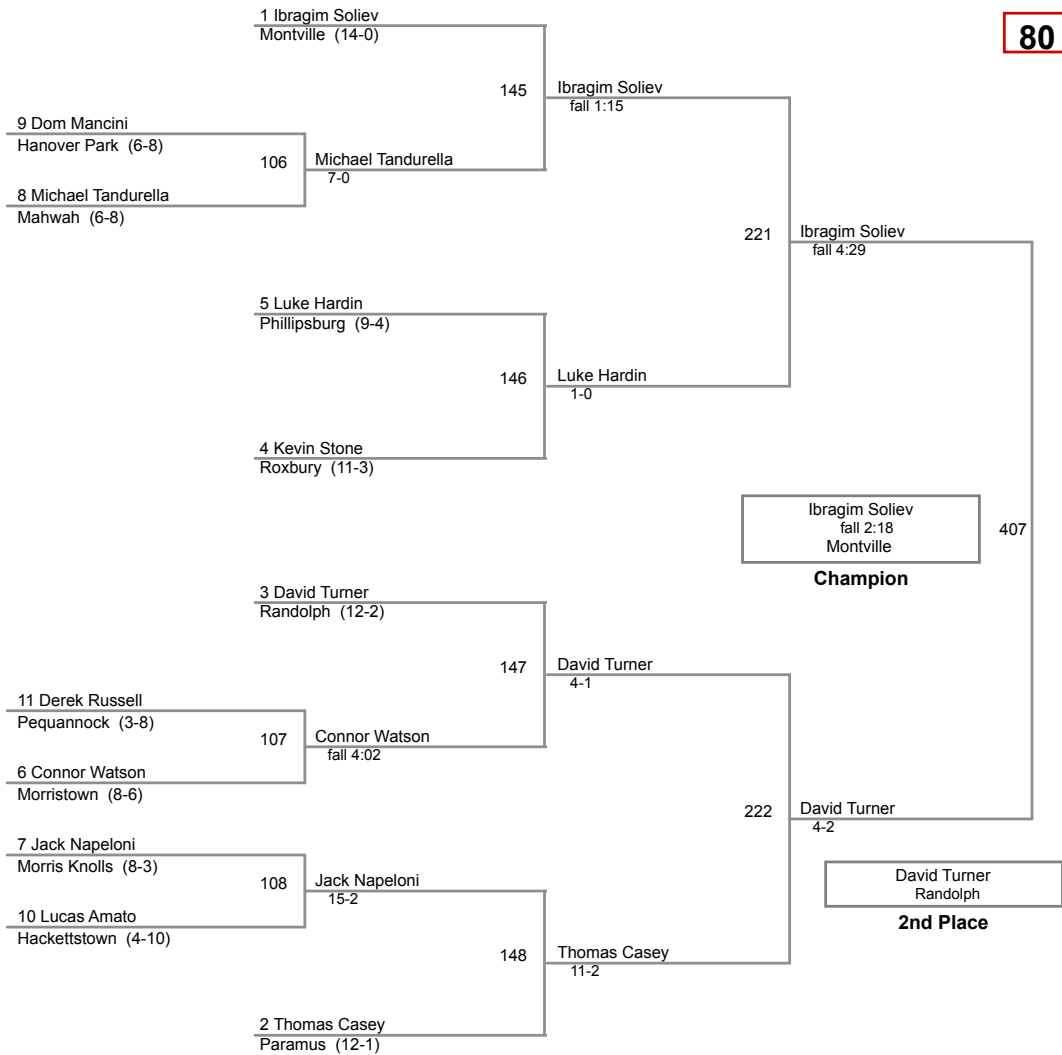

TCYWL Championship 2015  
Varsity

**50 Lbs**

TCYWL Championship 2015  
Varsity

**55 Lbs**

TCYWL Championship 2015  
Varsity

**80 Lbs**

TCYWL Championship 2015  
Varsity

**85 Lbs**