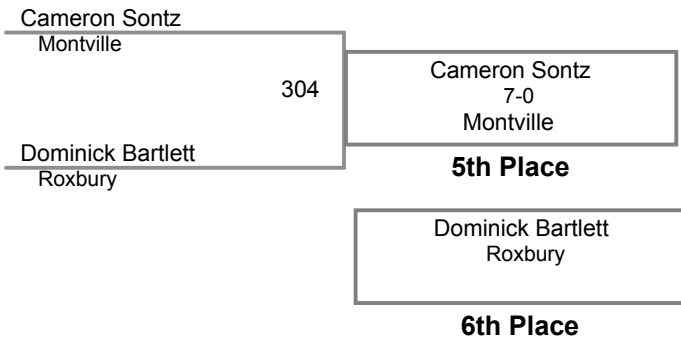

TCYWL Championship 2015  
Varsity

**50 Lbs**

TCYWL Championship 2015  
Varsity

**55 Lbs**

TCYWL Championship 2015  
Varsity

**80 Lbs**

TCYWL Championship 2015  
Varsity

**85 Lbs**