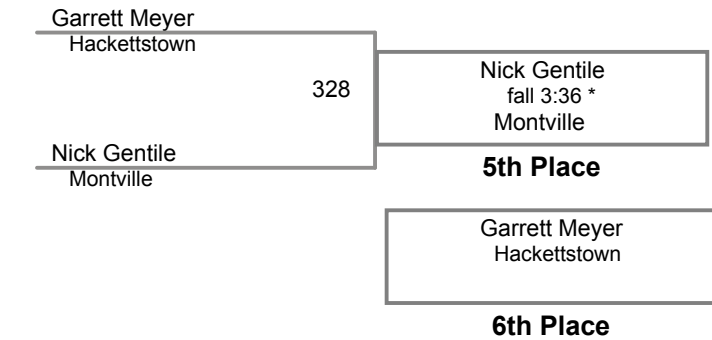

TCYWL Championship 2015  
Varsity

**96 Lbs**

TCYWL Championship 2015  
Varsity

**102 Lbs**

TCYWL Championship 2015  
Varsity

**110 Lbs**

TCYWL Championship 2015  
Varsity

**118 Lbs**