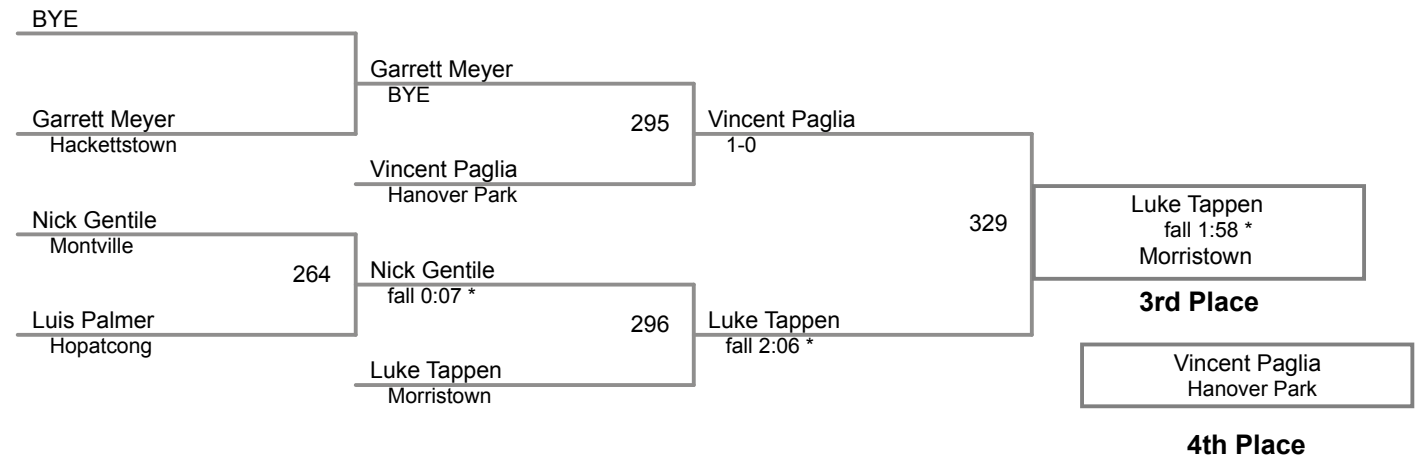

TCYWL Championship 2015  
Varsity

**96 Lbs**

TCYWL Championship 2015  
Varsity

**102 Lbs**

TCYWL Championship 2015  
Varsity

**110 Lbs**

TCYWL Championship 2015  
Varsity

**118 Lbs**