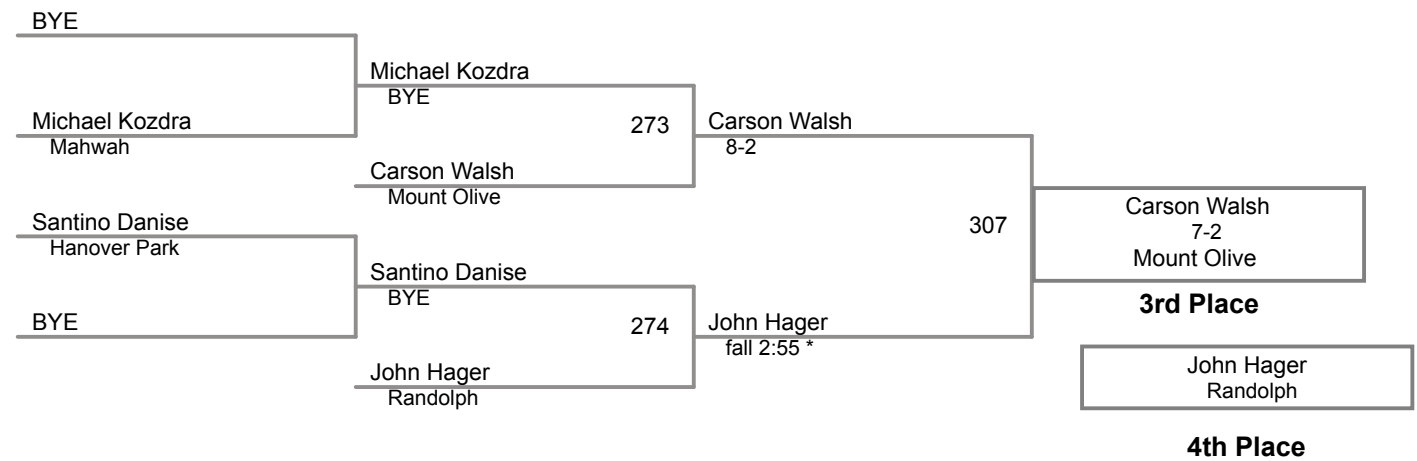

TCYWL Championship 2015  
Varsity

**50 Lbs**

TCYWL Championship 2015  
Varsity

**55 Lbs**

TCYWL Championship 2015  
Varsity

**80 Lbs**

TCYWL Championship 2015  
Varsity

**85 Lbs**