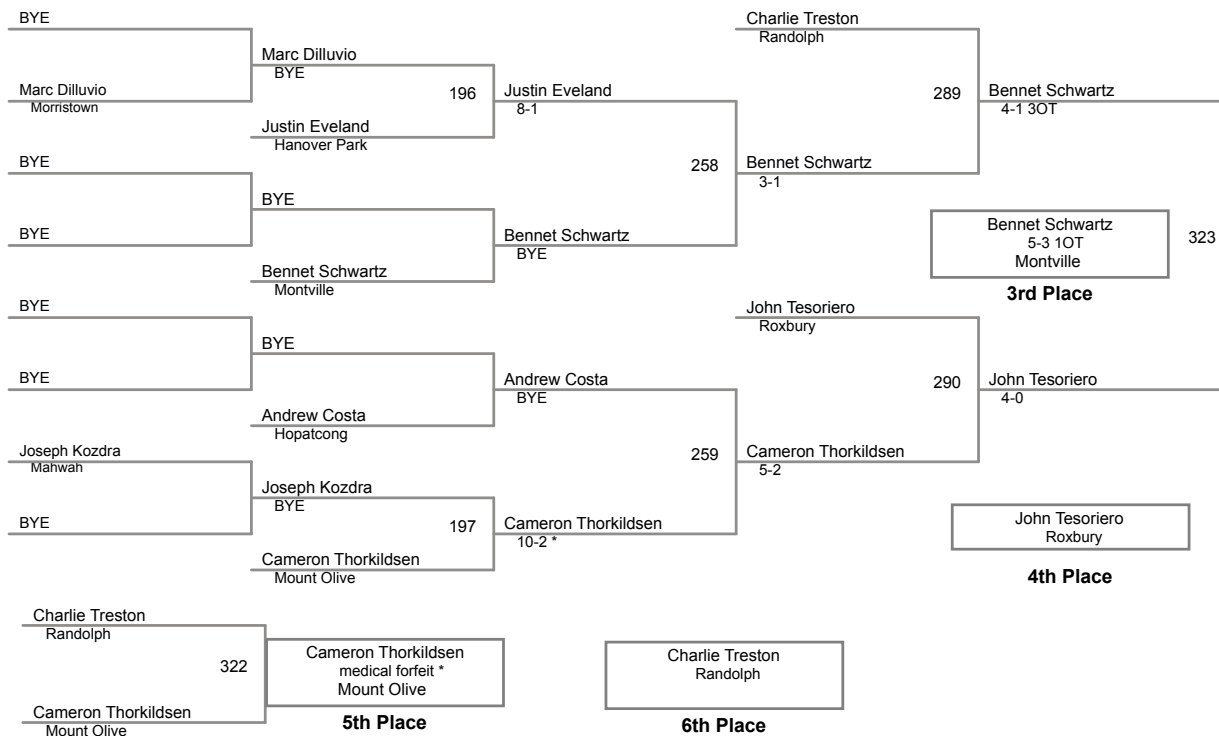

TCYWL Championship 2015
Varsity

96 Lbs