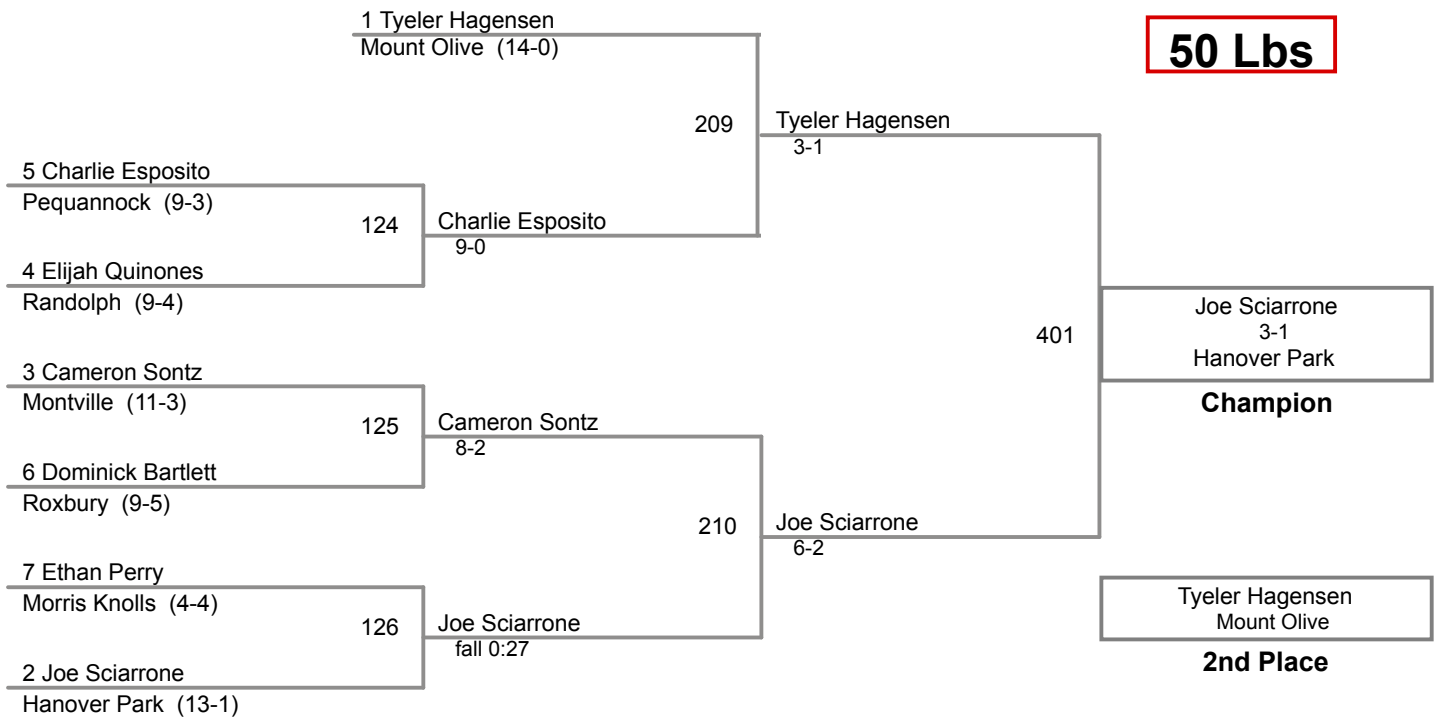

TCYWL Championship 2015  
Varsity

**50 Lbs**

TCYWL Championship 2015  
Varsity

**55 Lbs**

TCYWL Championship 2015  
Varsity

**80 Lbs**

TCYWL Championship 2015  
Varsity

**85 Lbs**

TCYWL Championship 2015  
Varsity

**96 Lbs**

TCYWL Championship 2015  
Varsity

**102 Lbs**

TCYWL Championship 2015  
Varsity

**110 Lbs**

TCYWL Championship 2015  
Varsity

**118 Lbs**