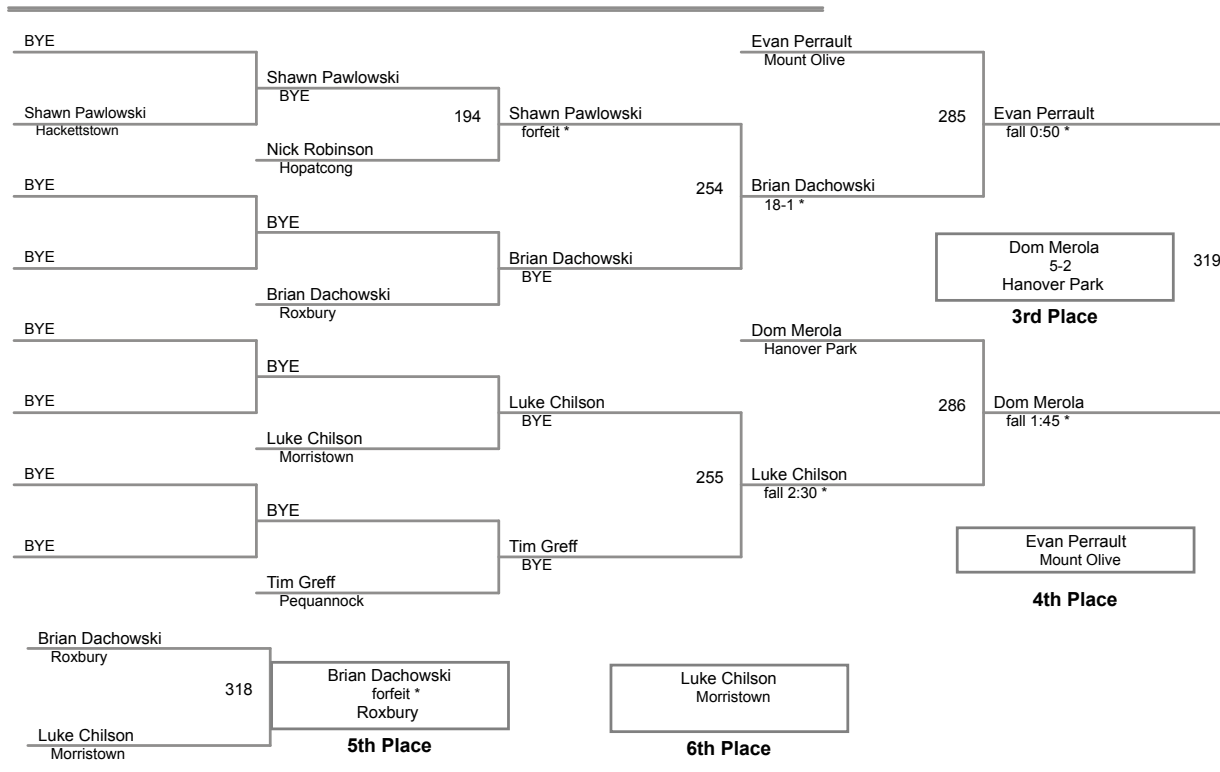

TCYWL Championship 2015  
Varsity

**50 Lbs**

TCYWL Championship 2015  
Varsity

**55 Lbs**

TCYWL Championship 2015  
Varsity

**80 Lbs**

TCYWL Championship 2015  
Varsity

**85 Lbs**