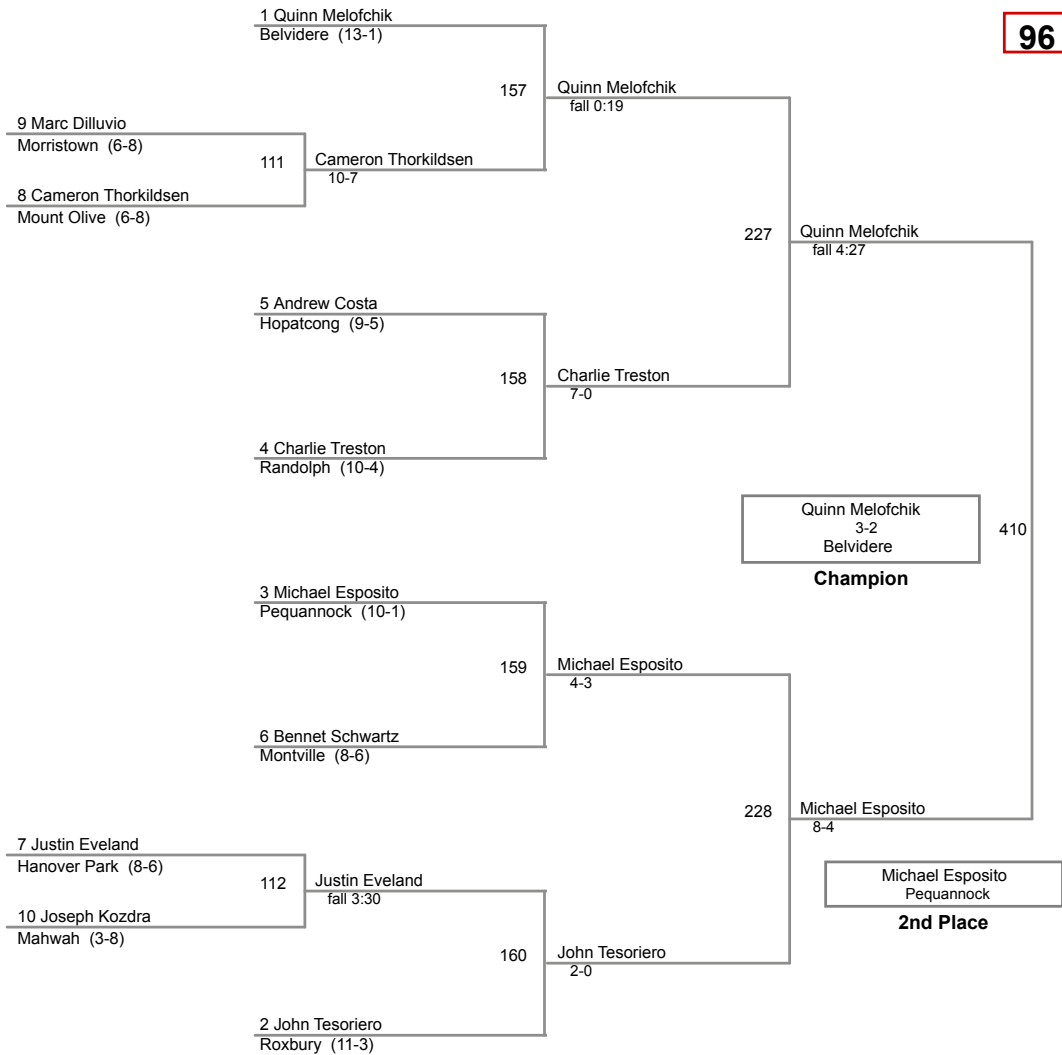

TCYWL Championship 2015
Varsity

96 Lbs