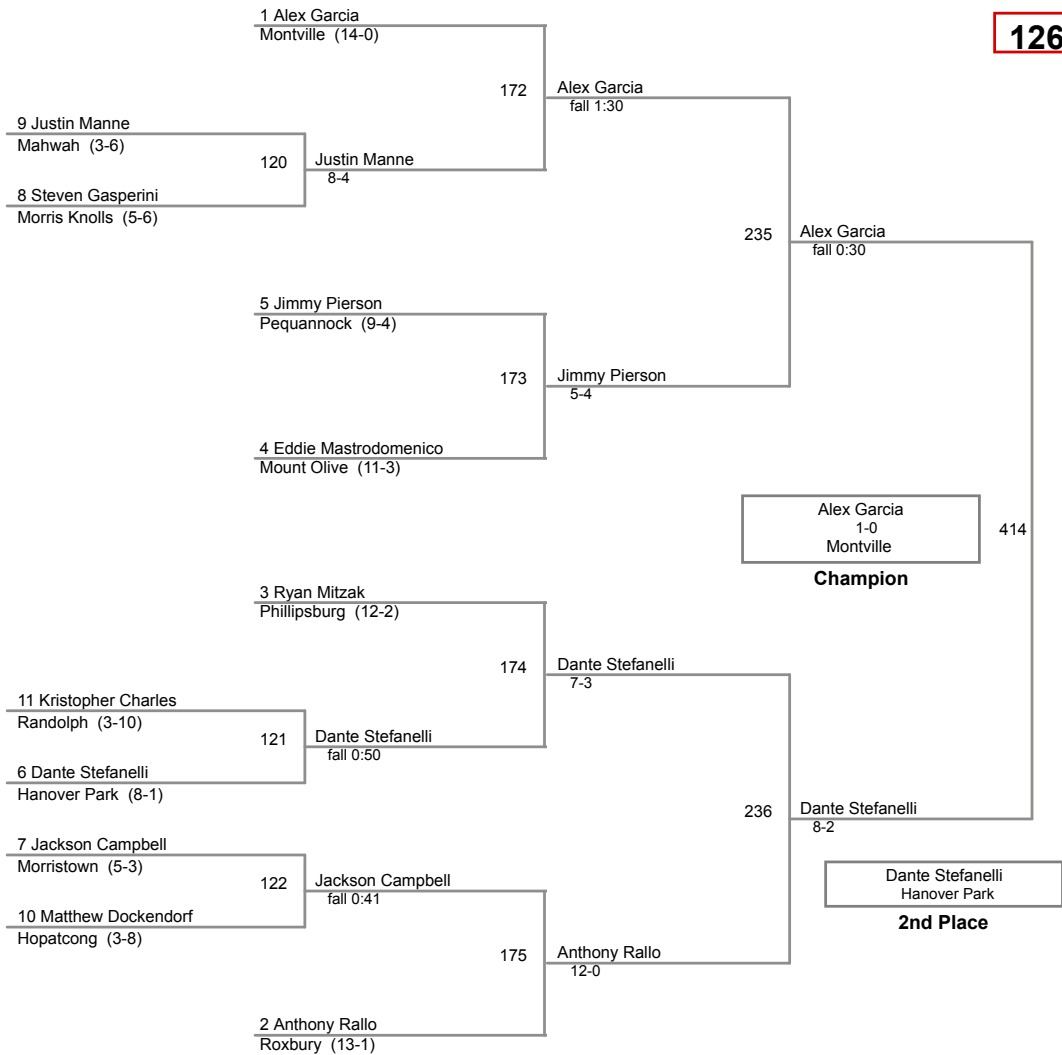

TCYWL Championship 2015
Varsity

126 Lbs