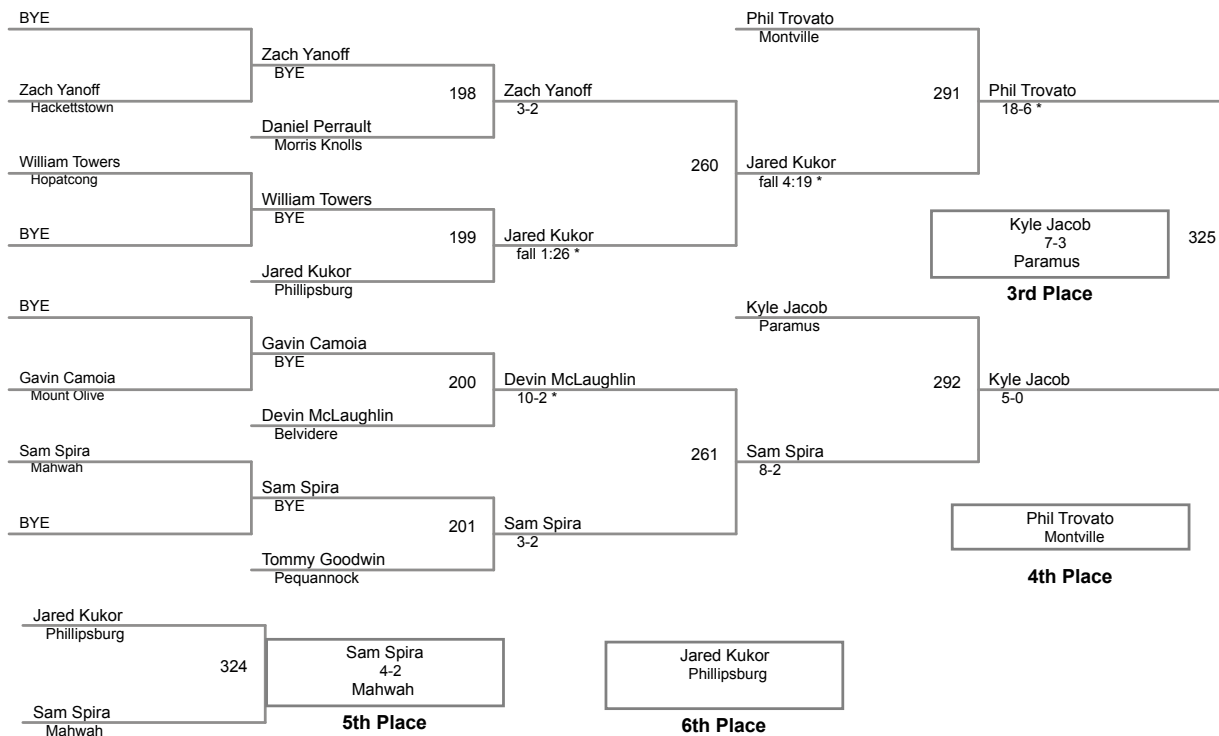

TCYWL Championship 2015
Varsity

102 Lbs