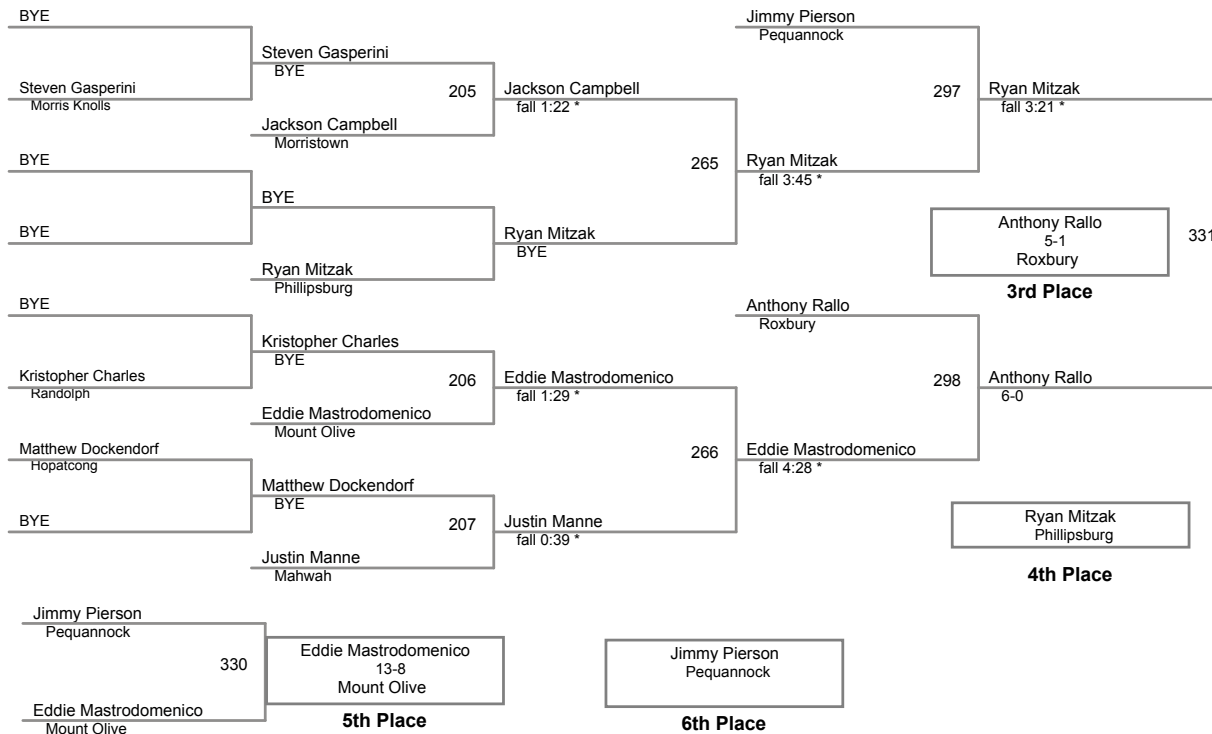

TCYWL Championship 2015
Varsity

126 Lbs