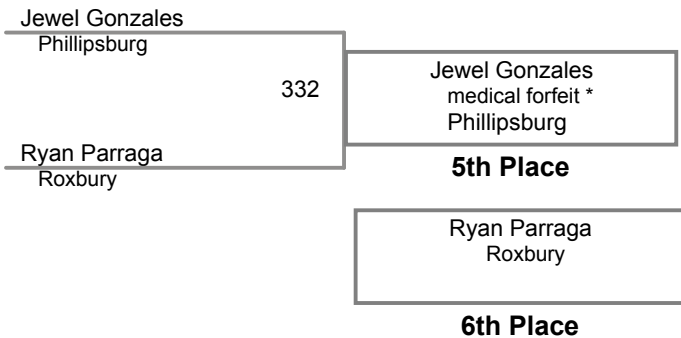

TCYWL Championship 2015
Varsity

136 Lbs