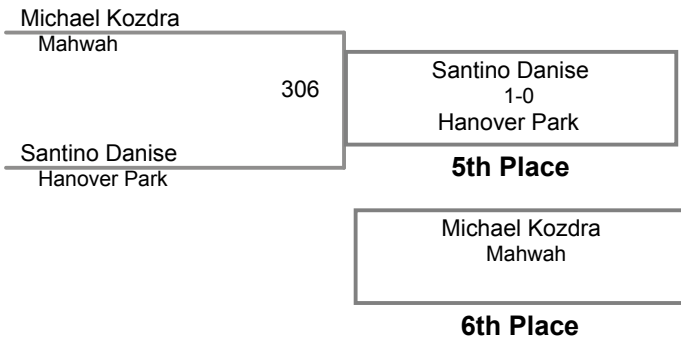

TCYWL Championship 2015  
Varsity

**50 Lbs**

TCYWL Championship 2015  
Varsity

**55 Lbs**

TCYWL Championship 2015  
Varsity

**80 Lbs**

TCYWL Championship 2015  
Varsity

**85 Lbs**