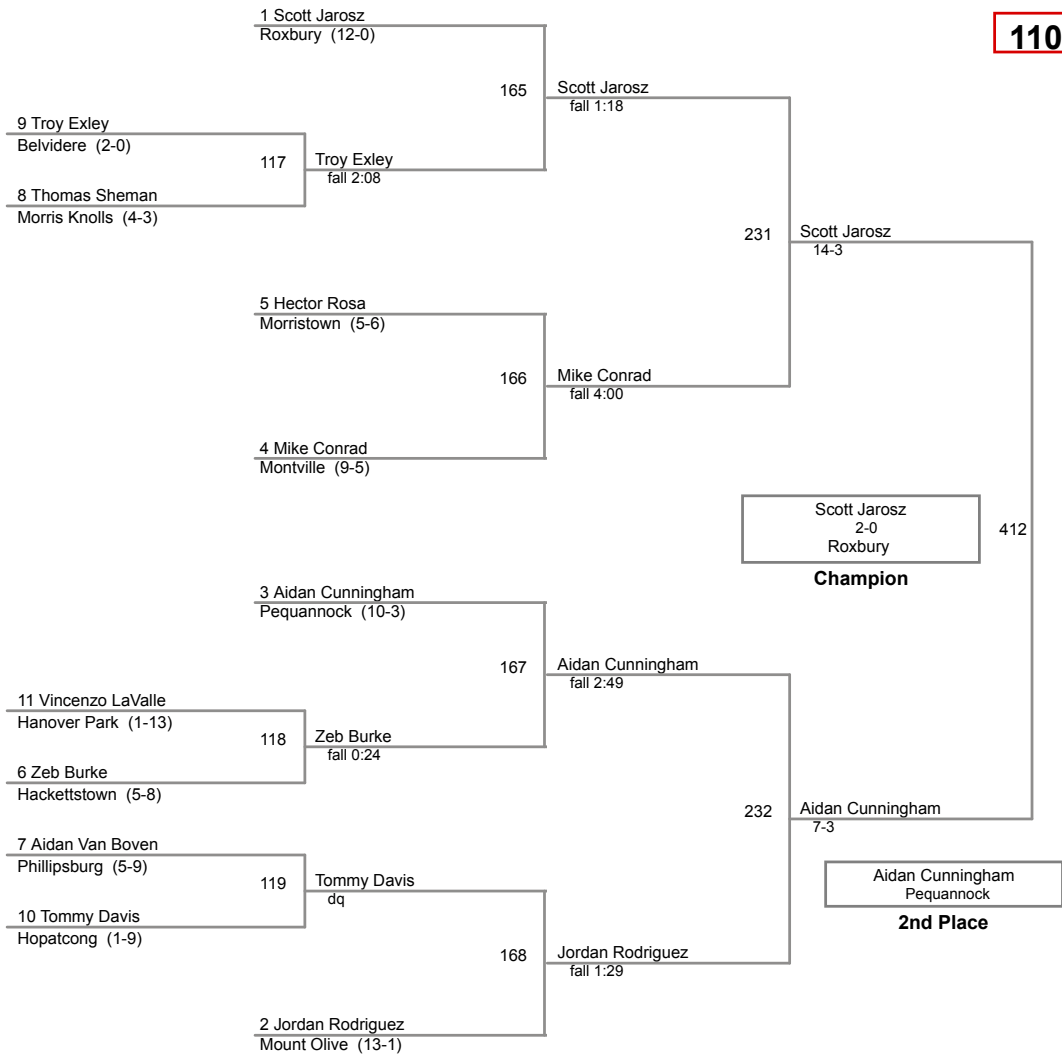

TCYWL Championship 2015  
Varsity

**96 Lbs**

TCYWL Championship 2015  
Varsity

**102 Lbs**

TCYWL Championship 2015  
Varsity

**110 Lbs**

TCYWL Championship 2015  
Varsity

**118 Lbs**