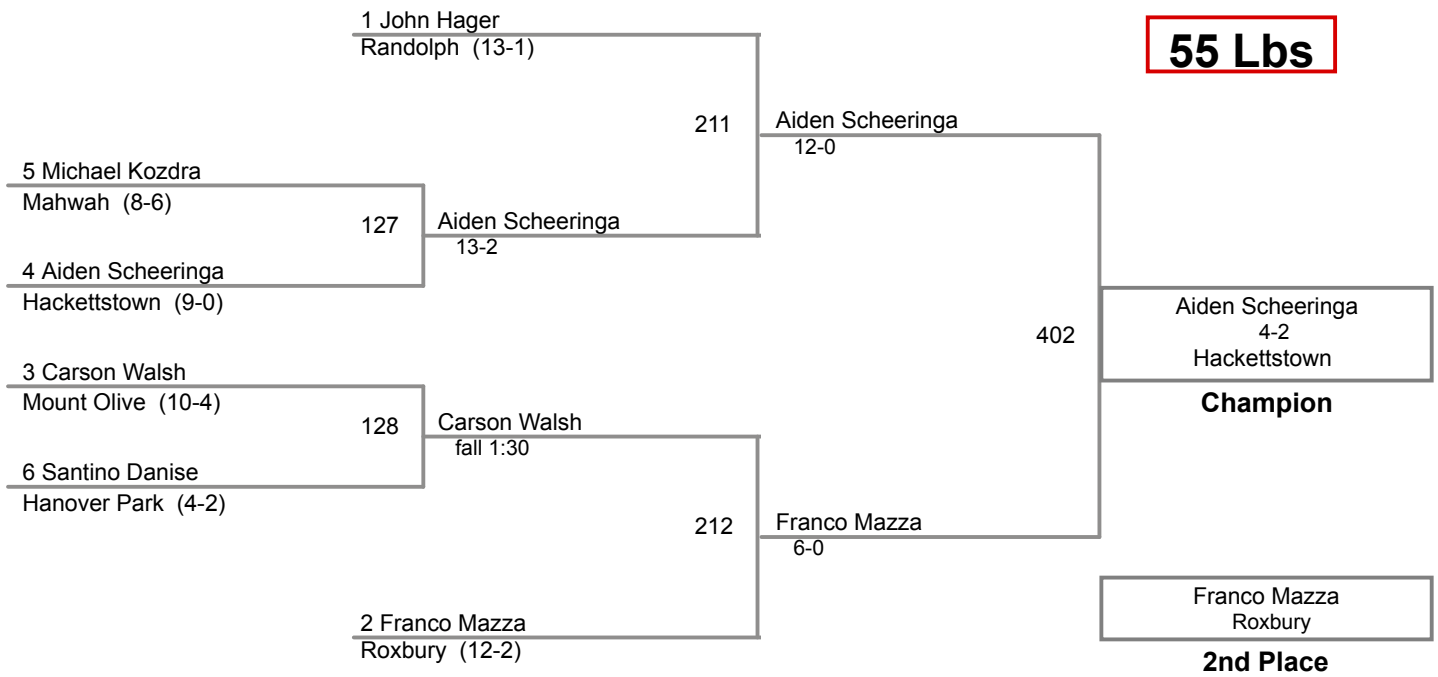

TCYWL Championship 2015  
Varsity

**50 Lbs**

TCYWL Championship 2015  
Varsity

**55 Lbs**

TCYWL Championship 2015  
Varsity

**80 Lbs**

TCYWL Championship 2015  
Varsity

**85 Lbs**