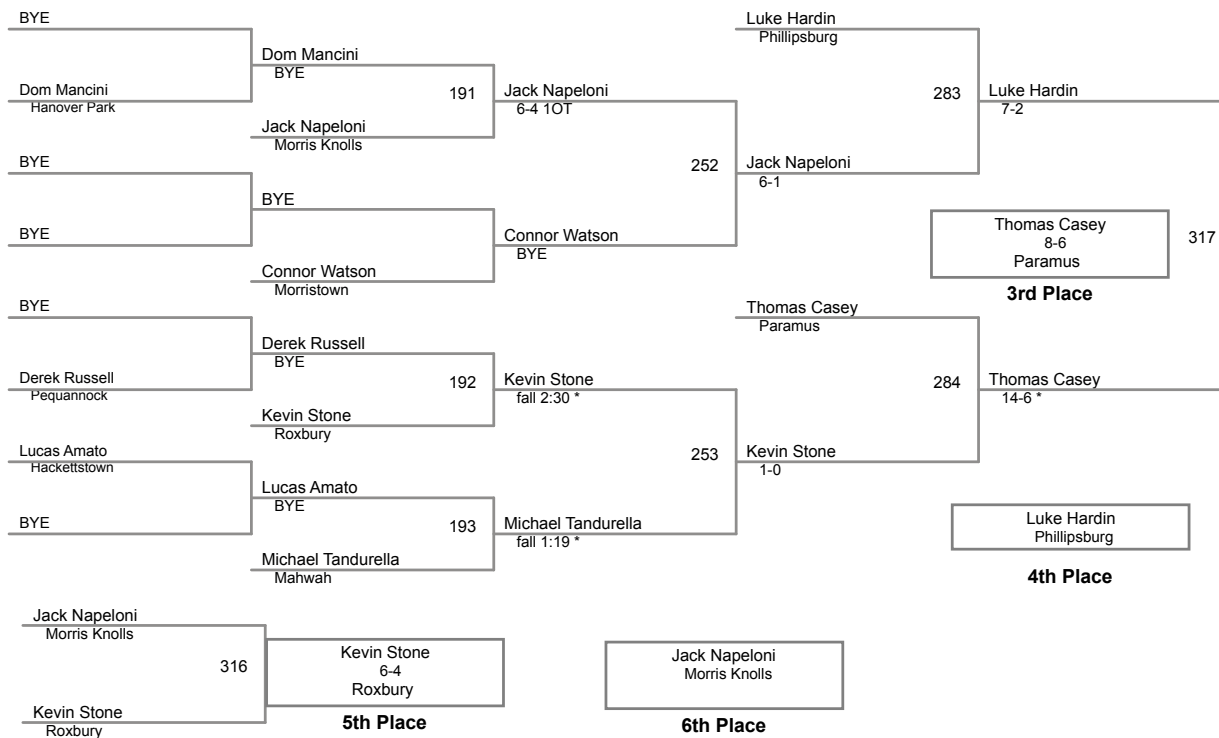

TCYWL Championship 2015  
Varsity

**50 Lbs**

TCYWL Championship 2015  
Varsity

**55 Lbs**

TCYWL Championship 2015  
Varsity

**80 Lbs**

TCYWL Championship 2015  
Varsity

**85 Lbs**