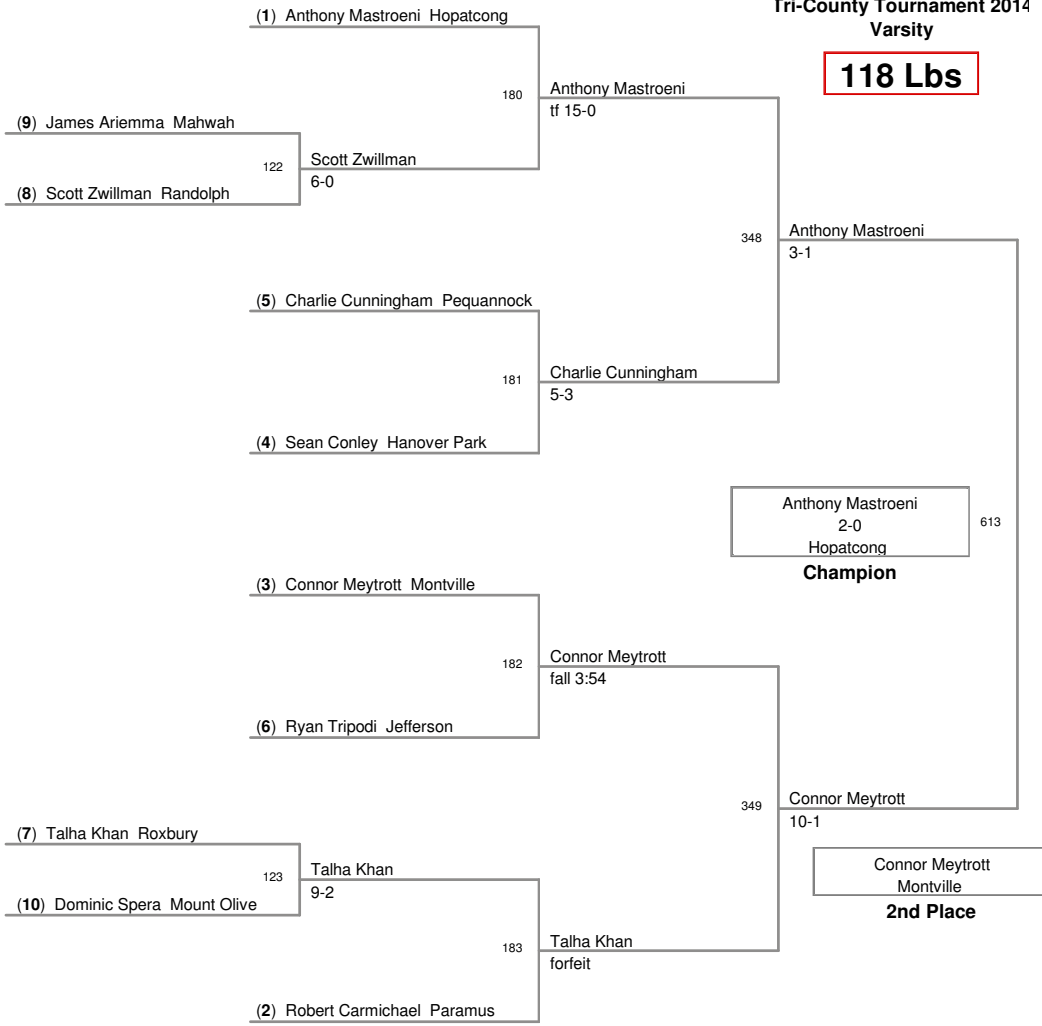

Tri-County Tournament 2014
Varsity

118 Lbs