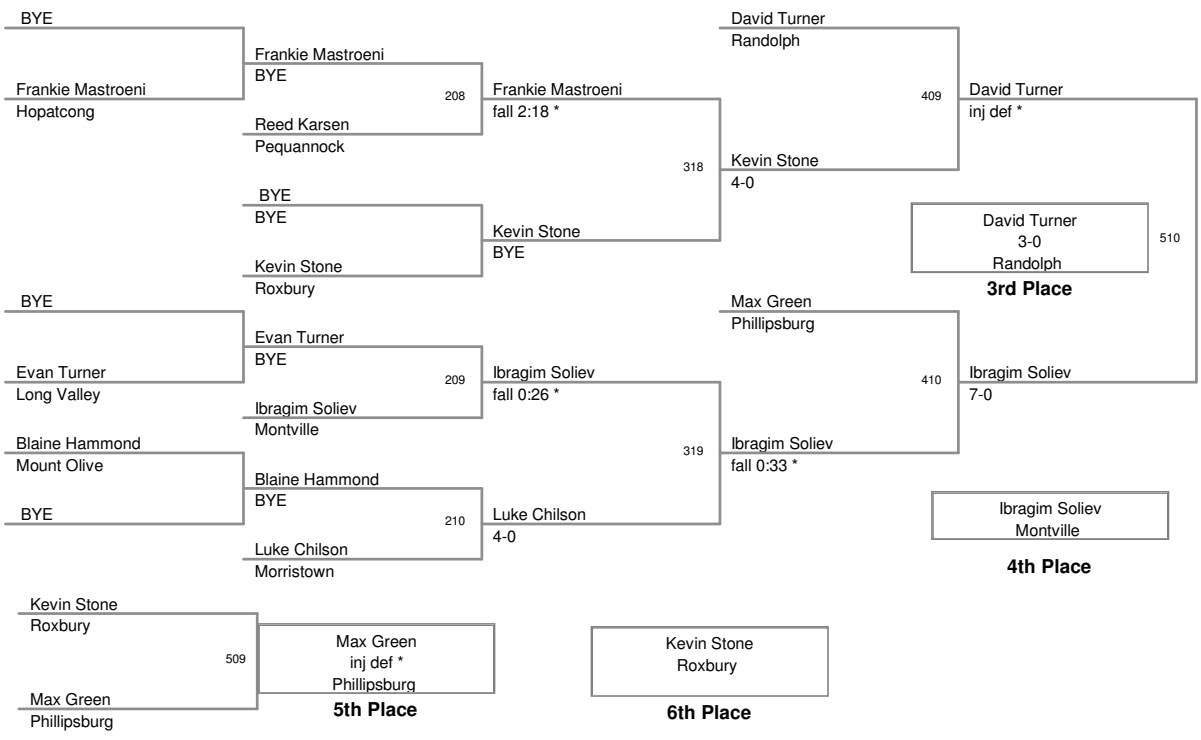

**Tri-County Tournament 2014
Varsity**

70 Lbs