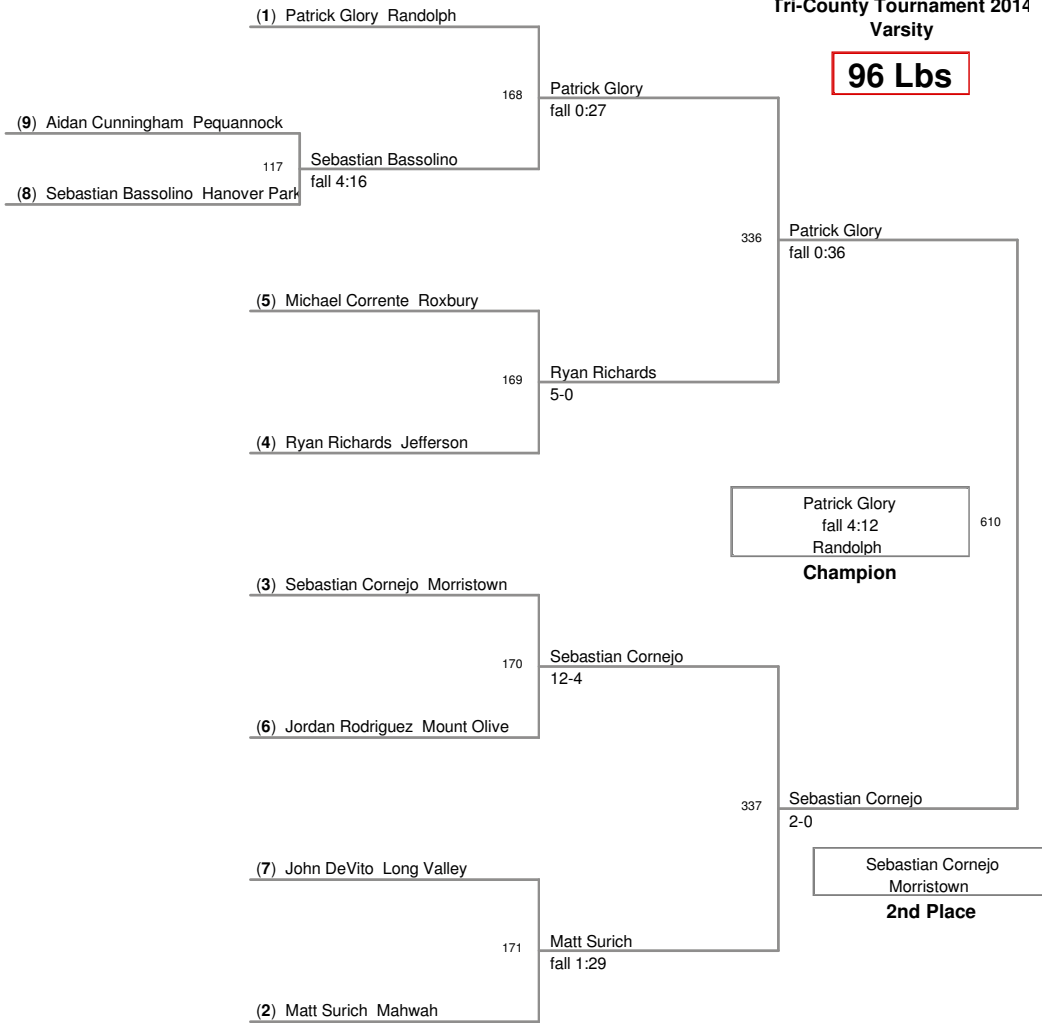

85 Lbs

Tri-County Tournament 2014
Varsity

90 Lbs

Tri-County Tournament 2014
Varsity

96 Lbs

Tri-County Tournament 2014
Varsity

102 Lbs

**Tri-County Tournament 2014
Varsity**