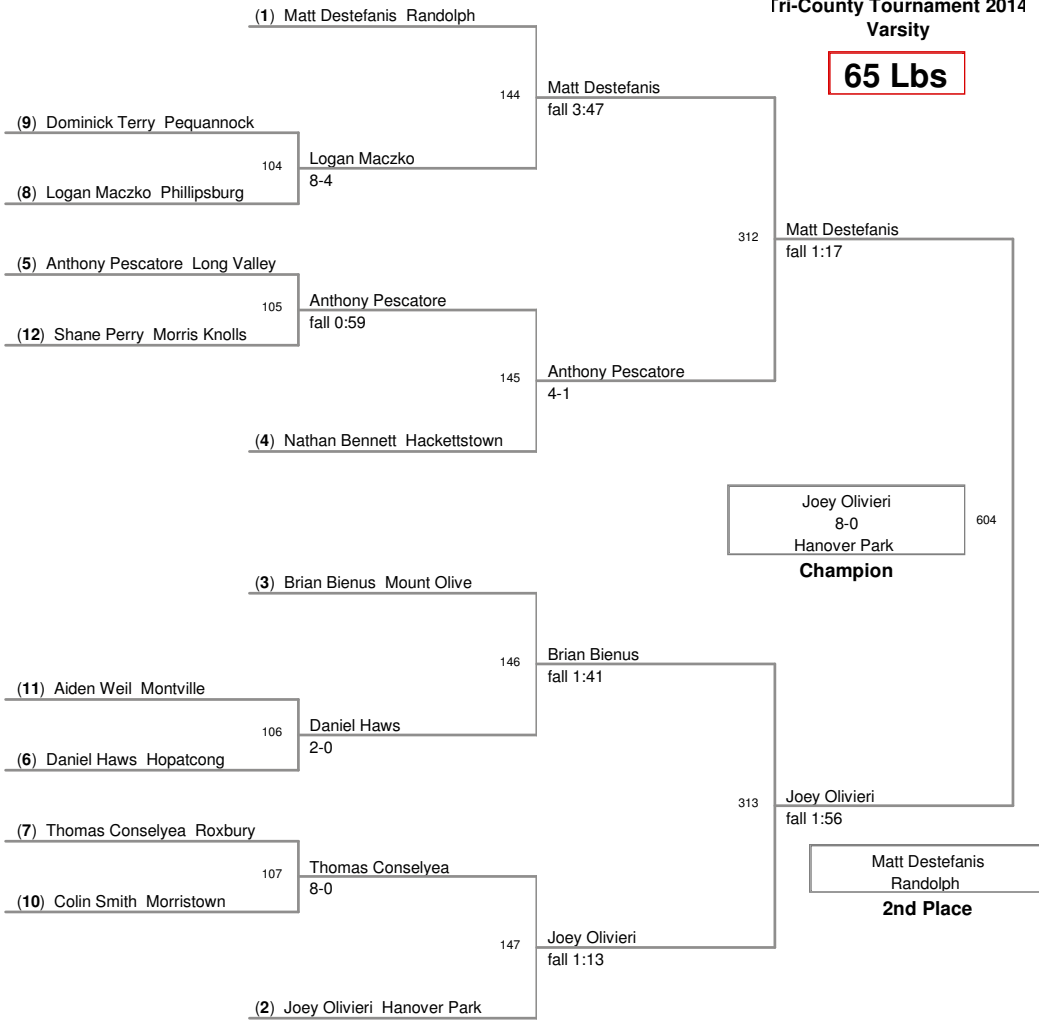

Tri-County Tournament 2014
Varsity

50 Lbs

Tri-County Tournament 2014
Varsity

55 Lbs

**Tri-County Tournament 2014
Varsity**

60 Lbs

**Tri-County Tournament 2014
Varsity**

65 Lbs

**Tri-County Tournament 2014
Varsity**

70 Lbs

Tri-County Tournament 2014

Varsity

75 Lbs

**Tri-County Tournament 2014
Varsity**

80 Lbs

Tri-County Tournament 2014
Varsity