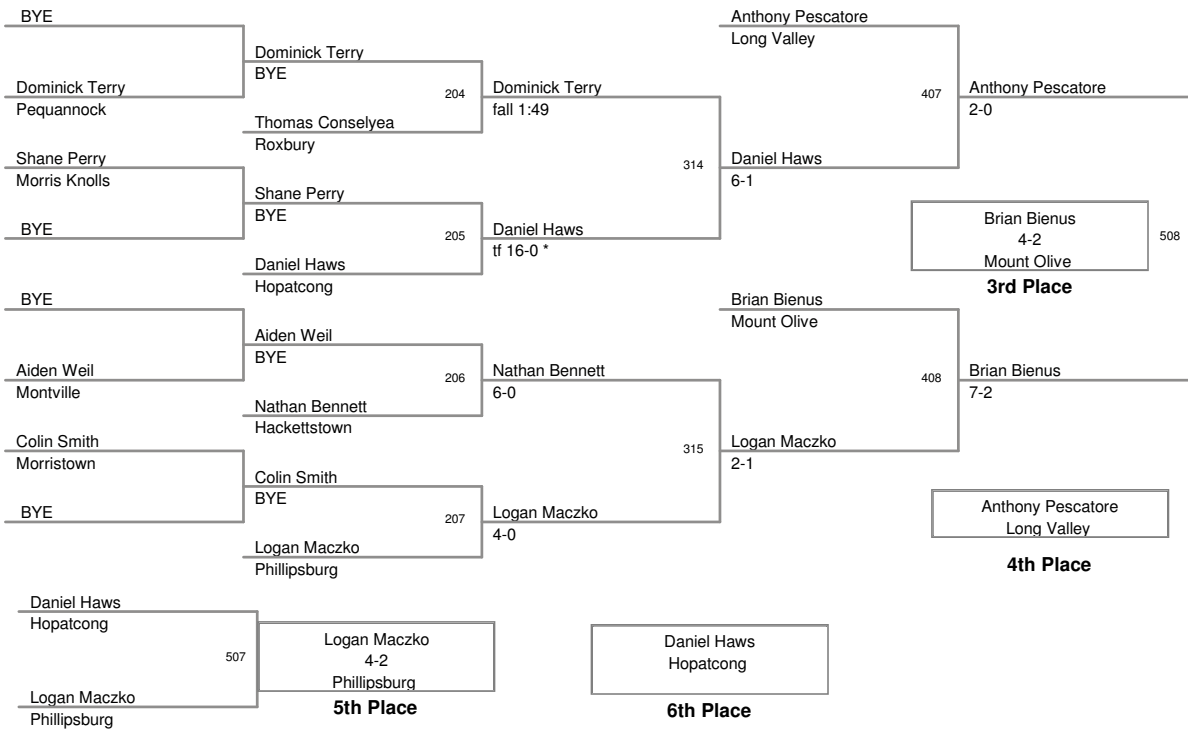

Tri-County Tournament 2014
Varsity

50 Lbs

Tri-County Tournament 2014
Varsity

55 Lbs

**Tri-County Tournament 2014
Varsity**

60 Lbs

**Tri-County Tournament 2014
Varsity**

65 Lbs