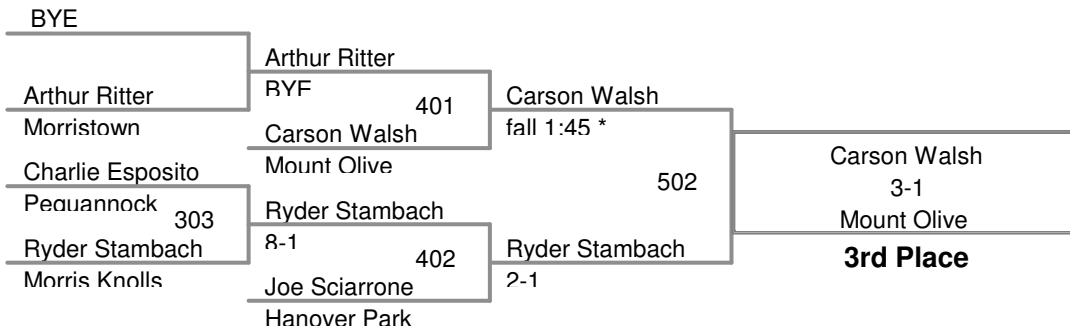

Tri-County Tournament 2014
Varsity

50 Lbs

Tri-County Tournament 2014
Varsity

55 Lbs

**Tri-County Tournament 2014
Varsity**

60 Lbs

**Tri-County Tournament 2014
Varsity**

65 Lbs