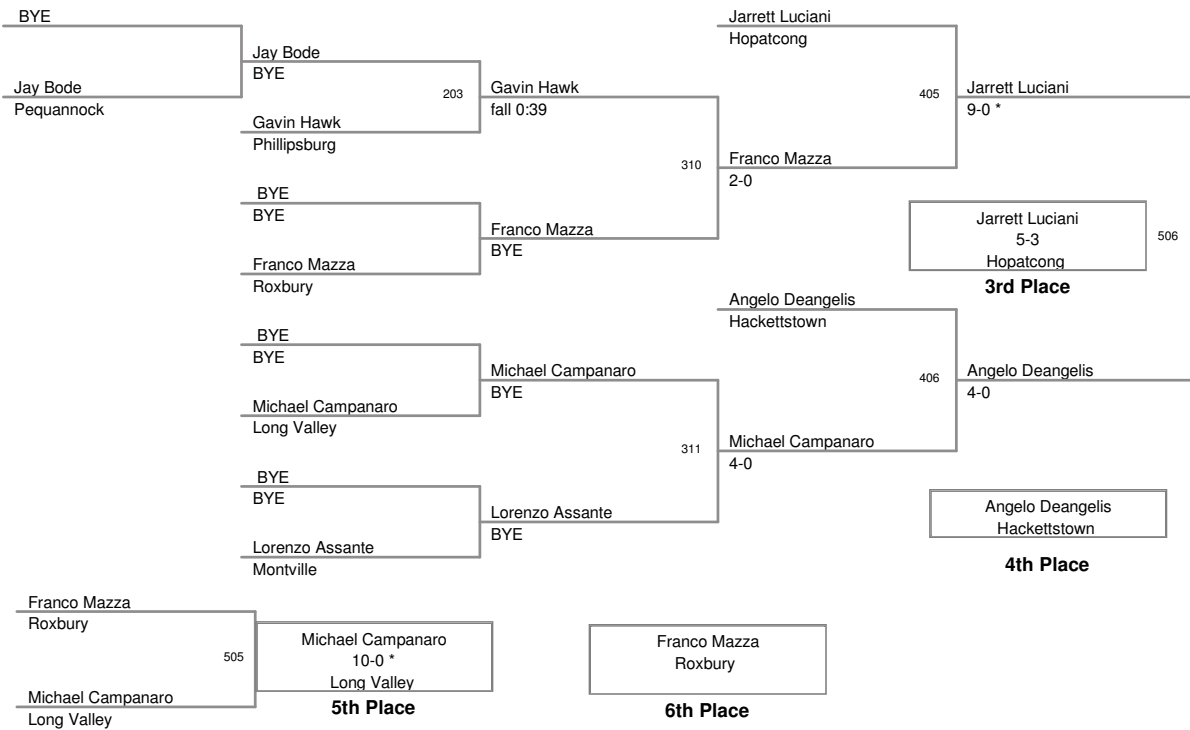

Tri-County Tournament 2014
Varsity

50 Lbs

Tri-County Tournament 2014
Varsity

55 Lbs

**Tri-County Tournament 2014
Varsity**

60 Lbs

**Tri-County Tournament 2014
Varsity**

65 Lbs