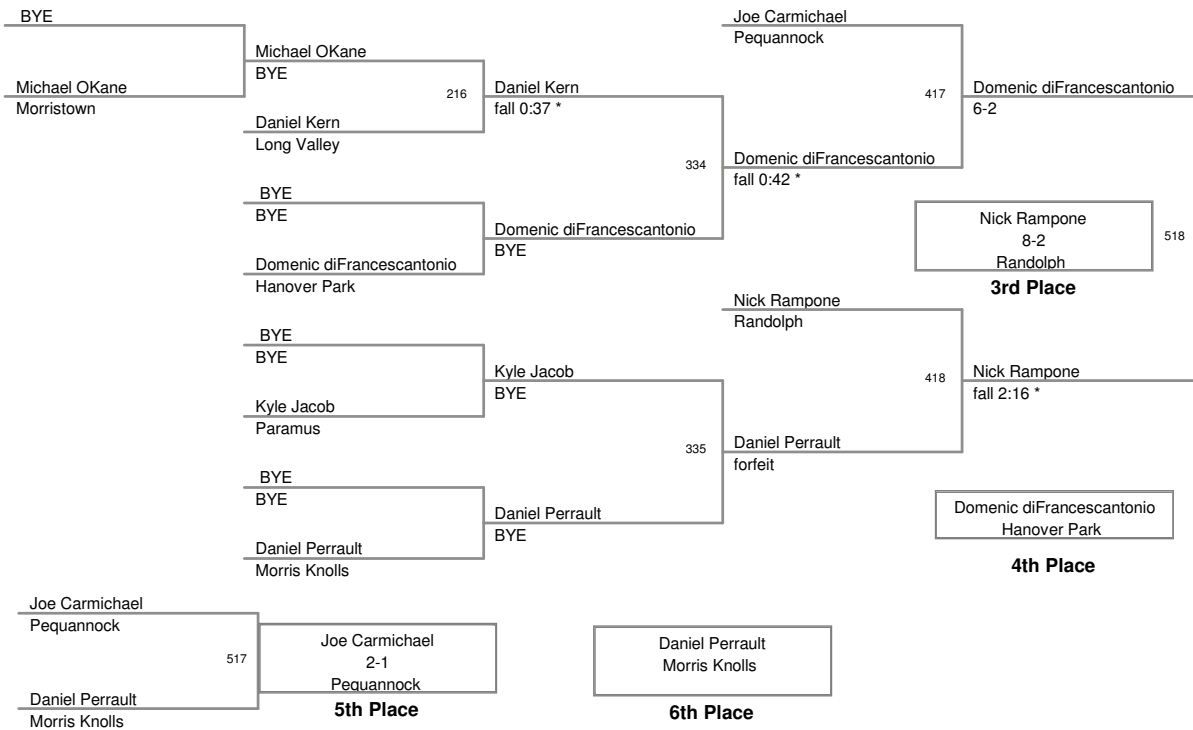

Tri-County Tournament 2014
Varsity

90 Lbs