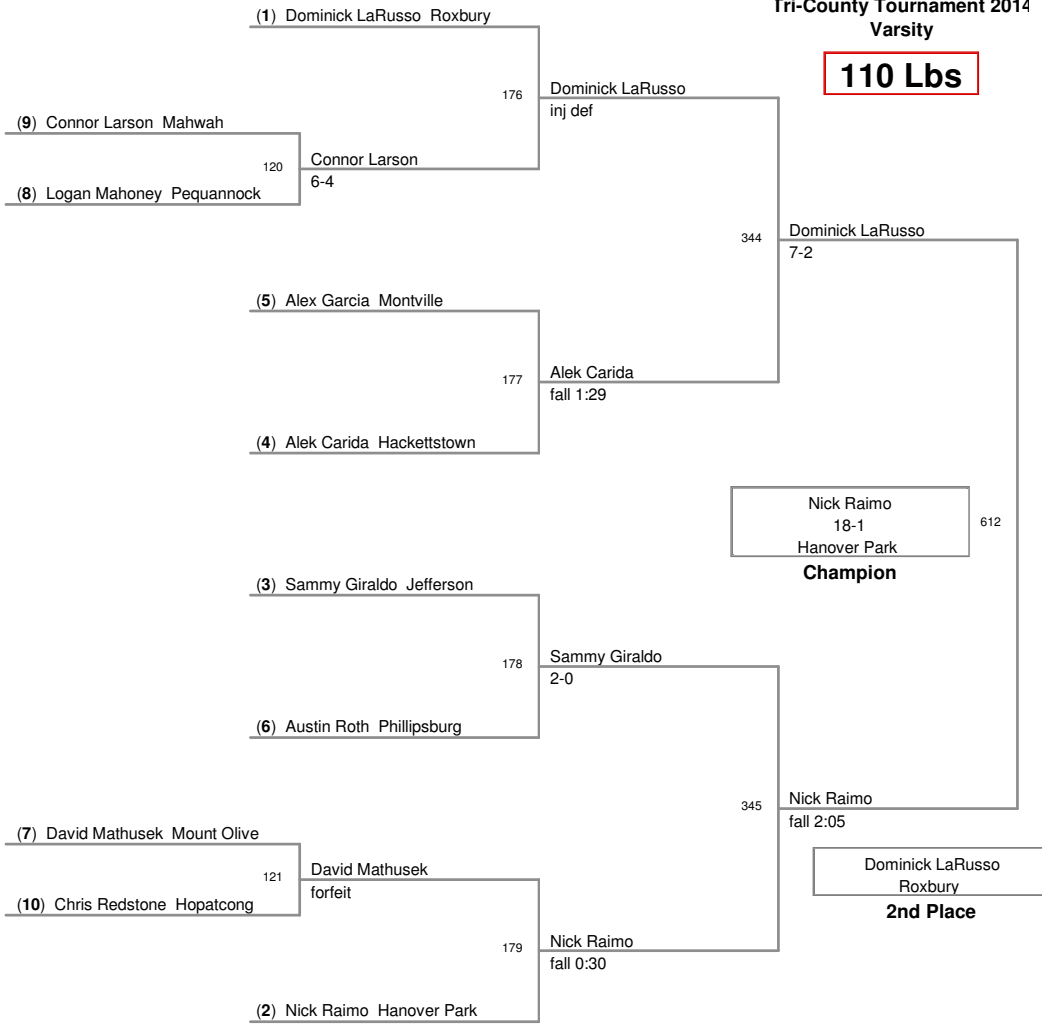

**Tri-County Tournament 2014
Varsity**

110 Lbs