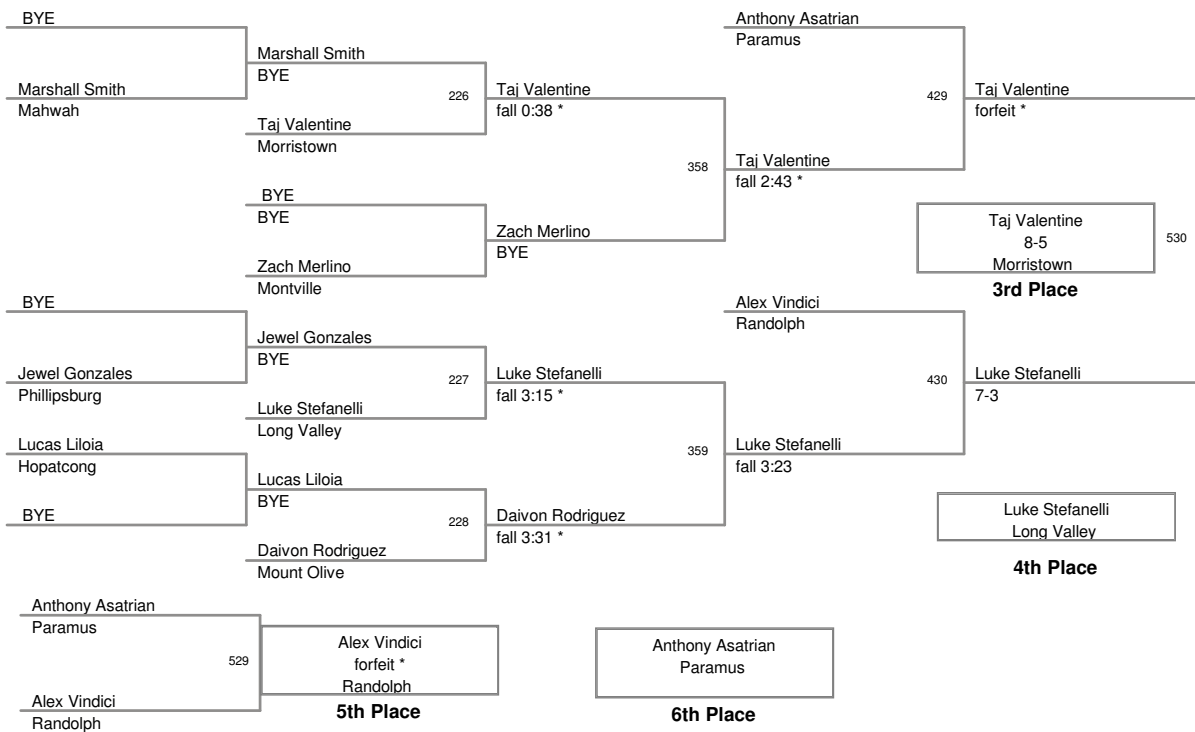

110 Lbs

Tri-County Tournament 2014
Varsity

118 Lbs

**Tri-County Tournament 2014
Varsity**

126 Lbs

Tri-County Tournament 2014
Varsity

136 Lbs

**Tri-County Tournament 2014
Varsity**