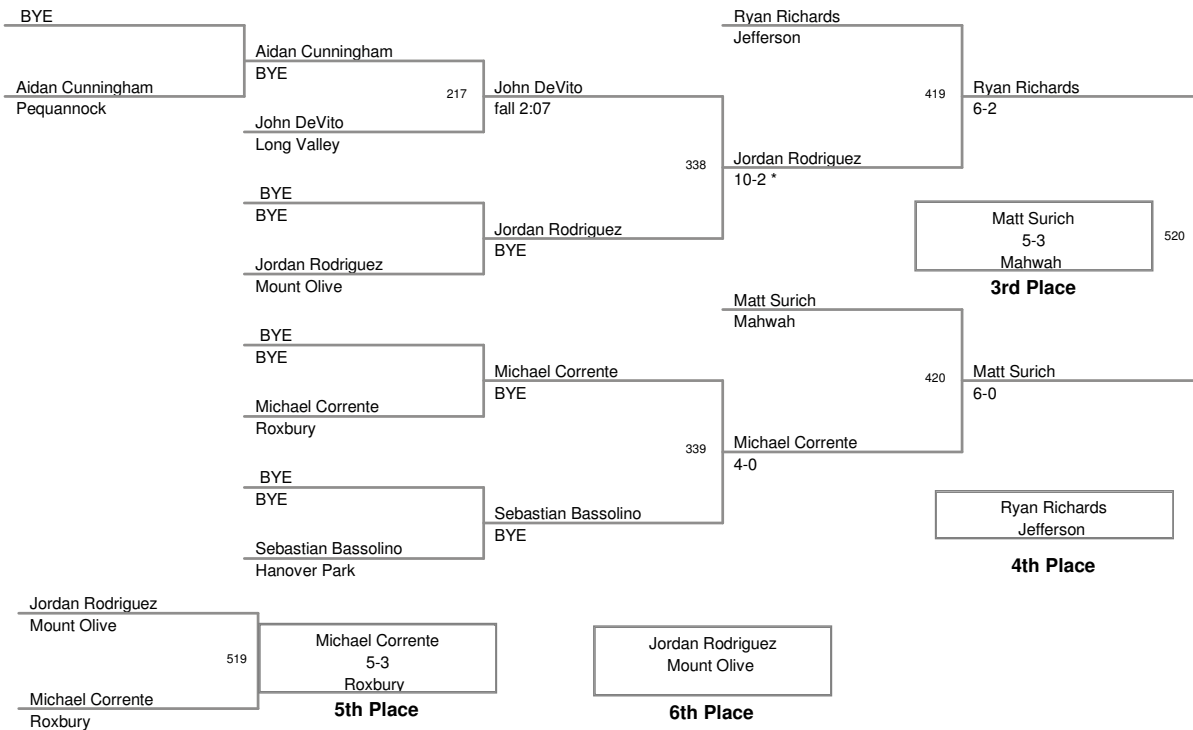

85 Lbs

Tri-County Tournament 2014
Varsity

90 Lbs

Tri-County Tournament 2014
Varsity

96 Lbs

Tri-County Tournament 2014
Varsity

102 Lbs

**Tri-County Tournament 2014
Varsity**