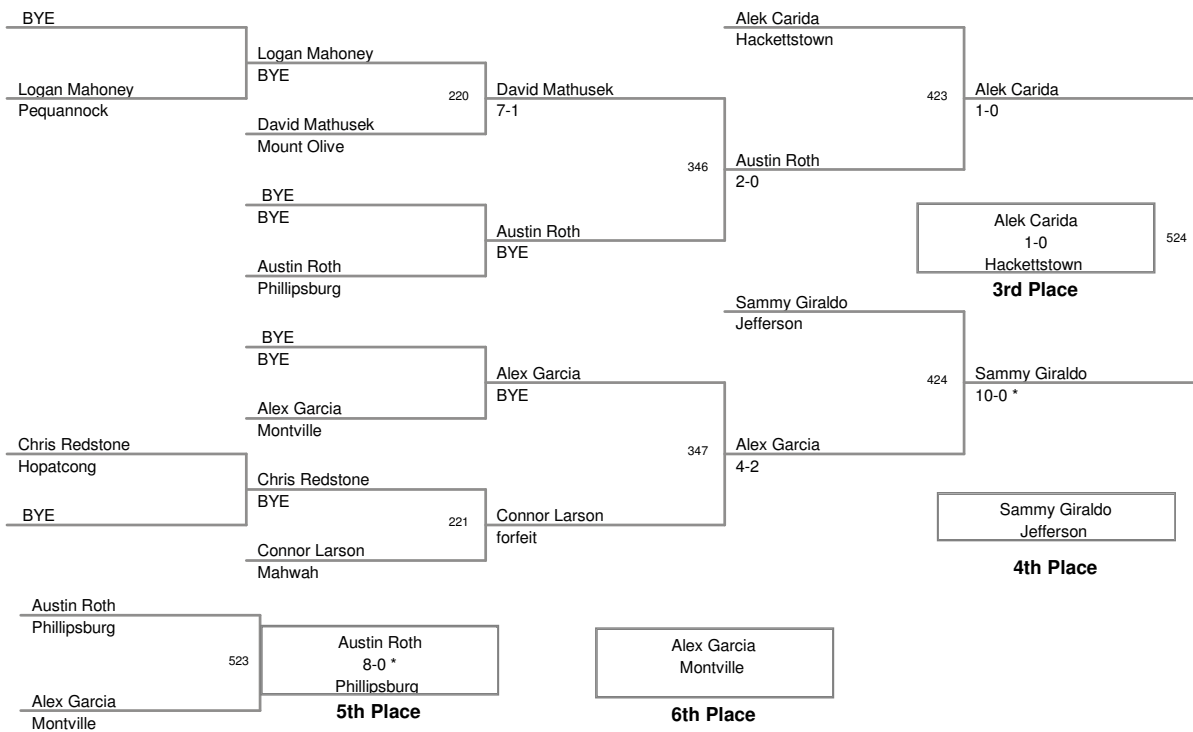

**Tri-County Tournament 2014
Varsity**

110 Lbs