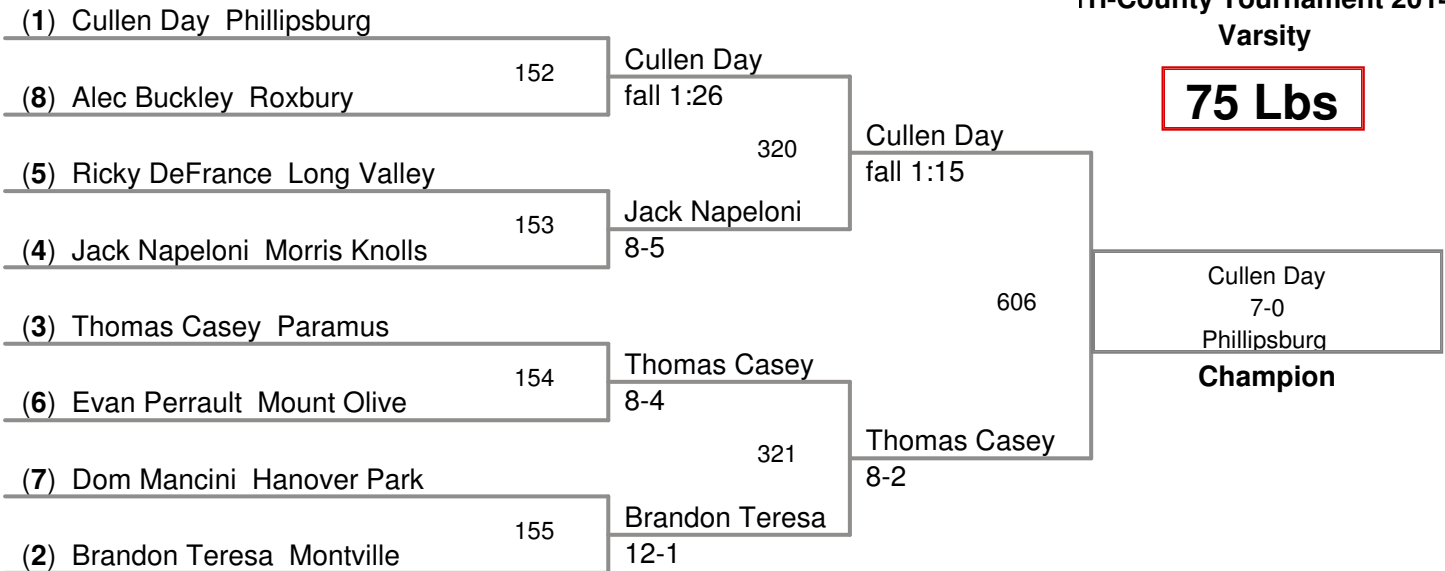

**Tri-County Tournament 2014
Varsity**

70 Lbs

Tri-County Tournament 2014

Varsity

75 Lbs

**Tri-County Tournament 2014
Varsity**

80 Lbs

Tri-County Tournament 2014
Varsity