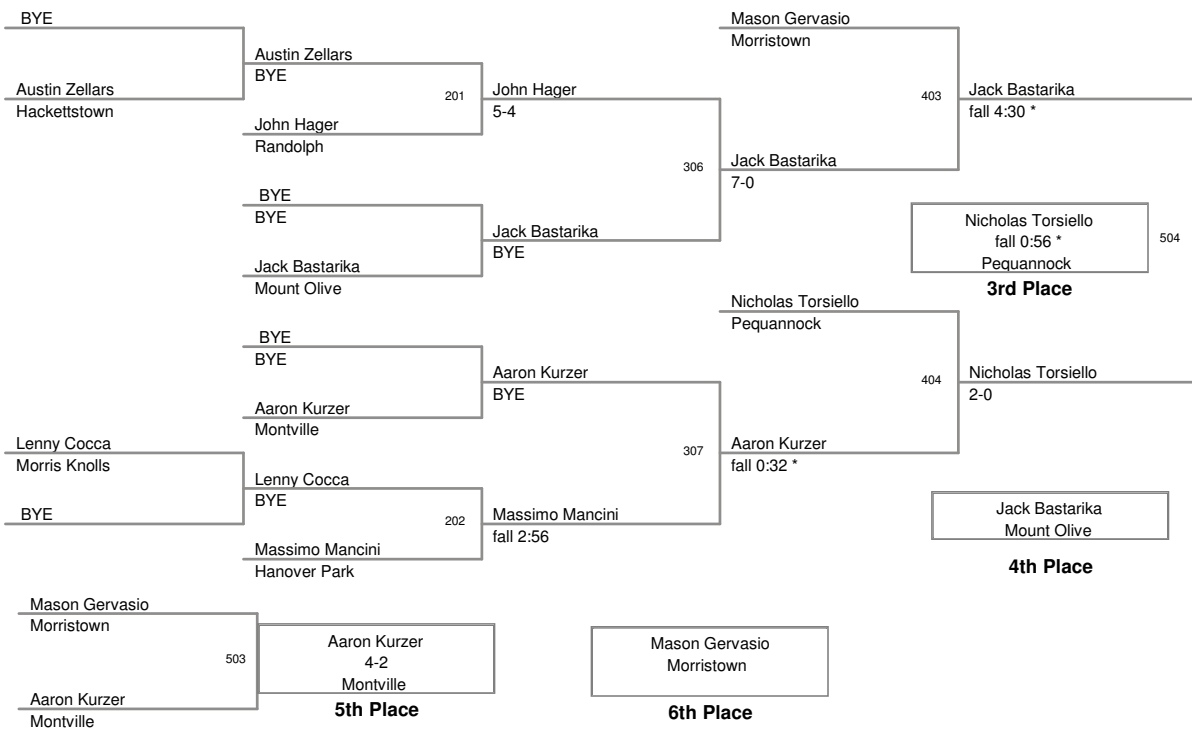

Tri-County Tournament 2014
Varsity

50 Lbs

Tri-County Tournament 2014
Varsity

55 Lbs

**Tri-County Tournament 2014
Varsity**

60 Lbs

**Tri-County Tournament 2014
Varsity**

65 Lbs