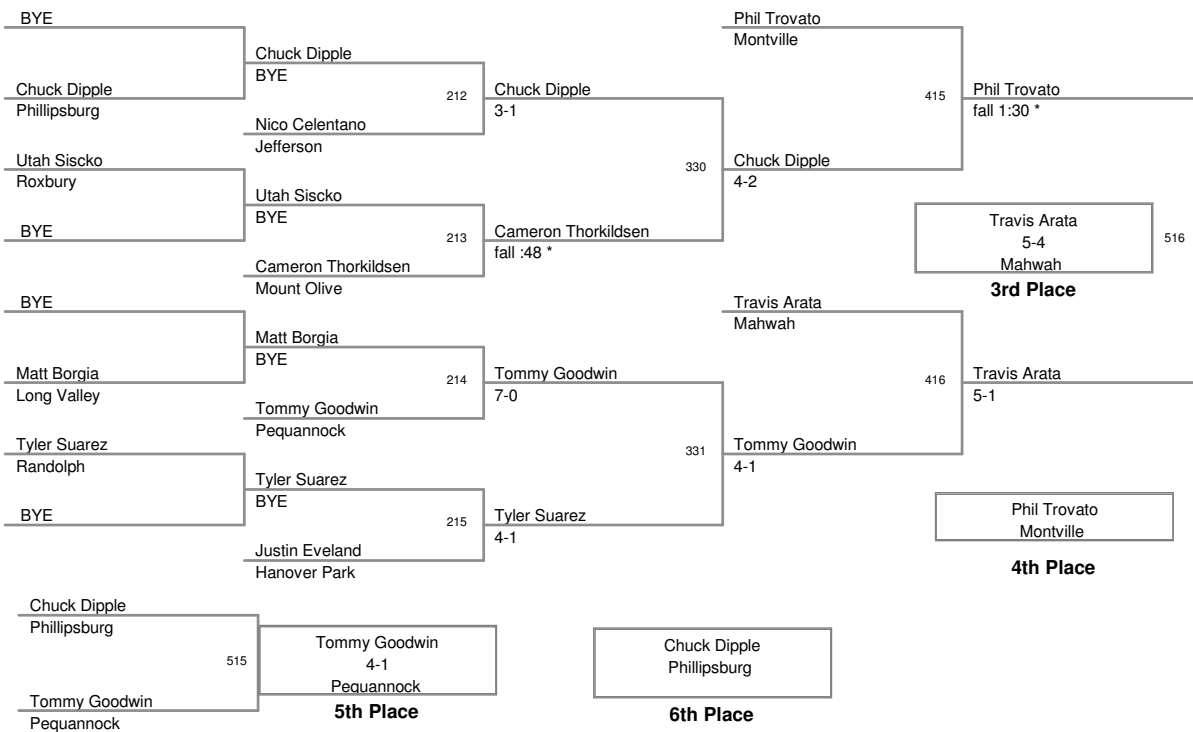

Tri-County Tournament 2014
Varsity

85 Lbs