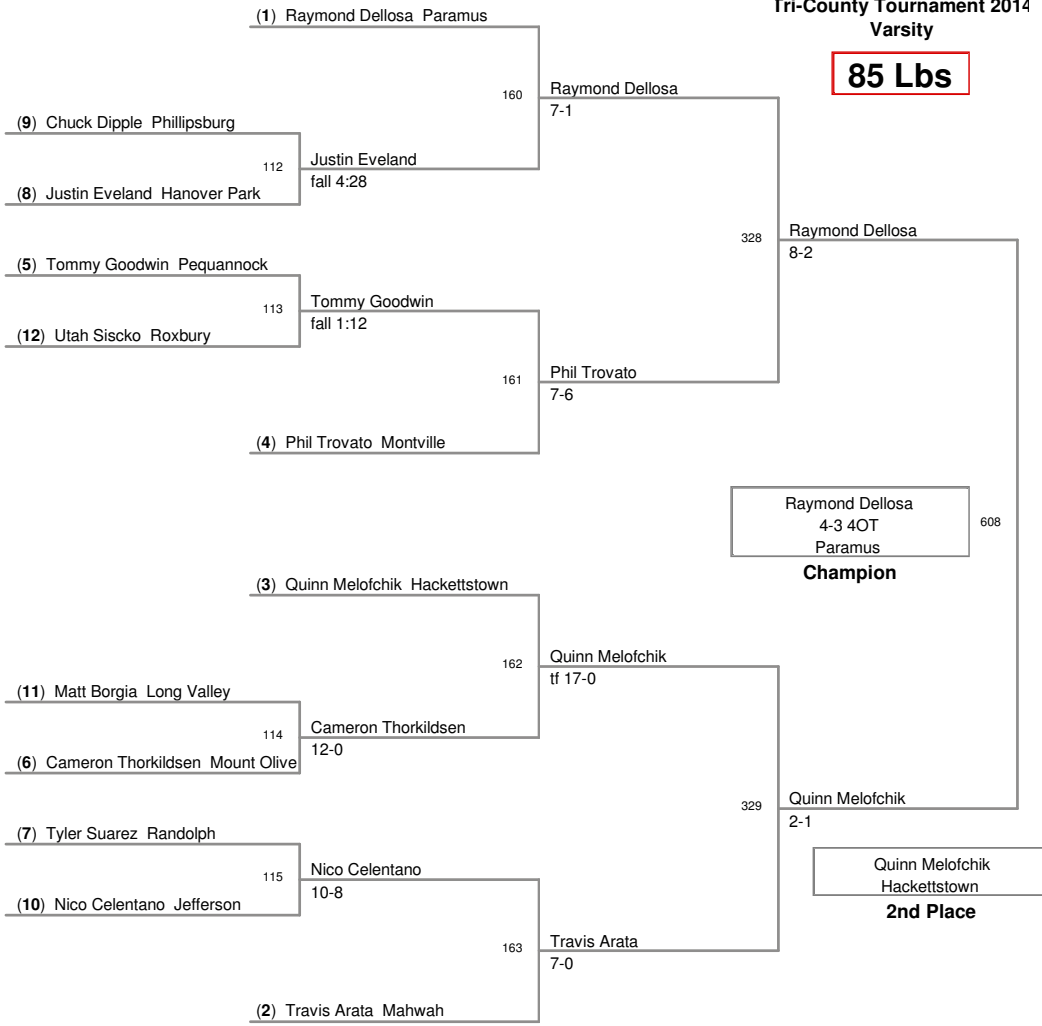

Tri-County Tournament 2014
Varsity

85 Lbs