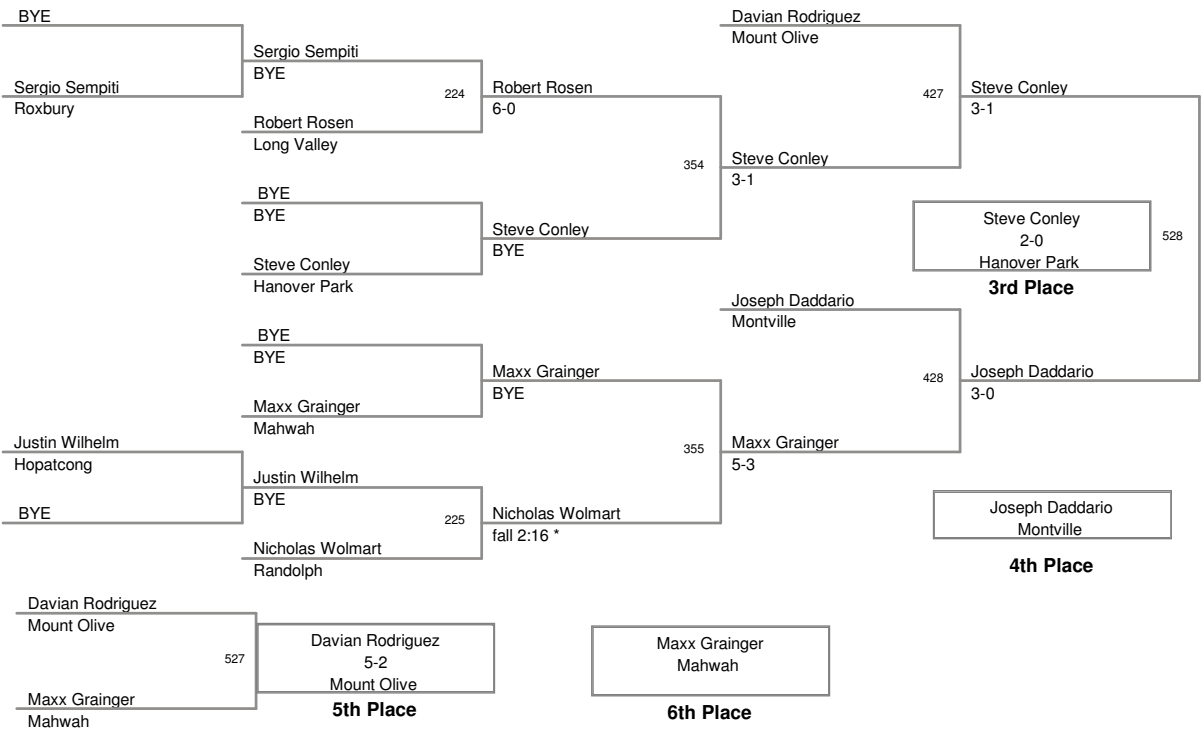

110 Lbs

Tri-County Tournament 2014
Varsity

118 Lbs

**Tri-County Tournament 2014
Varsity**

126 Lbs

Tri-County Tournament 2014
Varsity

136 Lbs

**Tri-County Tournament 2014
Varsity**