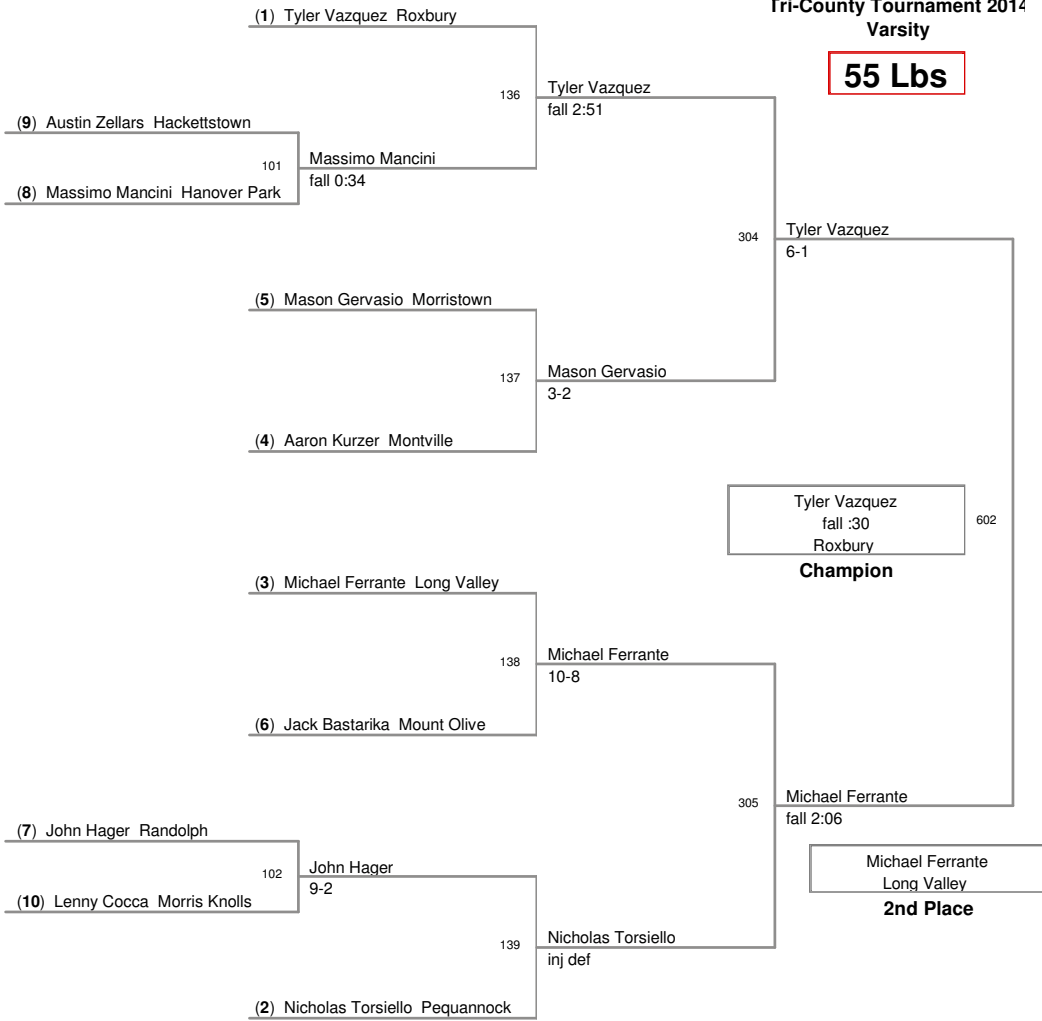

Tri-County Tournament 2014
Varsity

50 Lbs

Tri-County Tournament 2014
Varsity

55 Lbs

**Tri-County Tournament 2014
Varsity**

60 Lbs

**Tri-County Tournament 2014
Varsity**

65 Lbs

**Tri-County Tournament 2014
Varsity**

70 Lbs

Tri-County Tournament 2014

Varsity

75 Lbs

**Tri-County Tournament 2014
Varsity**

80 Lbs

Tri-County Tournament 2014
Varsity