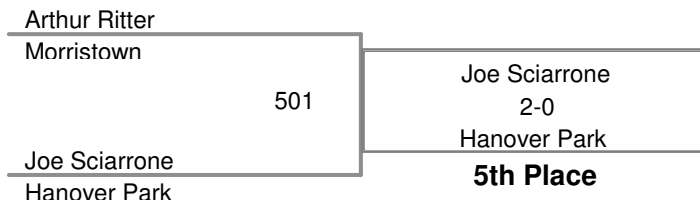

Tri-County Tournament 2014
Varsity

50 Lbs

Tri-County Tournament 2014
Varsity

55 Lbs

**Tri-County Tournament 2014
Varsity**

60 Lbs

**Tri-County Tournament 2014
Varsity**

65 Lbs