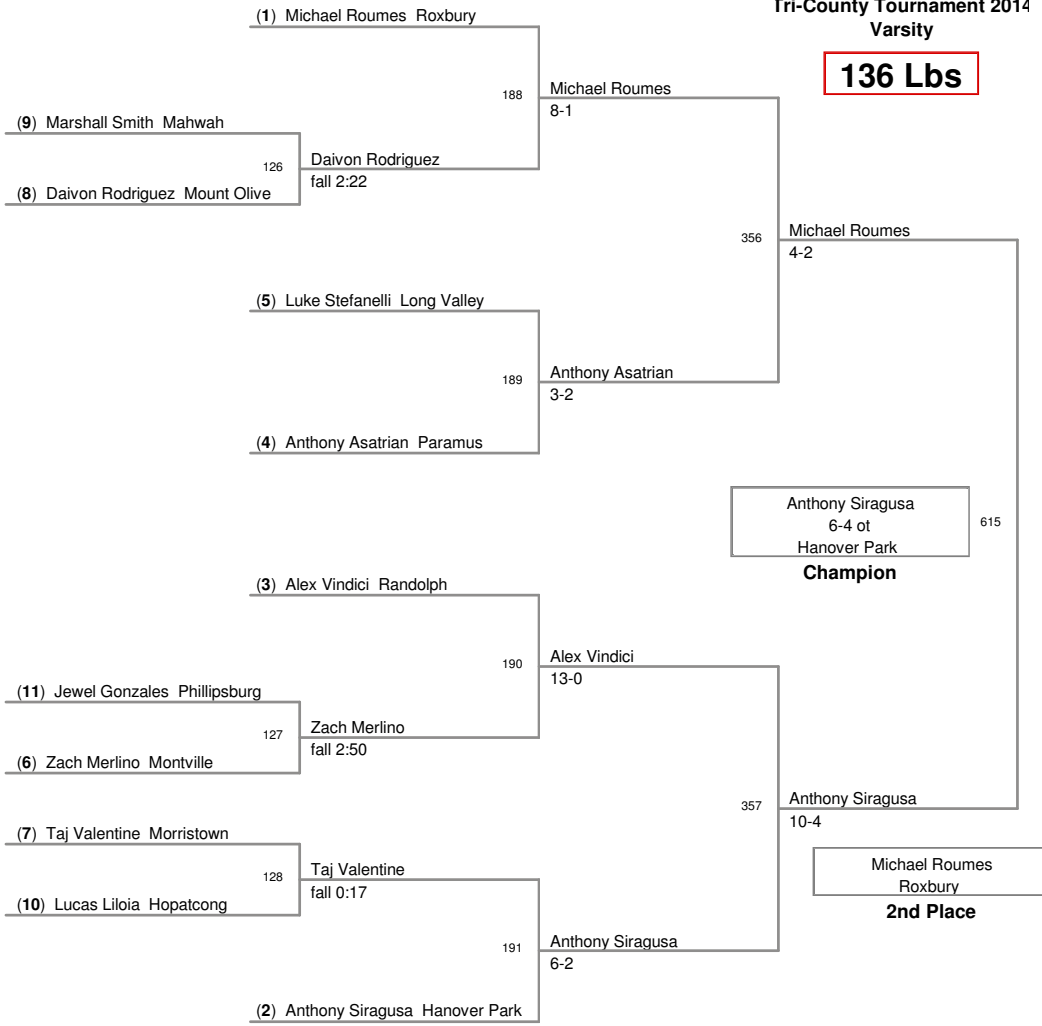

110 Lbs

Tri-County Tournament 2014
Varsity

118 Lbs

**Tri-County Tournament 2014
Varsity**

126 Lbs

Tri-County Tournament 2014
Varsity

136 Lbs

**Tri-County Tournament 2014
Varsity**