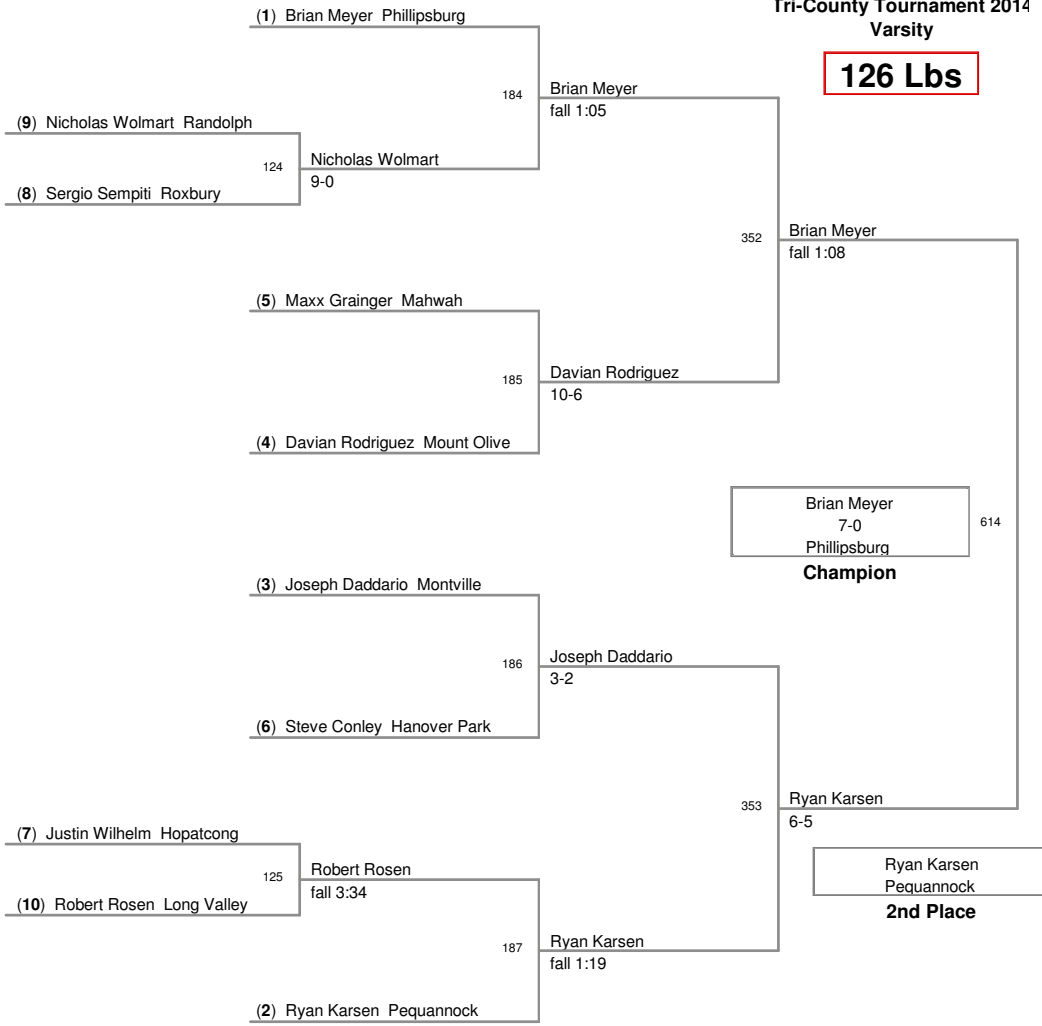

110 Lbs

Tri-County Tournament 2014
Varsity

118 Lbs

**Tri-County Tournament 2014
Varsity**

126 Lbs

Tri-County Tournament 2014
Varsity

136 Lbs

**Tri-County Tournament 2014
Varsity**