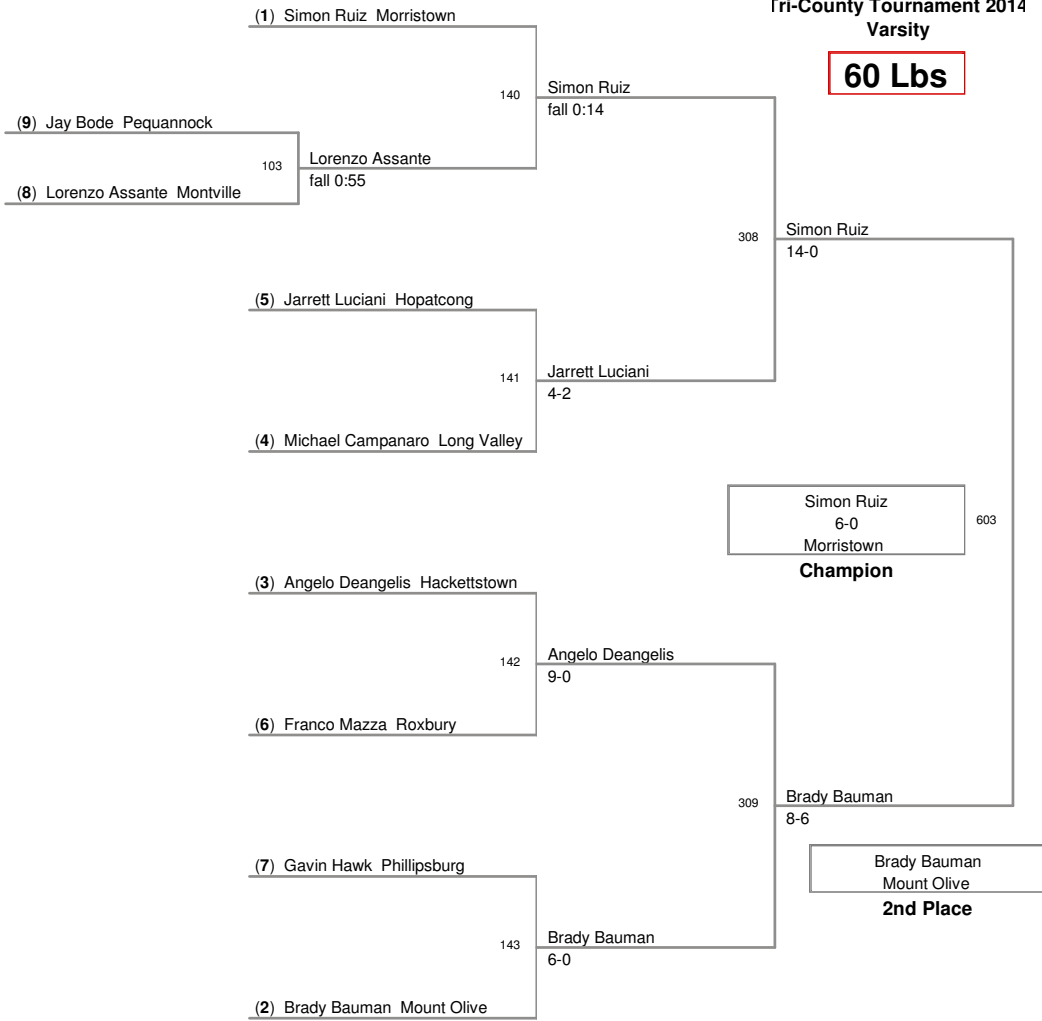

Tri-County Tournament 2014
Varsity

50 Lbs

Tri-County Tournament 2014
Varsity

55 Lbs

**Tri-County Tournament 2014
Varsity**

60 Lbs

**Tri-County Tournament 2014
Varsity**

65 Lbs

**Tri-County Tournament 2014
Varsity**

70 Lbs

Tri-County Tournament 2014

Varsity

75 Lbs

**Tri-County Tournament 2014
Varsity**

80 Lbs

Tri-County Tournament 2014
Varsity