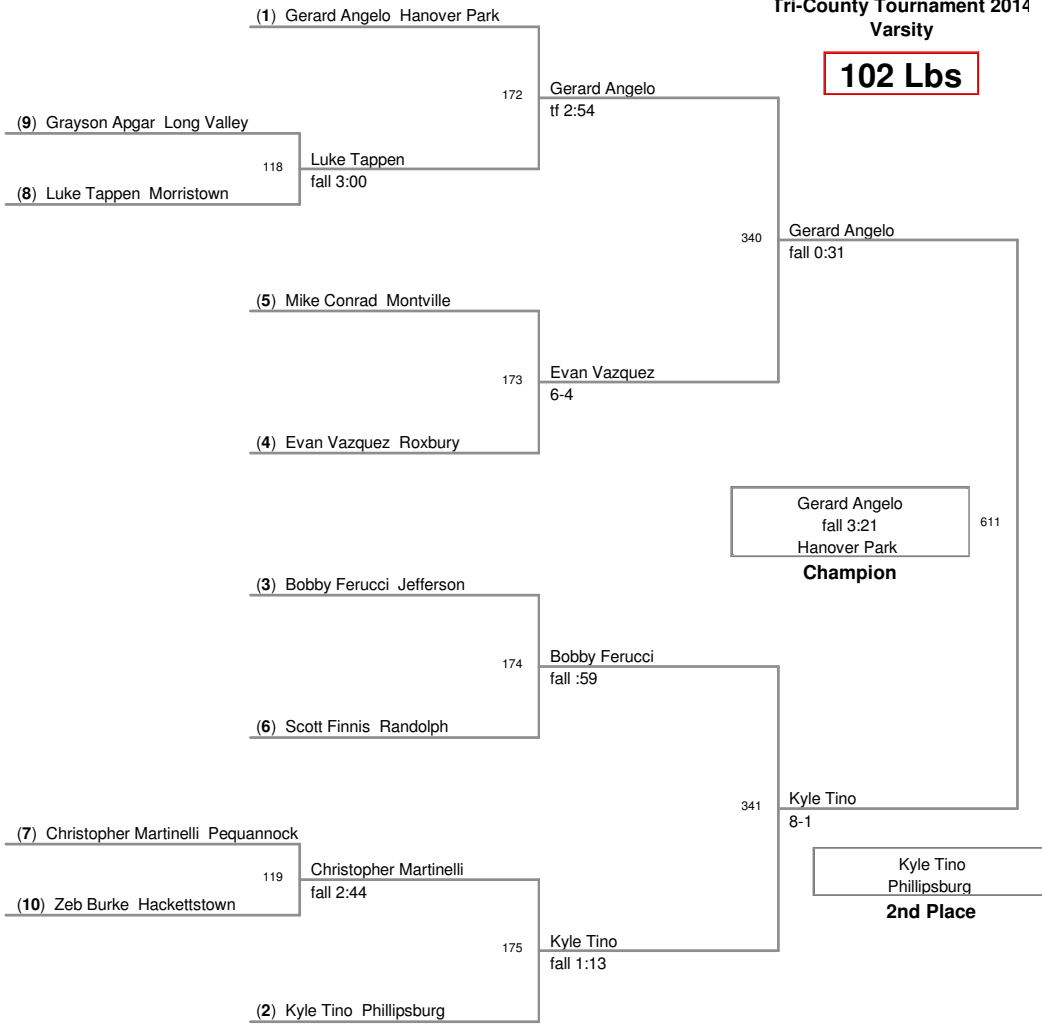

85 Lbs

Tri-County Tournament 2014
Varsity

90 Lbs

Tri-County Tournament 2014
Varsity

96 Lbs

Tri-County Tournament 2014
Varsity

102 Lbs

**Tri-County Tournament 2014
Varsity**