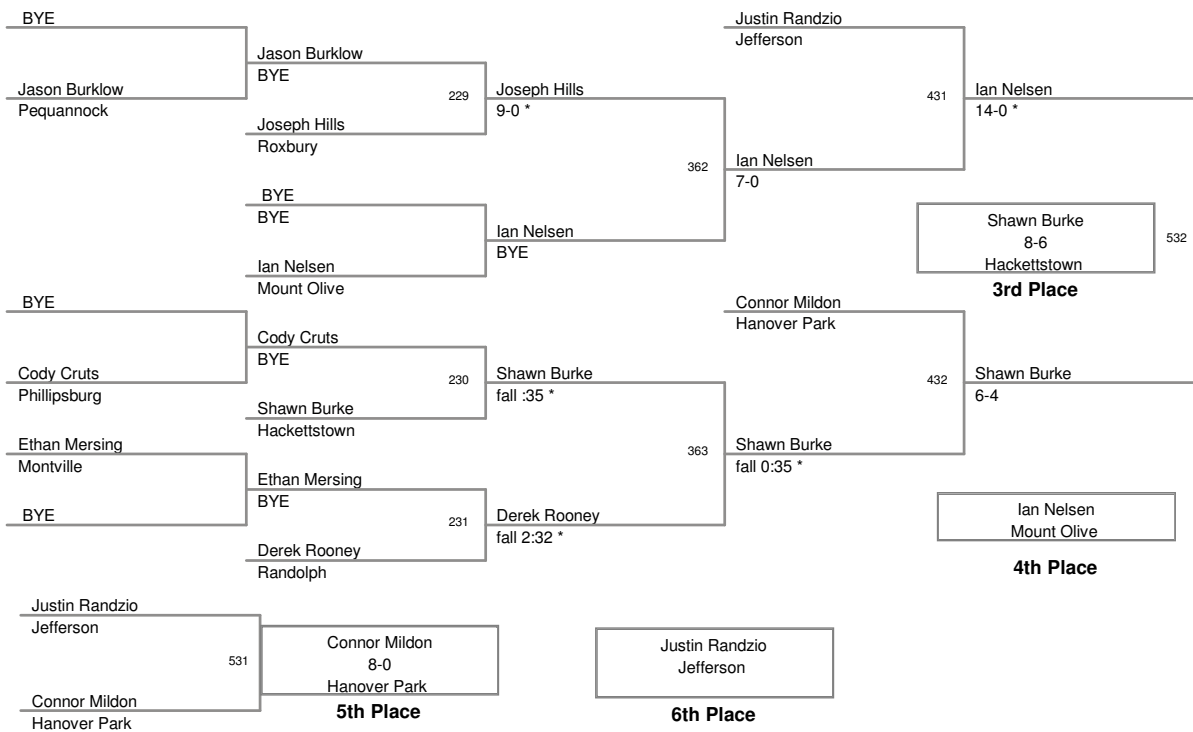

**Tri-County Tournament 2014
Varsity**

146 Lbs