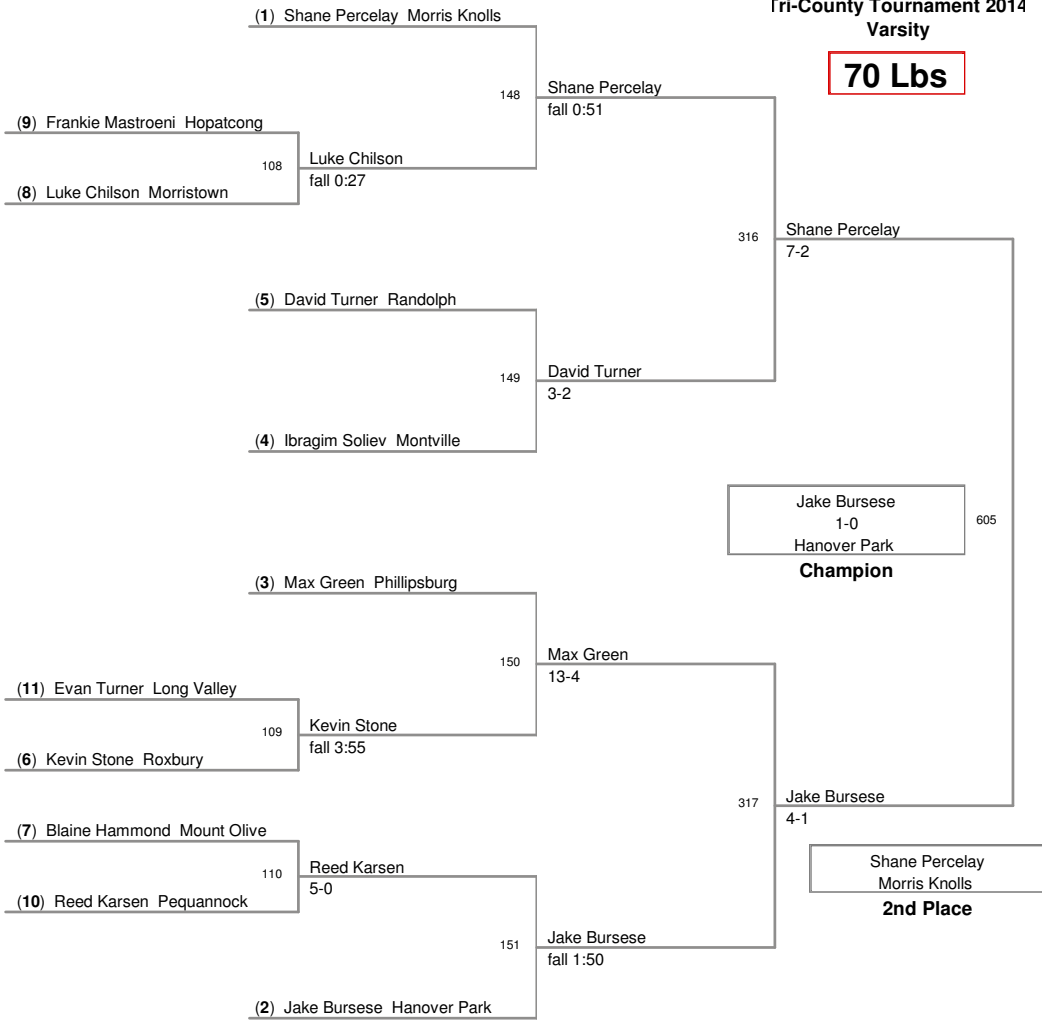

**Tri-County Tournament 2014
Varsity**

70 Lbs