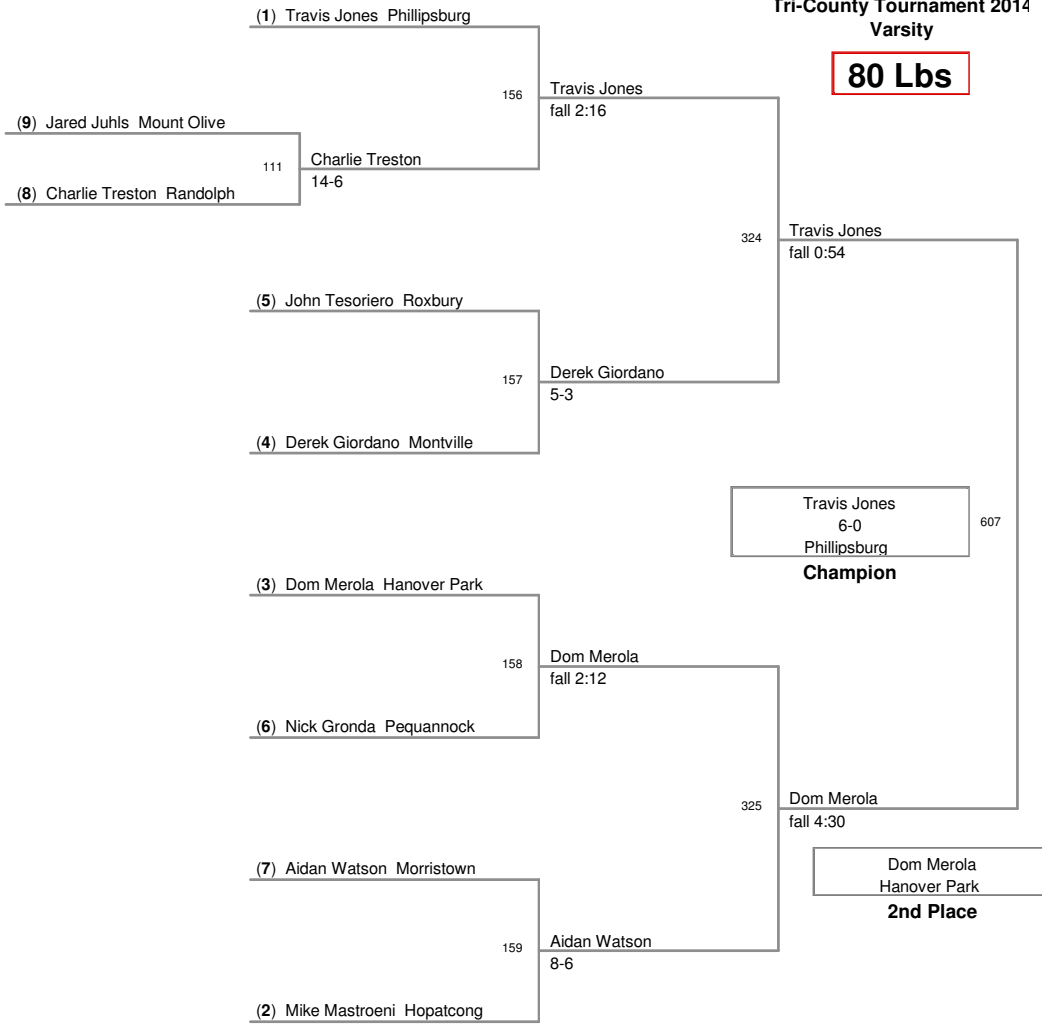

**Tri-County Tournament 2014
Varsity**

70 Lbs

Tri-County Tournament 2014

Varsity

75 Lbs

**Tri-County Tournament 2014
Varsity**

80 Lbs

Tri-County Tournament 2014
Varsity