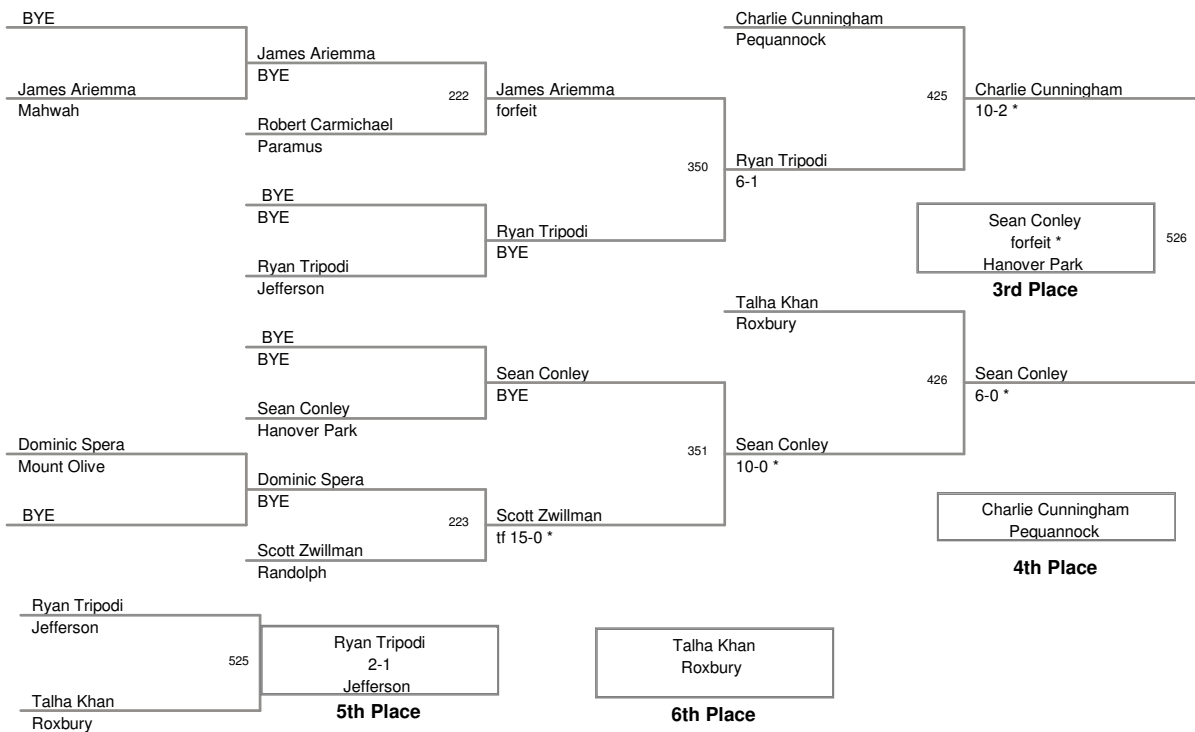

Tri-County Tournament 2014
Varsity

118 Lbs