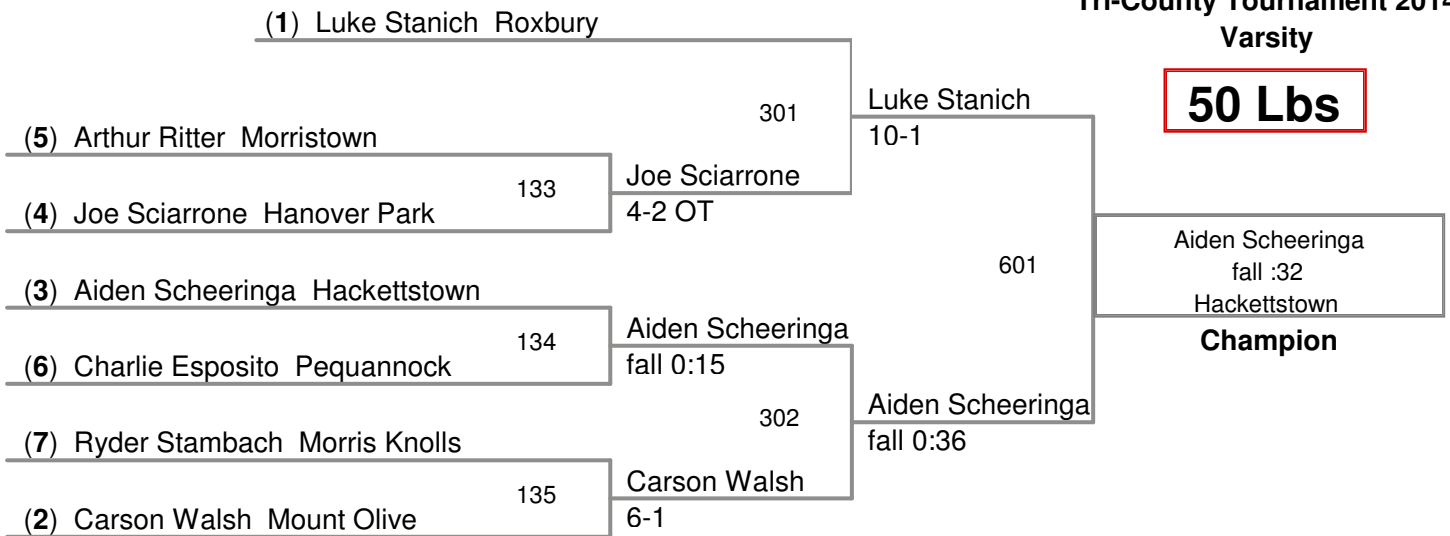

Tri-County Tournament 2014
Varsity

50 Lbs

Tri-County Tournament 2014
Varsity

55 Lbs

**Tri-County Tournament 2014
Varsity**

60 Lbs

**Tri-County Tournament 2014
Varsity**

65 Lbs