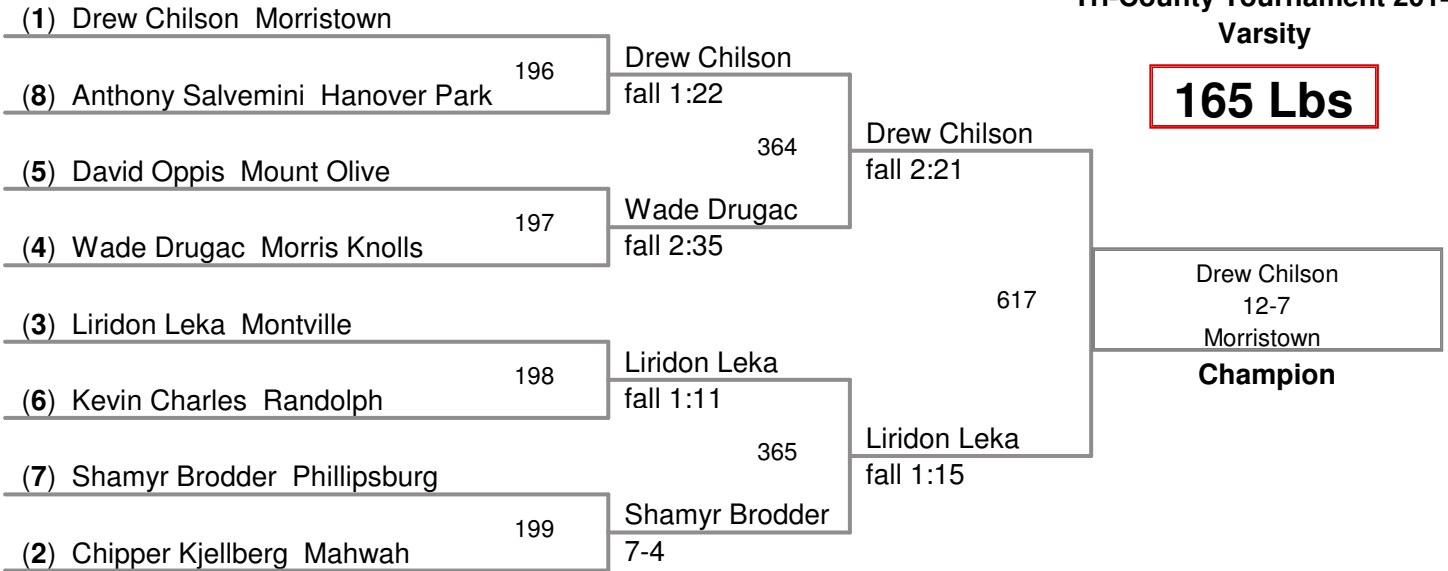

Tri-County Tournament 2014

Varsity

165 Lbs