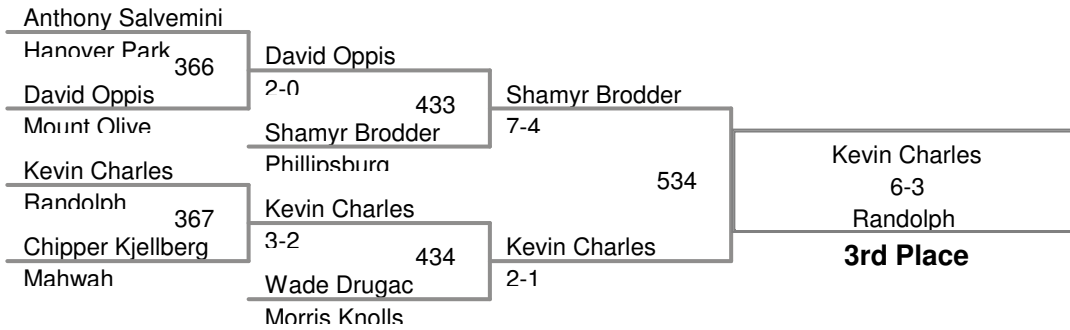

Tri-County Tournament 2014

Varsity

165 Lbs