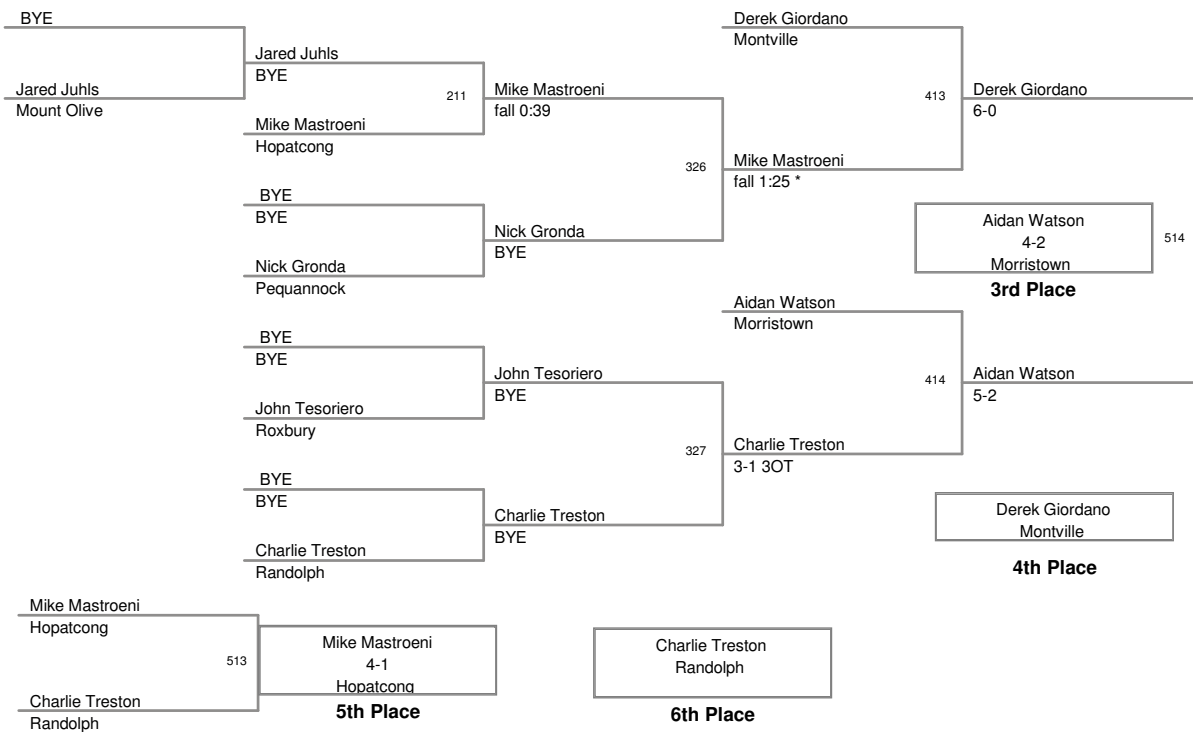

**Tri-County Tournament 2014
Varsity**

70 Lbs

Tri-County Tournament 2014

Varsity

75 Lbs

**Tri-County Tournament 2014
Varsity**

80 Lbs

Tri-County Tournament 2014
Varsity