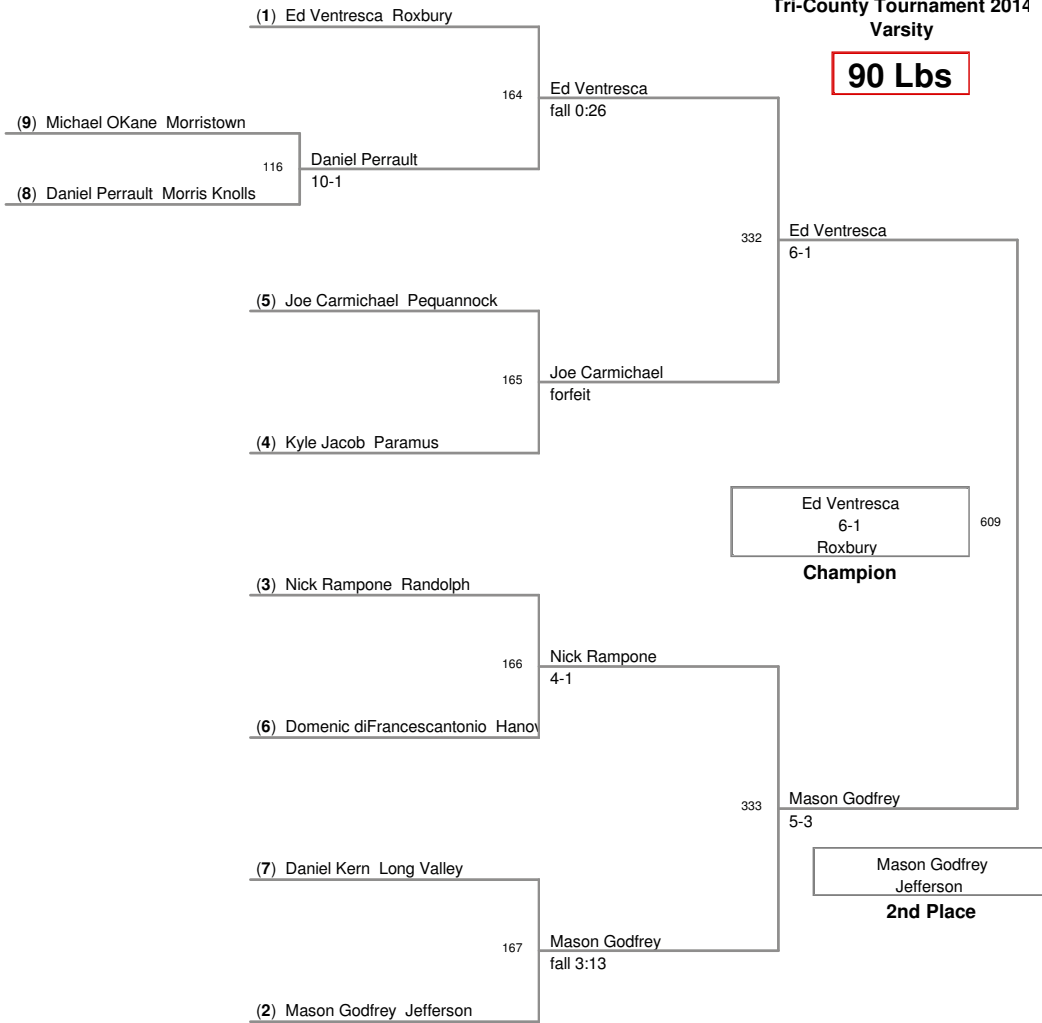

Tri-County Tournament 2014
Varsity

90 Lbs