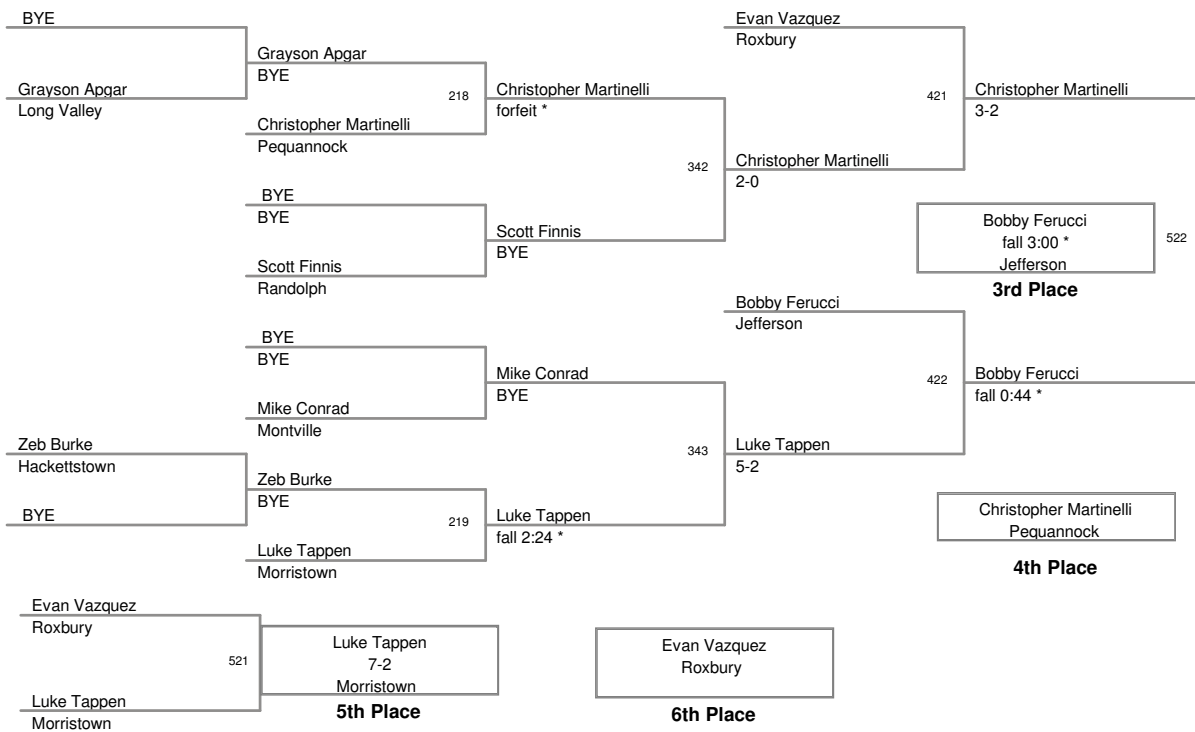

Tri-County Tournament 2014
Varsity

102 Lbs