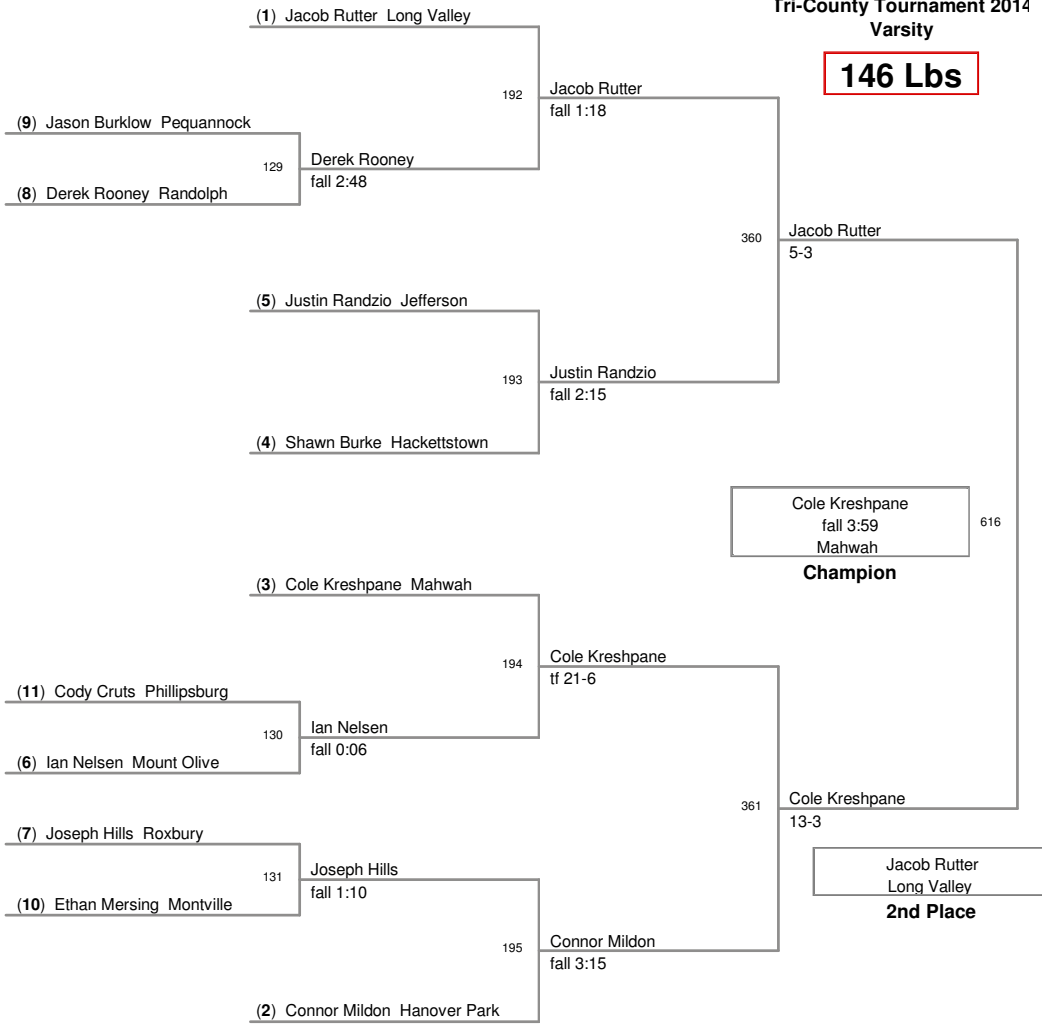

**Tri-County Tournament 2014
Varsity**

146 Lbs